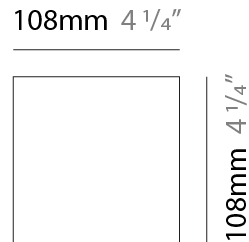

GENERAL

Series: Cartello
 Subseries: Cartello Standard
 Brand: Milan
 Division: Design
 Mounting Type: Surface
 Mounting Location: Wall
 Subcategory: Up/Down Light

PHYSICAL

Shape: Rectangle
 Length (mm): 110
 Length (in): 4 ⁵/₁₆
 Height (mm): 51
 Height (in): 2
 Extension (mm): 45
 Extension (in): 1 ³/₄
 Light Distribution: Direct / Indirect
 Weight (kg): 0.41
 Weight (lbs): 0.9
 Fixture Finish: Metallic Gray
 Fixture Material: Aluminum

LED

OPTICAL

RATINGS AND CERTIFICATIONS

Certified By: CSA Certified to UL and CSA Standards
 IP rating: IP20

J-Box cover plate included

CARTELLO STANDARD SURFACE

D93040

PROJECT	
TYPE	
SPECIFIER	
QUANTITY	
DATE	

GENERAL

Series: Cartello
 Subseries: Cartello Standard
 Brand: Milan
 Division: Design
 Mounting Type: Surface
 Mounting Location: Wall
 Subcategory: Up/Down Light

PHYSICAL

Shape: Rectangle
 Length (mm): 110
 Length (in): 4 ⁵/₁₆
 Height (mm): 51
 Depth (mm): 45
 Height (in): 2
 Depth (in): 1 ³/₄
 Extension (mm): 45
 Extension (in): 1 ³/₄
 Light Distribution: Direct / Indirect
 Weight (kg): 0.3
 Weight (lbs): 0.599
 Fixture Finish: Metallic Gray
 Fixture Material: Aluminum