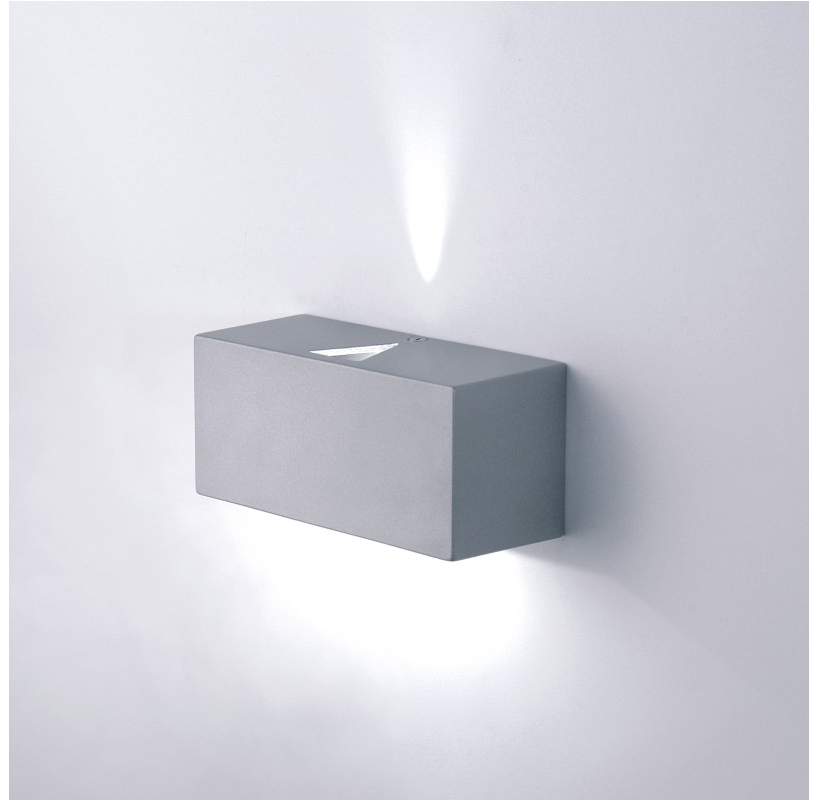

PROJECT	_____
TYPE	_____
SPECIFIER	_____
QUANTITY	_____
DATE	_____

CARTELLO STANDARD SURFACE

D93123

base number

1. To build a product code in our configurator select the specify button on the base model # product page
2. To build a manual product code on this datasheet choose from the options listed below in blue font and add the suffix to the base model #

GENERAL

Series: Cartello
Subseries: Cartello Standard
Brand: Milan
Division: Design
Mounting Type: Surface
Mounting Location: Wall
Subcategory: Up/Down Light

PHYSICAL

Shape: Rectangle
Length (mm): 110
Length (in): 4 ⁵/₁₆
Height (mm): 51
Depth (mm): 45
Height (in): 2
Depth (in): 1 ³/₄
Extension (mm): 45
Extension (in): 1 ³/₄
Light Distribution: Direct / Indirect
Weight (kg): 0.3
Weight (lbs): 0.599
Fixture Finish: Metallic Gray
Fixture Material: Aluminum

ELECTRICAL

Number of Lamps: 2
Lamp Type: LED
Max. Wattage Per Lamp (W): 4
Dimming: Electronic Low Voltage Dimming
Input Voltage (V): 120Vac Direct Line

LED

Number of LEDs: 2
Color Temperature (°K): 3000
Max. Delivered Lumen (lm): 600
CRI: >80 CRI

OPTICAL

RATINGS AND CERTIFICATIONS

Certified By: CSA Certified to UL and CSA Standards
IP rating: IP20

J-Box cover plate included