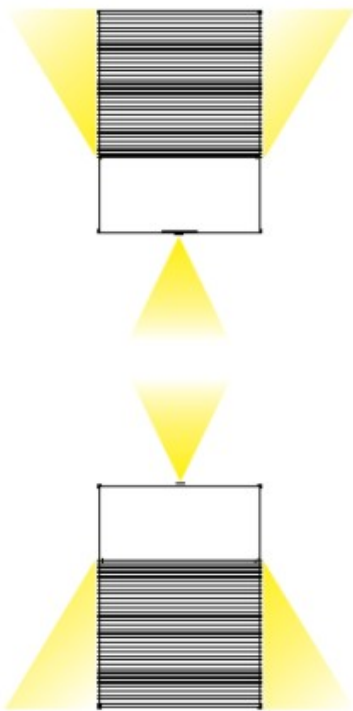

CARTELLO STANDARD SURFACE

D93122

PROJECT	
TYPE	
SPECIFIER	
QUANTITY	
DATE	

D