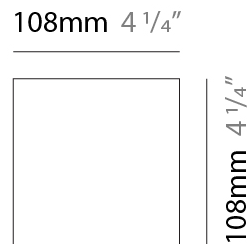

PROJECT	_____
TYPE	_____
SPECIFIER	_____
QUANTITY	_____
DATE	_____

CARTELLO STANDARD SURFACE

D93123

base number

1. To build a product code in our configurator select the specify button on the base model # product page
2. To build a manual product code on this datasheet choose from the options listed below in blue font and add the suffix to the base model #

GENERAL

Series: Cartello
Subseries: Cartello Standard
Brand: Milan
Division: Design
Mounting Type: Surface
Mounting Location: Wall
Subcategory: Up/Down Light

PHYSICAL

Shape: Rectangle
Length (mm): 110
Length (in): 4 ⁵/₁₆
Height (mm): 51
Depth (mm): 45
Height (in): 2
Depth (in): 1 ³/₄
Extension (mm): 45
Extension (in): 1 ³/₄
Light Distribution: Direct / Indirect
Weight (kg): 0.3
Weight (lbs): 0.599
Fixture Finish: Metallic Gray
Fixture Material: Aluminum

ELECTRICAL

Number of Lamps: 2
Lamp Type: LED
Max. Wattage Per Lamp (W): 4
Dimming: Electronic Low Voltage Dimming
Input Voltage (V): 120Vac Direct Line

LED

Number of LEDs: 2
Color Temperature (°K): 3000
Max. Delivered Lumen (lm): 600
CRI: >80 CRI

OPTICAL

RATINGS AND CERTIFICATIONS

Certified By: CSA Certified to UL and CSA Standards
IP rating: IP20

J-Box cover plate included