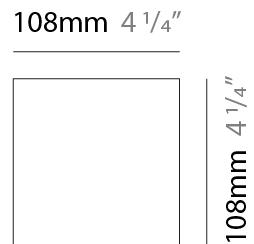

PROJECT	_____
TYPE	_____
SPECIFIER	_____
QUANTITY	_____
DATE	_____

CARTELLO STANDARD SURFACE

D93040

base number

1. To build a product code in our configurator select the specify button on the base model # product page
2. To build a manual product code on this datasheet choose from the options listed below in blue font and add the suffix to the base model #

GENERAL

Series: Cartello
Subseries: Cartello Standard
Brand: Milan
Division: Design
Mounting Type: Surface
Mounting Location: Wall
Subcategory: Up/Down Light

PHYSICAL

Shape: Rectangle
Length (mm): 110
Length (in): 4 ⁵/₁₆
Height (mm): 51
Height (in): 2
Extension (mm): 45
Extension (in): 1 ³/₄
Light Distribution: Direct / Indirect
Weight (kg): 0.41
Weight (lbs): 0.9
Fixture Finish: Metallic Gray
Fixture Material: Aluminum

ELECTRICAL

Number of Lamps: 1
Lamp Type: LED Retrofit
Lamp Shape: T4
Bulb Included: Bulb Not Included
Total Output Wattage (W): 3
Max. Wattage Per Lamp (W): 3
Lamp Base: G9
Input Voltage (V): 120

LED

OPTICAL

RATINGS AND CERTIFICATIONS

Certified By: CSA Certified to UL and CSA Standards
IP rating: IP20

J-Box cover plate included