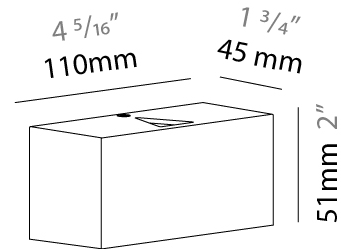

PROJECT	_____
TYPE	_____
SPECIFIER	_____
QUANTITY	_____
DATE	_____

CARTELLO STANDARD SURFACE

D93040

base number

1. To build a product code in our configurator select the specify button on the base model # product page
2. To build a manual product code on this datasheet choose from the options listed below in blue font and add the suffix to the base model #

GENERAL

Series: Cartello
Subseries: Cartello Standard
Brand: Milan
Division: Design
Mounting Type: Surface
Mounting Location: Wall
Subcategory: Up/Down Light

PHYSICAL

Shape: Rectangle
Length (mm): 110
Length (in): 4 ⁵/₁₆
Height (mm): 51
Height (in): 2
Extension (mm): 45
Extension (in): 1 ³/₄
Light Distribution: Direct / Indirect
Weight (kg): 0.41
Weight (lbs): 0.9
Fixture Finish: Metallic Gray
Fixture Material: Aluminum

ELECTRICAL

Number of Lamps: 1
Lamp Type: LED Retrofit
Lamp Shape: T4
Bulb Included: Bulb Not Included
Total Output Wattage (W): 3
Max. Wattage Per Lamp (W): 3
Lamp Base: G9
Input Voltage (V): 120

LED

OPTICAL

RATINGS AND CERTIFICATIONS

Certified By: CSA Certified to UL and CSA Standards
IP rating: IP20

J-Box cover plate included