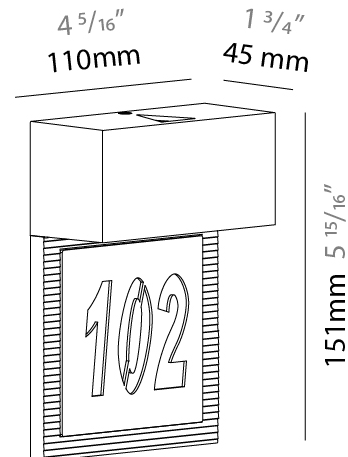

CARTELLO SIGNAL SURFACE

D93053

base number

1. To build a product code in our configurator select the specify button on the base model # product page
2. To build a manual product code on this datasheet choose from the options listed below in blue font and add the suffix to the base model #

GENERAL

Series: Cartello
Subseries: Cartello Signal
Brand: Milan
Division: Design
Mounting Type: Surface
Mounting Location: Wall
Subcategory: Wall Effect

PHYSICAL

Shape: Rectangle
Length (mm): 110
Length (in): $4 \frac{5}{16}$
Height (mm): 151
Height (in): $5 \frac{15}{16}$
Extension (mm): 45
Extension (in): $1 \frac{3}{4}$
Light Distribution: Direct
Weight (kg): 0.82
Weight (lbs): 1.81
Fixture Finish: Metallic Gray
Fixture Material: Aluminum

ELECTRICAL

Number of Lamps: 1
Lamp Type: LED Retrofit
Lamp Shape: T4
Bulb Included: Bulb Not Included
Total Output Wattage (W): 3.5
Max. Wattage Per Lamp (W): 3.5
Lamp Base: G9
Input Voltage (V): 120Vac Direct Line

LED

OPTICAL

RATINGS AND CERTIFICATIONS

Certified By: CSA Certified to UL and CSA Standards
IP rating: IP20

PROJECT	_____
TYPE	_____
SPECIFIER	_____
QUANTITY	_____
DATE	_____