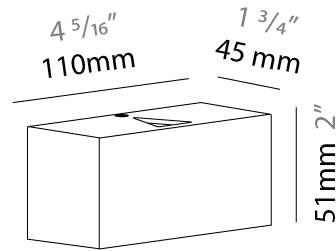

PROJECT	_____
TYPE	_____
SPECIFIER	_____
QUANTITY	_____
DATE	_____

CARTELLO STANDARD SURFACE

D93123

base number

1. To build a product code in our configurator select the specify button on the base model # product page
2. To build a manual product code on this datasheet choose from the options listed below in blue font and add the suffix to the base model #

GENERAL

Series: Cartello
Subseries: Cartello Standard
Brand: Milan
Division: Design
Mounting Type: Surface
Mounting Location: Wall
Subcategory: Up/Down Light

PHYSICAL

Shape: Rectangle
Length (mm): 110
Length (in): 4 ⁵/₁₆
Height (mm): 51
Depth (mm): 45
Height (in): 2
Depth (in): 1 ³/₄
Extension (mm): 45
Extension (in): 1 ³/₄
Light Distribution: Direct / Indirect
Weight (kg): 0.3
Weight (lbs): 0.599
Fixture Finish: Metallic Gray
Fixture Material: Aluminum

ELECTRICAL

Number of Lamps: 2
Lamp Type: LED
Max. Wattage Per Lamp (W): 4
Dimming: Electronic Low Voltage Dimming
Input Voltage (V): 120Vac Direct Line

LED

Number of LEDs: 2
Color Temperature (°K): 3000
Max. Delivered Lumen (lm): 600
CRI: >80 CRI

OPTICAL

RATINGS AND CERTIFICATIONS

Certified By: CSA Certified to UL and CSA Standards
IP rating: IP20

J-Box cover plate included