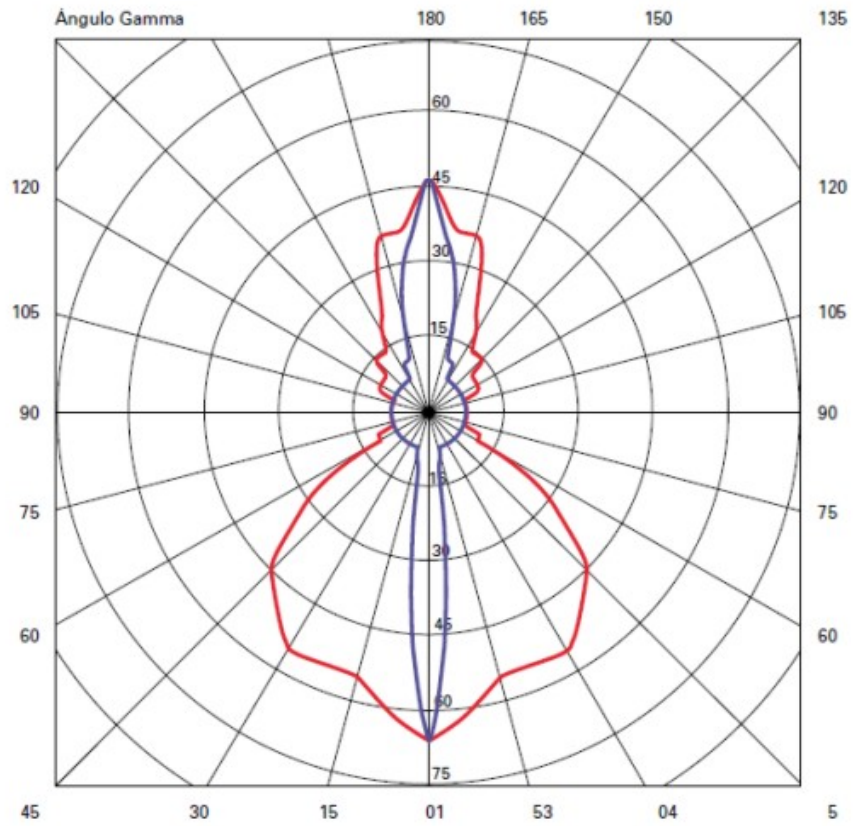

CARTELLO STANDARD SURFACE

D93039

PROJECT	
TYPE	
SPECIFIER	
QUANTITY	
DATE	

D