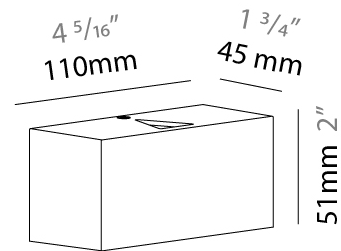

PROJECT	_____
TYPE	_____
SPECIFIER	_____
QUANTITY	_____
DATE	_____

CARTELLO STANDARD SURFACE

D93040

base number

1. To build a product code in our configurator select the specify button on the base model # product page
2. To build a manual product code on this datasheet choose from the options listed below in blue font and add the suffix to the base model #

GENERAL

Series: Cartello
Subseries: Cartello Standard
Brand: Milan
Division: Design
Mounting Type: Surface
Mounting Location: Wall
Subcategory: Up/Down Light

PHYSICAL

Shape: Rectangle
Length (mm): 110
Length (in): 4 ⁵/₁₆
Height (mm): 51
Height (in): 2
Extension (mm): 45
Extension (in): 1 ³/₄
Light Distribution: Direct / Indirect
Weight (kg): 0.41
Weight (lbs): 0.9
Fixture Finish: Metallic Gray
Fixture Material: Aluminum

ELECTRICAL

Number of Lamps: 1
Lamp Type: LED Retrofit
Lamp Shape: T4
Bulb Included: Bulb Not Included
Total Output Wattage (W): 3
Max. Wattage Per Lamp (W): 3
Lamp Base: G9
Input Voltage (V): 120

LED

OPTICAL

RATINGS AND CERTIFICATIONS

Certified By: CSA Certified to UL and CSA Standards
IP rating: IP20

J-Box cover plate included