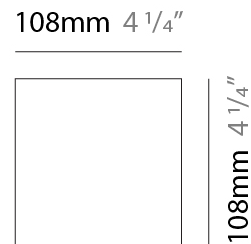

PROJECT	_____
TYPE	_____
SPECIFIER	_____
QUANTITY	_____
DATE	_____

CARTELLO STANDARD SURFACE

D93040

base number

1. To build a product code in our configurator select the specify button on the base model # product page
2. To build a manual product code on this datasheet choose from the options listed below in blue font and add the suffix to the base model #

GENERAL

Series: Cartello
Subseries: Cartello Standard
Brand: Milan
Division: Design
Mounting Type: Surface
Mounting Location: Wall
Subcategory: Up/Down Light

PHYSICAL

Shape: Rectangle
Length (mm): 110
Length (in): 4 ⁵/₁₆
Height (mm): 51
Height (in): 2
Extension (mm): 45
Extension (in): 1 ³/₄
Light Distribution: Direct / Indirect
Weight (kg): 0.41
Weight (lbs): 0.9
Fixture Finish: Metallic Gray
Fixture Material: Aluminum

ELECTRICAL

Number of Lamps: 1
Lamp Type: LED Retrofit
Lamp Shape: T4
Bulb Included: Bulb Not Included
Total Output Wattage (W): 3
Max. Wattage Per Lamp (W): 3
Lamp Base: G9
Input Voltage (V): 120

LED

OPTICAL

RATINGS AND CERTIFICATIONS

Certified By: CSA Certified to UL and CSA Standards
IP rating: IP20

J-Box cover plate included