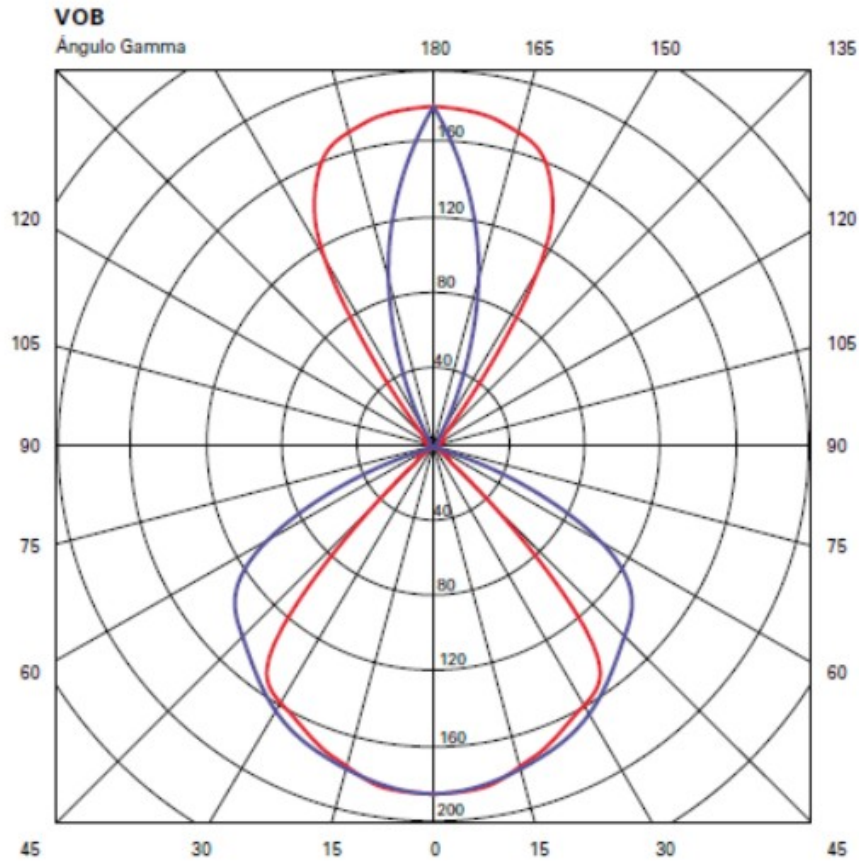

OPTICAL

RATINGS AND CERTIFICATIONS

Certified By: CSA Certified to UL and CSA Standards
 IP rating: IP44

CARTELLO IDENTITY SURFACE

D93127

PROJECT	
TYPE	
SPECIFIER	
QUANTITY	
DATE	

D

PROJECT