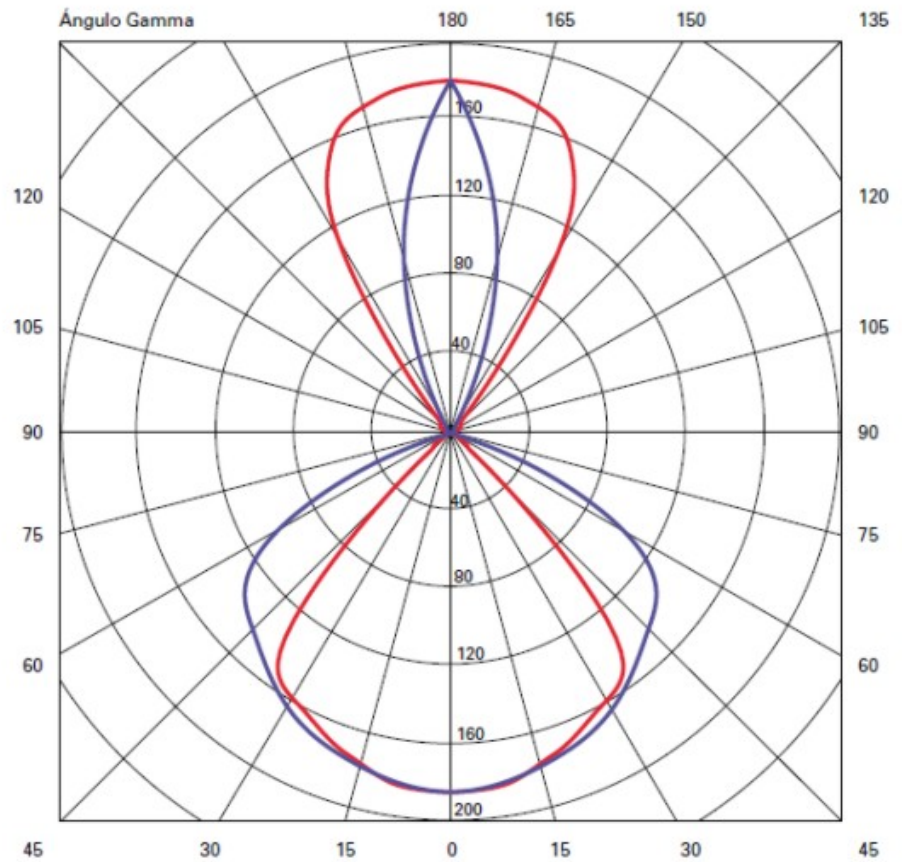

OPTICAL

RATINGS AND CERTIFICATIONS

Certified By: CSA Certified to UL and CSA Standards
 IP rating: IP20

J-Box cover plate included

CARTELLO STANDARD SURFACE

D93123

PROJECT	_____
TYPE	_____
SPECIFIER	_____
QUANTITY	_____
DATE	_____