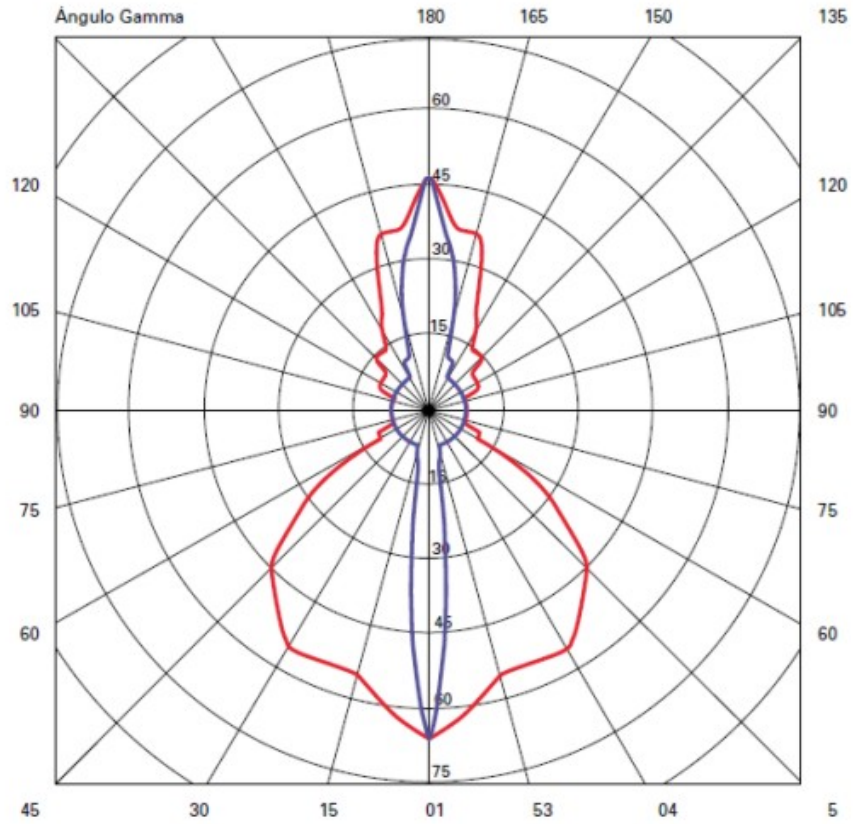

CARTELLO STANDARD SURFACE

D93039

PROJECT	
TYPE	
SPECIFIER	
QUANTITY	
DATE	

D