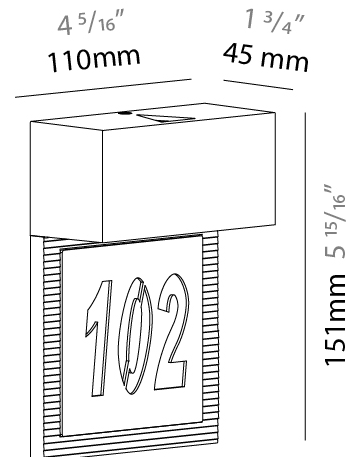

PROJECT	_____
TYPE	_____
SPECIFIER	_____
QUANTITY	_____
DATE	_____

CARTELLO IDENTITY SURFACE

D93053

base number

1. To build a product code in our configurator select the specify button on the base model # product page
2. To build a manual product code on this datasheet choose from the options listed below in blue font and add the suffix to the base model #

GENERAL

Series: Cartello
Subseries: Cartello Identity
Partner: Milan
Division: Design
Installation: Surface
Product Type: Wall Surface
Mounting Location: Wall
Light Distribution: Direct / Indirect

PHYSICAL

Shape: Rectangle
Length (mm): 110
Length (in): 4 ⁵/₁₆
Height (mm): 151
Height (in): 5 ¹⁵/₁₆
Extension (mm): 45
Extension (in): 1 ³/₄
Weight (kg): 0.82
Weight (lbs): 1.81
Fixture Finish: Metallic Gray
Fixture Material: Aluminum

ELECTRICAL

Number of Lamps: 1
Lamp Type: LED Retrofit
Lamp Shape: T4
Bulb Included: Bulb Not Included
Total Output Wattage (W): 3.5
Max. Wattage Per Lamp (W): 3.5
Lamp Base: G9
Input Voltage (V): 120Vac Direct Line

LED

OPTICAL

RATINGS AND CERTIFICATIONS

Certified By: CSA Certified to UL and CSA Standards
IP rating: IP20