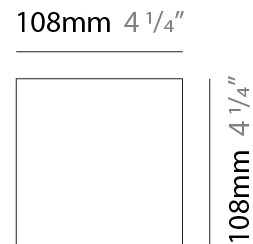

PROJECT	_____
TYPE	_____
SPECIFIER	_____
QUANTITY	_____
DATE	_____

CARTELLO STANDARD SURFACE

D93123

base number

1. To build a product code in our configurator select the specify button on the base model # product page
2. To build a manual product code on this datasheet choose from the options listed below in blue font and add the suffix to the base model #

GENERAL

Series: Cartello
Subseries: Cartello Standard
Partner: Milan
Division: Design
Installation: Surface
Product Type: Wall Surface
Mounting Location: Wall
Light Distribution: Direct / Indirect

PHYSICAL

Shape: Rectangle
Length (mm): 110
Length (in): 4 ⁵/₁₆
Height (mm): 51
Depth (mm): 45
Height (in): 2
Depth (in): 1 ³/₄
Extension (mm): 45
Extension (in): 1 ³/₄
Weight (kg): 0.3
Weight (lbs): 0.599
Fixture Finish: Metallic Gray
Fixture Material: Aluminum

ELECTRICAL

Number of Lamps: 2
Lamp Type: LED
Max. Wattage Per Lamp (W): 4
Dimming: Electronic Low Voltage Dimming
Input Voltage (V): 120Vac Direct Line

LED

Number of LEDs: 2
Color Temperature (°K): 3000
Max. Delivered Lumen (lm): 600
CRI: >80 CRI

OPTICAL

RATINGS AND CERTIFICATIONS

Certified By: CSA Certified to UL and CSA Standards
IP rating: IP20

J-Box cover plate included