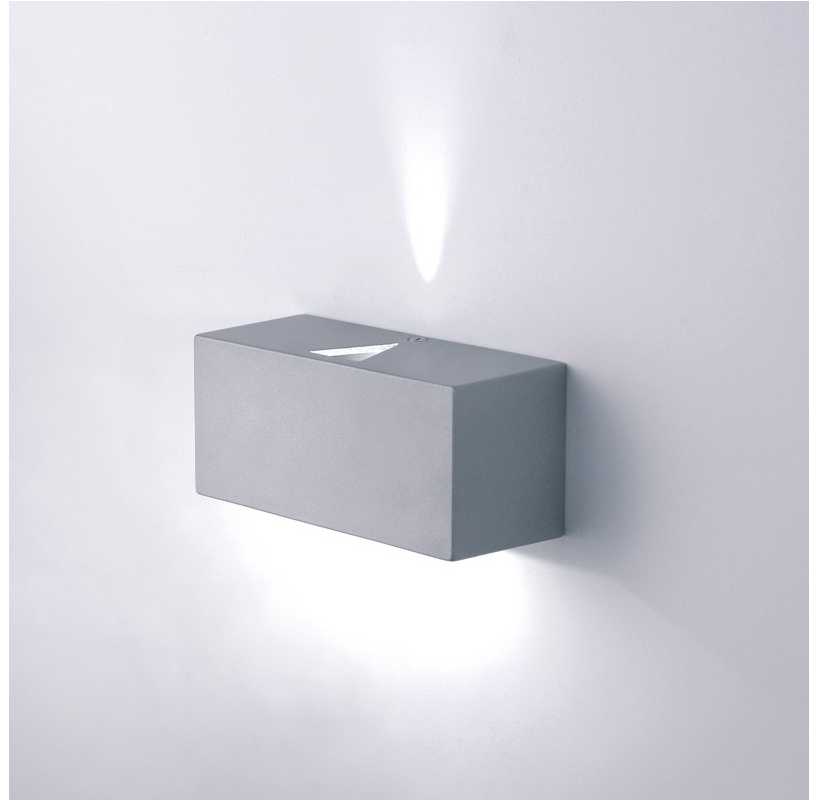

PROJECT	_____
TYPE	_____
SPECIFIER	_____
QUANTITY	_____
DATE	_____

CARTELLO STANDARD SURFACE

D93123

base number

1. To build a product code in our configurator select the specify button on the base model # product page
2. To build a manual product code on this datasheet choose from the options listed below in blue font and add the suffix to the base model #

GENERAL

Series: Cartello
Subseries: Cartello Standard
Partner: Milan
Division: Design
Installation: Surface
Product Type: Wall Surface
Mounting Location: Wall
Light Distribution: Direct / Indirect

PHYSICAL

Shape: Rectangle
Length (mm): 110
Length (in): 4 ⁵/₁₆
Height (mm): 51
Depth (mm): 45
Height (in): 2
Depth (in): 1 ³/₄
Extension (mm): 45
Extension (in): 1 ³/₄
Weight (kg): 0.3
Weight (lbs): 0.599
Fixture Finish: Metallic Gray
Fixture Material: Aluminum

ELECTRICAL

Number of Lamps: 2
Lamp Type: LED
Max. Wattage Per Lamp (W): 4
Dimming: Electronic Low Voltage Dimming
Input Voltage (V): 120Vac Direct Line

LED

Number of LEDs: 2
Color Temperature (°K): 3000
Max. Delivered Lumen (lm): 600
CRI: >80 CRI

OPTICAL

RATINGS AND CERTIFICATIONS

Certified By: CSA Certified to UL and CSA Standards
IP rating: IP20

J-Box cover plate included