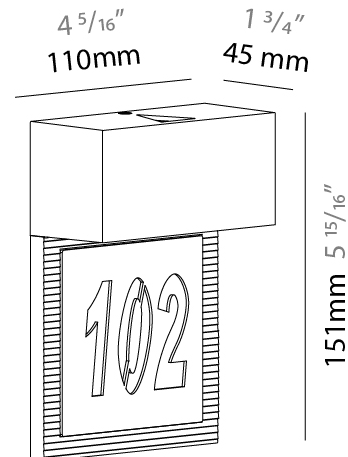

PROJECT	
TYPE	
SPECIFIER	
QUANTITY	
DATE	

CARTELLO IDENTITY SURFACE

D93127

base number

1. To build a product code in our configurator select the specify button on the base model # product page
2. To build a manual product code on this datasheet choose from the options listed below in blue font and add the suffix to the base model #

GENERAL

Series: Cartello
Subseries: Cartello Identity
Partner: Milan
Division: Design
Installation: Surface
Product Type: Wall Surface
Mounting Location: Wall
Light Distribution: Direct / Indirect

PHYSICAL

Shape: Rectangle
Length (mm): 110
Length (in): 4 ⁵/₁₆
Height (mm): 151
Depth (mm): 45
Height (in): 5 ¹⁵/₁₆
Depth (in): 1 ³/₄
Extension (mm): 45
Extension (in): 1 ³/₄
Weight (kg): 0.3
Weight (lbs): 0.599
Fixture Finish: Metallic Gray
Fixture Material: Extruded Aluminum

ELECTRICAL

Number of Lamps: 2
Lamp Type: LED
Max. Wattage Per Lamp (W): 8
Dimming: Electronic Low Voltage Dimming
Input Voltage (V): 120Vac Direct Line

LED

Number of LEDs: 2
Color Temperature (°K): 3000
Max. Delivered Lumen (lm): 600
CRI: >80 CRI

OPTICAL

RATINGS AND CERTIFICATIONS

Certified By: CSA Certified to UL and CSA Standards
IP rating: IP44