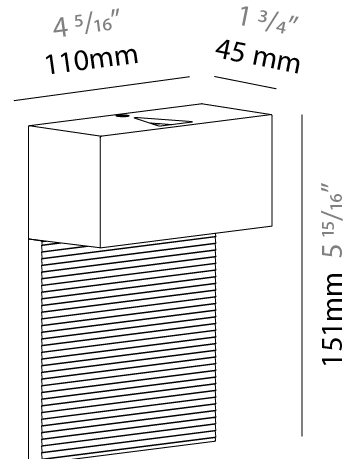

PROJECT	_____
TYPE	_____
SPECIFIER	_____
QUANTITY	_____
DATE	_____

CARTELLO STANDARD SURFACE

D93039

base number

1. To build a product code in our configurator select the specify button on the base model # product page
2. To build a manual product code on this datasheet choose from the options listed below in blue font and add the suffix to the base model #

GENERAL

Series: Cartello
Subseries: Cartello Standard
Partner: Milan
Division: Design
Installation: Surface
Product Type: Wall Surface
Mounting Location: Wall
Light Distribution: Direct / Indirect

PHYSICAL

Shape: Rectangle
Length (mm): 110
Length (in): 4 ⁵/₁₆
Height (mm): 151
Height (in): 5 ¹⁵/₁₆
Extension (mm): 45
Extension (in): 1 ³/₄
Weight (kg): 0.41
Weight (lbs): 0.9
Fixture Finish: Metallic Gray
Fixture Material: Aluminum

ELECTRICAL

Number of Lamps: 1
Lamp Type: LED Retrofit
Lamp Shape: T4
Bulb Included: Bulb Not Included
Total Output Wattage (W): 3
Max. Wattage Per Lamp (W): 3
Lamp Base: G9
Input Voltage (V): 120

LED

OPTICAL

RATINGS AND CERTIFICATIONS

Certified By: CSA Certified to UL and CSA Standards
IP rating: IP20