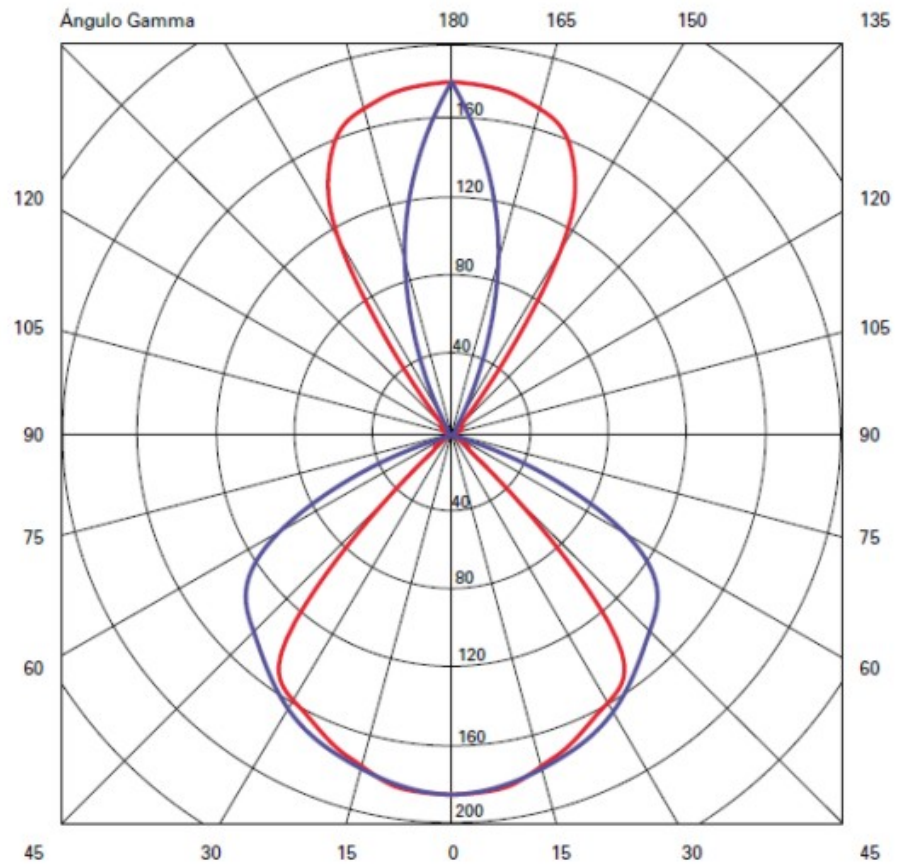

OPTICAL

RATINGS AND CERTIFICATIONS

Certified By: CSA Certified to UL and CSA Standards
 IP rating: IP20

CARTELLO STANDARD SURFACE

D93122

PROJECT	_____
TYPE	_____
SPECIFIER	_____
QUANTITY	_____
DATE	_____

D

PROJECT	_____
TYPE	_____
SPECIFIER	_____
QUANTITY	_____
DATE	_____