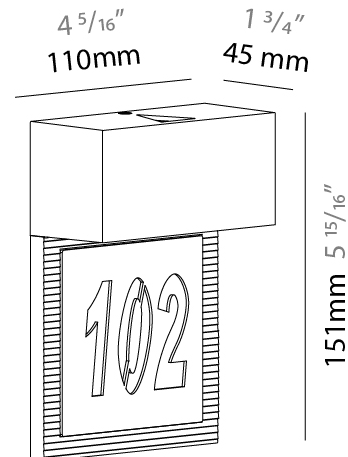

PROJECT	_____
TYPE	_____
SPECIFIER	_____
QUANTITY	_____
DATE	_____

CARTELLO IDENTITY SURFACE

D93127

base number

1. To build a product code in our configurator select the specify button on the base model # product page
2. To build a manual product code on this datasheet choose from the options listed below in blue font and add the suffix to the base model #

GENERAL

Series: Cartello
Subseries: Cartello Identity
Partner: Milan
Division: Design
Installation: Surface
Product Type: Wall Surface
Mounting Location: Wall
Light Distribution: Direct / Indirect

PHYSICAL

Shape: Rectangle
Length (mm): 110
Length (in): 4 ⁵/₁₆
Height (mm): 151
Depth (mm): 45
Height (in): 5 ¹⁵/₁₆
Depth (in): 1 ³/₄
Extension (mm): 45
Extension (in): 1 ³/₄
Weight (kg): 0.3
Weight (lbs): 0.599
Fixture Finish: Metallic Gray
Fixture Material: Extruded Aluminum

ELECTRICAL

Number of Lamps: 2
Lamp Type: LED
Max. Wattage Per Lamp (W): 8
Dimming: Electronic Low Voltage Dimming
Input Voltage (V): 120Vac Direct Line

LED

Number of LEDs: 2
Color Temperature (°K): 3000
Max. Delivered Lumen (lm): 600
CRI: >80 CRI

OPTICAL

RATINGS AND CERTIFICATIONS

Certified By: CSA Certified to UL and CSA Standards
IP rating: IP44