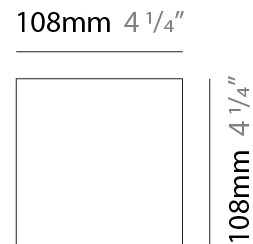

PROJECT	_____
TYPE	_____
SPECIFIER	_____
QUANTITY	_____
DATE	_____

CARTELLO STANDARD SURFACE

D93123

base number

1. To build a product code in our configurator select the specify button on the base model # product page
2. To build a manual product code on this datasheet choose from the options listed below in blue font and add the suffix to the base model #

GENERAL

Series: Cartello
Subseries: Cartello Standard
Partner: Milan
Division: Design
Installation: Surface
Product Type: Wall Surface
Mounting Location: Wall
Light Distribution: Direct / Indirect

PHYSICAL

Shape: Rectangle
Length (mm): 110
Length (in): 4 ⁵/₁₆"
Height (mm): 51
Depth (mm): 45
Height (in): 2
Depth (in): 1 ³/₄"
Extension (mm): 45
Extension (in): 1 ³/₄"
Weight (kg): 0.3
Weight (lbs): 0.599
Fixture Finish: Metallic Gray
Fixture Material: Aluminum

ELECTRICAL

Number of Lamps: 2
Lamp Type: LED
Max. Wattage Per Lamp (W): 4
Dimming: Electronic Low Voltage Dimming
Input Voltage (V): 120Vac Direct Line

LED

Number of LEDs: 2
Color Temperature (°K): 3000
Max. Delivered Lumen (lm): 600
CRI: >80 CRI

OPTICAL

RATINGS AND CERTIFICATIONS

Certified By: CSA Certified to UL and CSA Standards
IP rating: IP20

J-Box cover plate included