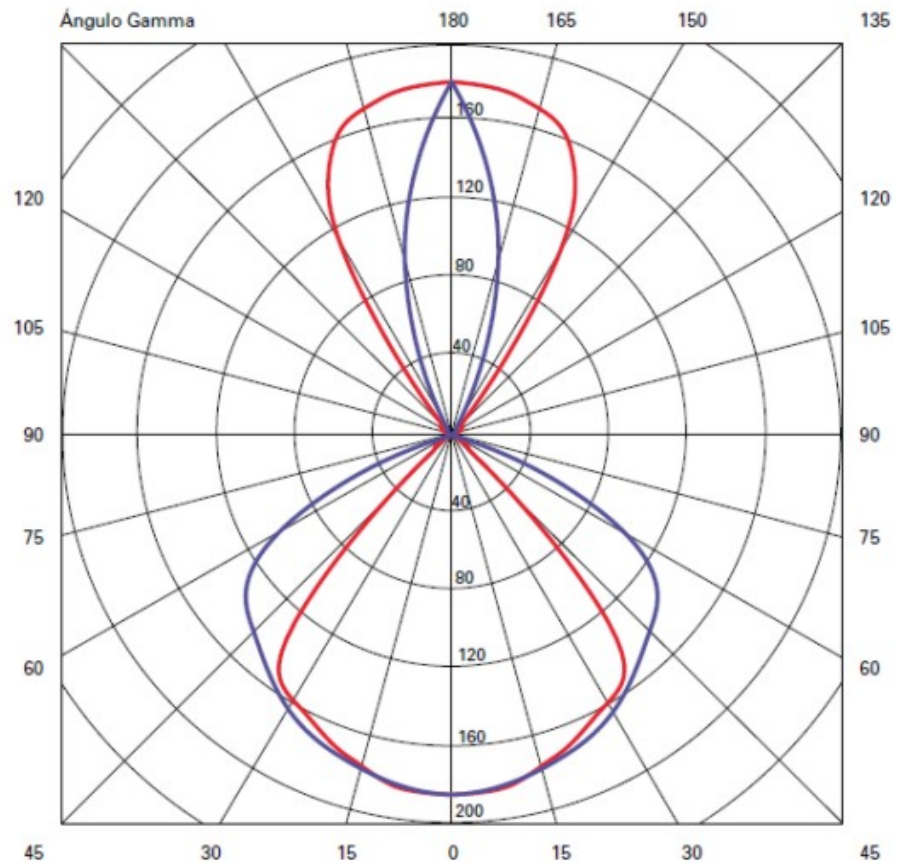

OPTICAL

RATINGS AND CERTIFICATIONS

Certified By: CSA Certified to UL and CSA Standards
 IP rating: IP20

CARTELLO STANDARD SURFACE

D93122

PROJECT	
TYPE	
SPECIFIER	
QUANTITY	
DATE	

D

PROJECT	_____
TYPE	_____
SPECIFIER	_____
QUANTITY	_____
DATE	_____