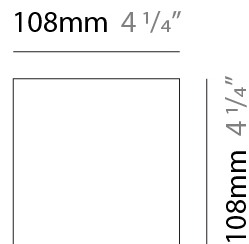

PROJECT	_____
TYPE	_____
SPECIFIER	_____
QUANTITY	_____
DATE	_____

CARTELLO STANDARD SURFACE

D93040

base number

1. To build a product code in our configurator select the specify button on the base model # product page
2. To build a manual product code on this datasheet choose from the options listed below in blue font and add the suffix to the base model #

GENERAL

Series: Cartello
Subseries: Cartello Standard
Brand: Milan
Division: Design
Mounting Type: Surface
Mounting Location: Wall
Subcategory: Up/Down Light

PHYSICAL

Shape: Rectangle
Length (mm): 110
Length (in): 4 ⁵/₁₆
Height (mm): 51
Height (in): 2
Extension (mm): 45
Extension (in): 1 ³/₄
Light Distribution: Direct / Indirect
Weight (kg): 0.41
Weight (lbs): 0.9
Fixture Finish: Metallic Gray
Fixture Material: Aluminum

ELECTRICAL

Number of Lamps: 1
Lamp Type: LED Retrofit
Lamp Shape: T4
Bulb Included: Bulb Not Included
Total Output Wattage (W): 3
Max. Wattage Per Lamp (W): 3
Lamp Base: G9
Input Voltage (V): 120

LED

OPTICAL

RATINGS AND CERTIFICATIONS

Certified By: CSA Certified to UL and CSA Standards
IP rating: IP20

J-Box cover plate included