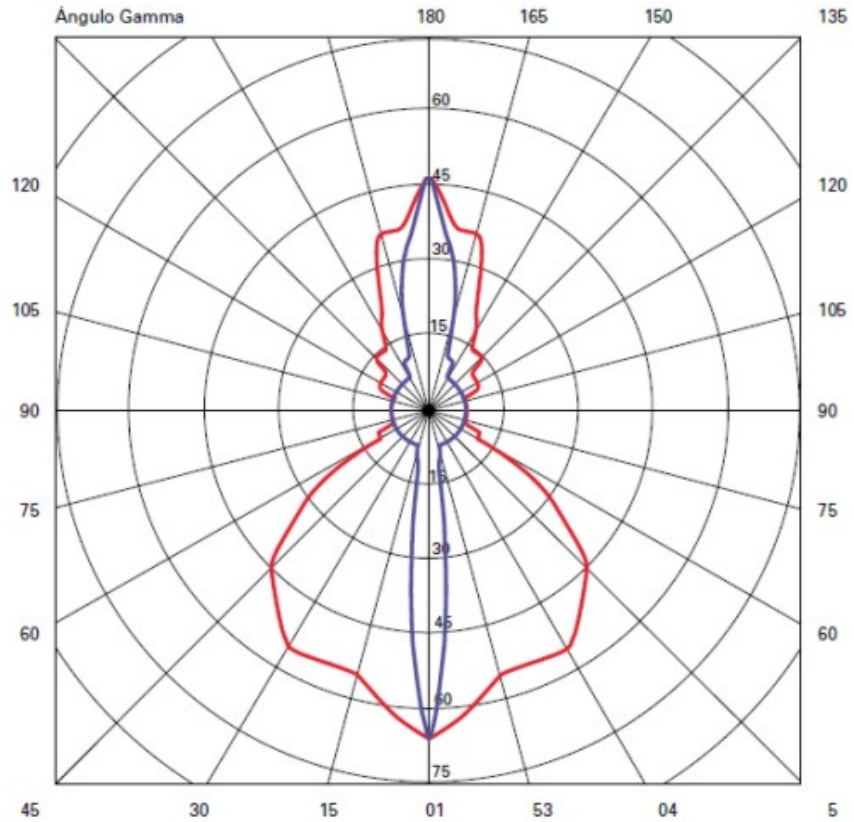

PROJECT	
TYPE	
SPECIFIER	
QUANTITY	
DATE