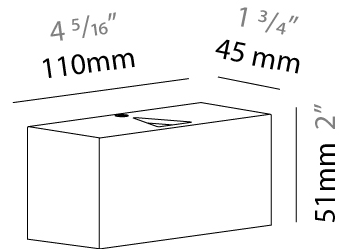

PROJECT	
TYPE	
SPECIFIER	
QUANTITY	
DATE	

CARTELLO STANDARD SURFACE

D93123

base number

1. To build a product code in our configurator select the specify button on the base model # product page
2. To build a manual product code on this datasheet choose from the options listed below in blue font and add the suffix to the base model #

GENERAL

Series: Cartello
Subseries: Cartello Standard
Brand: Milan
Division: Design
Mounting Type: Surface
Mounting Location: Wall
Subcategory: Up/Down Light

PHYSICAL

Shape: Rectangle
Length (mm): 110
Length (in): 4 ⁵/₁₆
Height (mm): 51
Depth (mm): 45
Height (in): 2
Depth (in): 1 ³/₄
Extension (mm): 45
Extension (in): 1 ³/₄
Light Distribution: Direct / Indirect
Weight (kg): 0.3
Weight (lbs): 0.599
Fixture Finish: Metallic Gray
Fixture Material: Aluminum

ELECTRICAL

Number of Lamps: 2
Lamp Type: LED
Max. Wattage Per Lamp (W): 4
Dimming: Electronic Low Voltage Dimming
Input Voltage (V): 120Vac Direct Line

LED

Number of LEDs: 2
Color Temperature (°K): 3000
Max. Delivered Lumen (lm): 600
CRI: >80 CRI

OPTICAL

RATINGS AND CERTIFICATIONS

Certified By: CSA Certified to UL and CSA Standards
IP rating: IP20

J-Box cover plate included