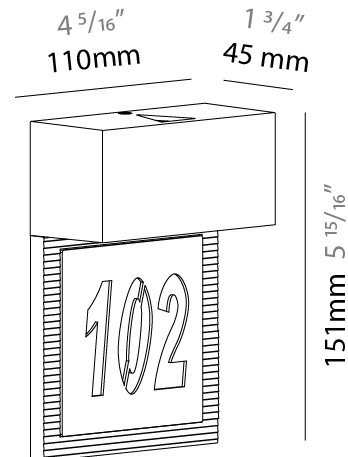

PROJECT	
TYPE	
SPECIFIER	
QUANTITY	
DATE	

CARTELLO SIGNAL SURFACE

D93053

base number

1. To build a product code in our configurator select the specify button on the base model # product page
2. To build a manual product code on this datasheet choose from the options listed below in blue font and add the suffix to the base model #

GENERAL

Series: Cartello
Subseries: Cartello Signal
Brand: Milan
Division: Design
Mounting Type: Surface
Mounting Location: Wall
Subcategory: Wall Effect

PHYSICAL

Shape: Rectangle
Length (mm): 110
Length (in): 4 ⁵/₁₆
Height (mm): 151
Height (in): 5 ¹⁵/₁₆
Extension (mm): 45
Extension (in): 1 ³/₄
Light Distribution: Direct
Weight (kg): 0.82
Weight (lbs): 1.81
Fixture Finish: Metallic Gray
Fixture Material: Aluminum

ELECTRICAL

Number of Lamps: 1
Lamp Type: LED Retrofit
Lamp Shape: T4
Bulb Included: Bulb Not Included
Total Output Wattage (W): 3.5
Max. Wattage Per Lamp (W): 3.5
Lamp Base: G9
Input Voltage (V): 120Vac Direct Line

LED

OPTICAL

RATINGS AND CERTIFICATIONS

Certified By: CSA Certified to UL and CSA Standards
IP rating: IP20