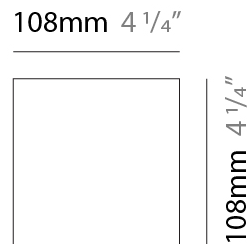

GENERAL

Series: Cartello
 Subseries: Cartello Standard
 Brand: Milan
 Division: Design
 Mounting Type: Surface
 Mounting Location: Wall
 Subcategory: Up/Down Light

PHYSICAL

Shape: Rectangle
 Length (mm): 110
 Length (in): 4 ⁵/₁₆
 Height (mm): 51
 Height (in): 2
 Extension (mm): 45
 Extension (in): 1 ³/₄
 Light Distribution: Direct / Indirect
 Weight (kg): 0.41
 Weight (lbs): 0.9
 Fixture Finish: Metallic Gray
 Fixture Material: Aluminum

LED

OPTICAL

RATINGS AND CERTIFICATIONS

Certified By: CSA Certified to UL and CSA Standards
 IP rating: IP20

J-Box cover plate included

CARTELLO STANDARD SURFACE

D93040

PROJECT	_____
TYPE	_____
SPECIFIER	_____
QUANTITY	_____
DATE	_____

GENERAL

Series: Cartello
 Subseries: Cartello Standard
 Brand: Milan
 Division: Design
 Mounting Type: Surface
 Mounting Location: Wall
 Subcategory: Up/Down Light

PHYSICAL

Shape: Rectangle
 Length (mm): 110
 Length (in): 4 ⁵/₁₆
 Height (mm): 51
 Depth (mm): 45
 Height (in): 2
 Depth (in): 1 ³/₄
 Extension (mm): 45
 Extension (in): 1 ³/₄
 Light Distribution: Direct / Indirect
 Weight (kg): 0.3
 Weight (lbs): 0.599
 Fixture Finish: Metallic Gray
 Fixture Material: Aluminum