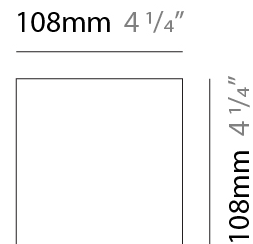

GENERAL

Series: Cartello
 Subseries: Cartello Standard
 Brand: Milan
 Division: Design
 Mounting Type: Surface
 Mounting Location: Wall
 Subcategory: Up/Down Light

PHYSICAL

Shape: Rectangle
 Length (mm): 110
 Length (in): 4 ⁵/₁₆
 Height (mm): 51
 Height (in): 2
 Extension (mm): 45
 Extension (in): 1 ³/₄
 Light Distribution: Direct / Indirect
 Weight (kg): 0.41
 Weight (lbs): 0.9
 Fixture Finish: Metallic Gray
 Fixture Material: Aluminum

GENERAL

Series: Cartello
 Subseries: Cartello Standard
 Brand: Milan
 Division: Design
 Mounting Type: Surface
 Mounting Location: Wall
 Subcategory: Up/Down Light

PHYSICAL

Shape: Rectangle
 Length (mm): 110
 Length (in): 4 ⁵/₁₆
 Height (mm): 51
 Depth (mm): 45
 Height (in): 2
 Depth (in): 1 ³/₄
 Extension (mm): 45
 Extension (in): 1 ³/₄
 Light Distribution: Direct / Indirect
 Weight (kg): 0.3
 Weight (lbs): 0.599
 Fixture Finish: Metallic Gray
 Fixture Material: Aluminum

OPTICAL

RATINGS AND CERTIFICATIONS

Certified By: CSA Certified to UL and CSA Standards
 IP rating: IP20

J-Box cover plate included

CARTELLO STANDARD SURFACE

D93123

PROJECT	_____
TYPE	_____
SPECIFIER	_____
QUANTITY	_____
DATE	_____