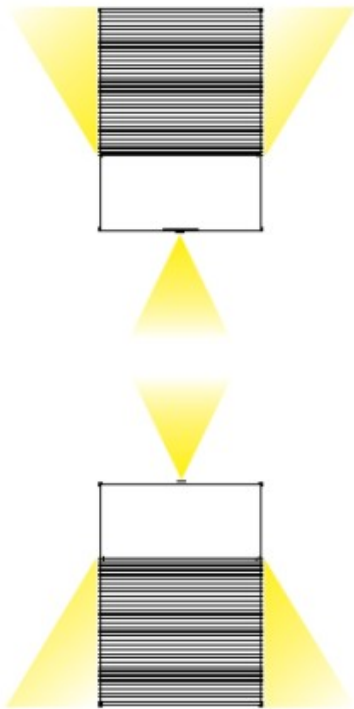

CARTELLO STANDARD SURFACE

D93122

PROJECT	
TYPE	
SPECIFIER	
QUANTITY	
DATE	

D