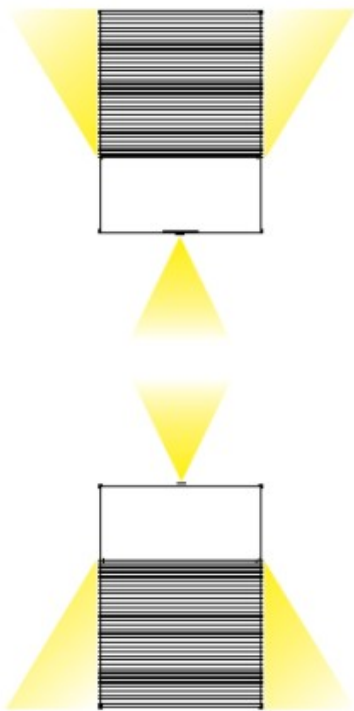

CARTELLO STANDARD SURFACE

D93122

PROJECT	
TYPE	
SPECIFIER	
QUANTITY	
DATE	

D