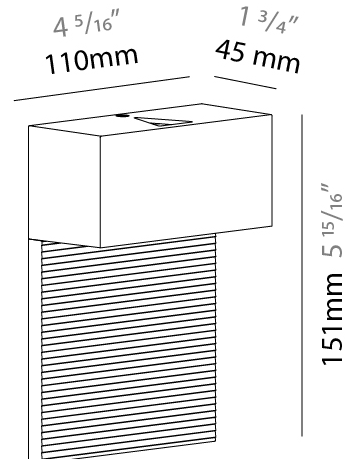

PROJECT	
TYPE	
SPECIFIER	
QUANTITY	
DATE	

CARTELLO STANDARD SURFACE

D93122

base number

1. To build a product code in our configurator select the specify button on the base model # product page
2. To build a manual product code on this datasheet choose from the options listed below in blue font and add the suffix to the base model #

GENERAL

Series: Cartello
Subseries: Cartello Standard
Brand: Milan
Division: Design
Mounting Type: Surface
Mounting Location: Wall
Subcategory: Up/Down Light

PHYSICAL

Shape: Rectangle
Length (mm): 110
Length (in): $4 \frac{5}{16}$
Height (mm): 151
Depth (mm): 45
Height (in): $5 \frac{15}{16}$
Depth (in): $1 \frac{3}{4}$
Extension (mm): 45
Extension (in): $1 \frac{3}{4}$
Light Distribution: Direct / Indirect
Weight (kg): 0.3
Weight (lbs): 0.599
Fixture Finish: Metallic Gray
Fixture Material: Aluminum

ELECTRICAL

Number of Lamps: 2
Lamp Type: LED
Max. Wattage Per Lamp (W): 4
Dimming: Electronic Low Voltage Dimming
Input Voltage (V): 120Vac Direct Line

LED

Number of LEDs: 2
Color Temperature (°K): 3000
Max. Delivered Lumen (lm): 600
CRI: >80 CRI

OPTICAL

RATINGS AND CERTIFICATIONS

Certified By: CSA Certified to UL and CSA Standards
IP rating: IP20