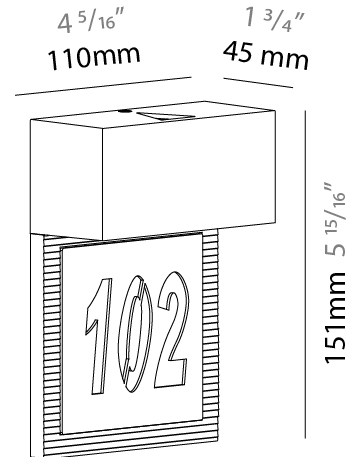

PROJECT	_____
TYPE	_____
SPECIFIER	_____
QUANTITY	_____
DATE	_____

CARTELLO SIGNAL SURFACE

D93053

base number

1. To build a product code in our configurator select the specify button on the base model # product page
2. To build a manual product code on this datasheet choose from the options listed below in blue font and add the suffix to the base model #

GENERAL

Series: Cartello
Subseries: Cartello Signal
Brand: Milan
Division: Design
Mounting Type: Surface
Mounting Location: Wall
Subcategory: Wall Effect

PHYSICAL

Shape: Rectangle
Length (mm): 110
Length (in): 4 ⁵/₁₆
Height (mm): 151
Height (in): 5 ¹⁵/₁₆
Extension (mm): 45
Extension (in): 1 ³/₄
Light Distribution: Direct
Weight (kg): 0.82
Weight (lbs): 1.81
Fixture Finish: Metallic Gray
Fixture Material: Aluminum

ELECTRICAL

Number of Lamps: 1
Lamp Type: LED Retrofit
Lamp Shape: T4
Bulb Included: Bulb Not Included
Total Output Wattage (W): 3.5
Max. Wattage Per Lamp (W): 3.5
Lamp Base: G9
Input Voltage (V): 120Vac Direct Line

LED

OPTICAL

RATINGS AND CERTIFICATIONS

Certified By: CSA Certified to UL and CSA Standards
IP rating: IP20