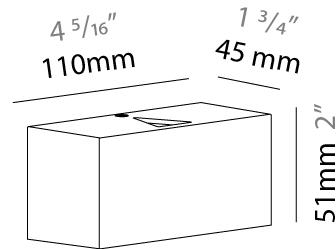

PROJECT	_____
TYPE	_____
SPECIFIER	_____
QUANTITY	_____
DATE	_____

CARTELLO STANDARD SURFACE

D93040

base number

1. To build a product code in our configurator select the specify button on the base model # product page
2. To build a manual product code on this datasheet choose from the options listed below in blue font and add the suffix to the base model #

GENERAL

Series: Cartello
Subseries: Cartello Standard
Brand: Milan
Division: Design
Mounting Type: Surface
Mounting Location: Wall
Subcategory: Up/Down Light

PHYSICAL

Shape: Rectangle
Length (mm): 110
Length (in): 4 ⁵/₁₆
Height (mm): 51
Height (in): 2
Extension (mm): 45
Extension (in): 1 ³/₄
Light Distribution: Direct / Indirect
Weight (kg): 0.41
Weight (lbs): 0.9
Fixture Finish: Metallic Gray
Fixture Material: Aluminum

ELECTRICAL

Number of Lamps: 1
Lamp Type: LED Retrofit
Lamp Shape: T4
Bulb Included: Bulb Not Included
Total Output Wattage (W): 3
Max. Wattage Per Lamp (W): 3
Lamp Base: G9
Input Voltage (V): 120

LED

OPTICAL

RATINGS AND CERTIFICATIONS

Certified By: CSA Certified to UL and CSA Standards
IP rating: IP20

J-Box cover plate included