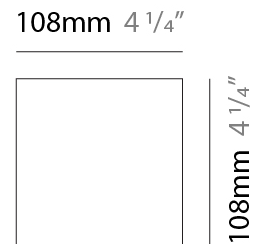

PROJECT	_____
TYPE	_____
SPECIFIER	_____
QUANTITY	_____
DATE	_____

CARTELLO STANDARD SURFACE

D93040

base number

1. To build a product code in our configurator select the specify button on the base model # product page
2. To build a manual product code on this datasheet choose from the options listed below in blue font and add the suffix to the base model #

GENERAL

Series: Cartello
Subseries: Cartello Standard
Brand: Milan
Division: Design
Mounting Type: Surface
Mounting Location: Wall
Subcategory: Up/Down Light

PHYSICAL

Shape: Rectangle
Length (mm): 110
Length (in): 4 ⁵/₁₆
Height (mm): 51
Height (in): 2
Extension (mm): 45
Extension (in): 1 ³/₄
Light Distribution: Direct / Indirect
Weight (kg): 0.41
Weight (lbs): 0.9
Fixture Finish: Metallic Gray
Fixture Material: Aluminum

ELECTRICAL

Number of Lamps: 1
Lamp Type: LED Retrofit
Lamp Shape: T4
Bulb Included: Bulb Not Included
Total Output Wattage (W): 3
Max. Wattage Per Lamp (W): 3
Lamp Base: G9
Input Voltage (V): 120

LED

OPTICAL

RATINGS AND CERTIFICATIONS

Certified By: CSA Certified to UL and CSA Standards
IP rating: IP20

J-Box cover plate included