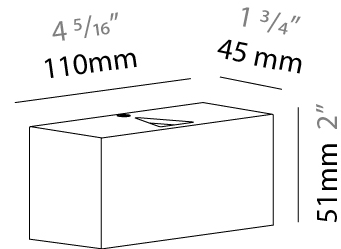

PROJECT	
TYPE	
SPECIFIER	
QUANTITY	
DATE	

CARTELLO STANDARD SURFACE

D93123

base number

1. To build a product code in our configurator select the specify button on the base model # product page
2. To build a manual product code on this datasheet choose from the options listed below in blue font and add the suffix to the base model #

GENERAL

Series: Cartello
Subseries: Cartello Standard
Brand: Milan
Division: Design
Mounting Type: Surface
Mounting Location: Wall
Subcategory: Up/Down Light

PHYSICAL

Shape: Rectangle
Length (mm): 110
Length (in): 4 ⁵/₁₆
Height (mm): 51
Depth (mm): 45
Height (in): 2
Depth (in): 1 ³/₄
Extension (mm): 45
Extension (in): 1 ³/₄
Light Distribution: Direct / Indirect
Weight (kg): 0.3
Weight (lbs): 0.599
Fixture Finish: Metallic Gray
Fixture Material: Aluminum

ELECTRICAL

Number of Lamps: 2
Lamp Type: LED
Max. Wattage Per Lamp (W): 4
Dimming: Electronic Low Voltage Dimming
Input Voltage (V): 120Vac Direct Line

LED

Number of LEDs: 2
Color Temperature (°K): 3000
Max. Delivered Lumen (lm): 600
CRI: >80 CRI

OPTICAL

RATINGS AND CERTIFICATIONS

Certified By: CSA Certified to UL and CSA Standards
IP rating: IP20

J-Box cover plate included