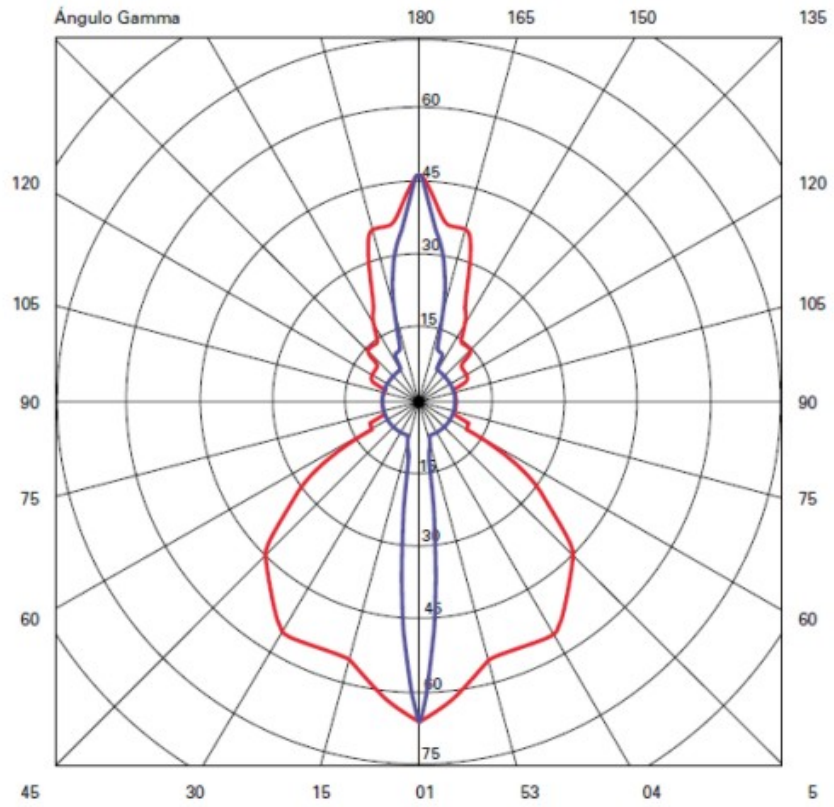

CARTELLO STANDARD SURFACE

D93040

PROJECT	
TYPE	
SPECIFIER	
QUANTITY	
DATE	

D