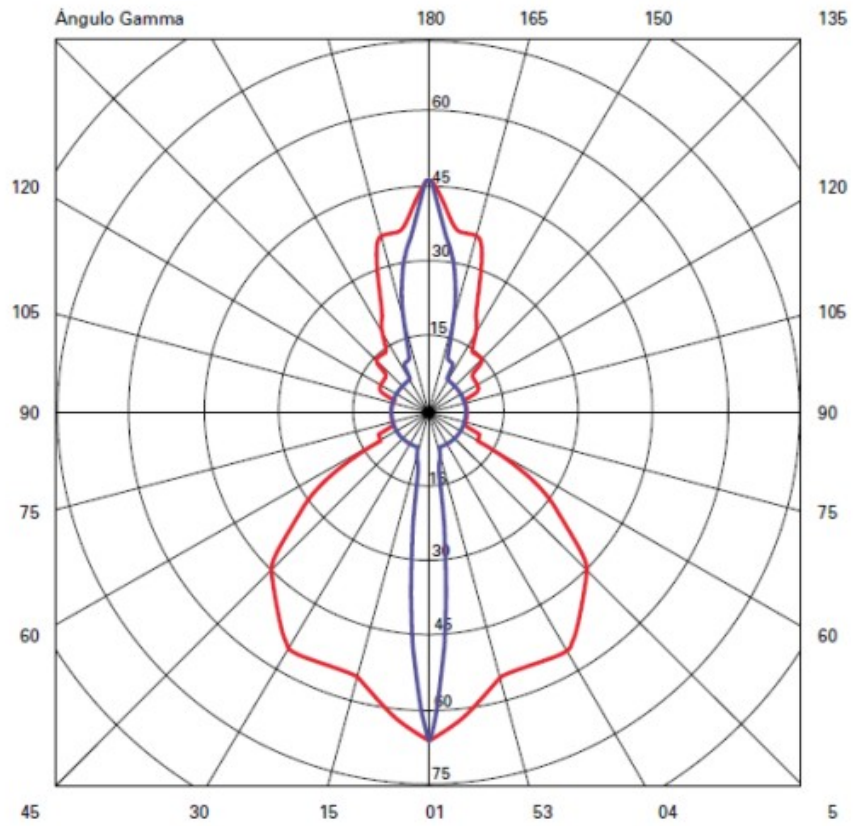

PROJECT	
TYPE	
SPECIFIER	
QUANTITY	
DATE