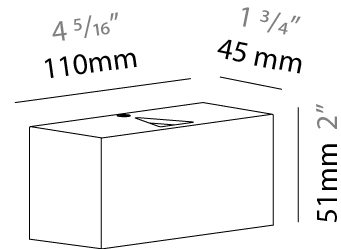

PROJECT	
TYPE	
SPECIFIER	
QUANTITY	
DATE	

CARTELLO STANDARD SURFACE

D93040

base number

1. To build a product code in our configurator select the specify button on the base model # product page
2. To build a manual product code on this datasheet choose from the options listed below in blue font and add the suffix to the base model #

GENERAL

Series: Cartello
Subseries: Cartello Standard
Brand: Milan
Division: Design
Mounting Type: Surface
Mounting Location: Wall
Subcategory: Up/Down Light

PHYSICAL

Shape: Rectangle
Length (mm): 110
Length (in): 4 ⁵/₁₆
Height (mm): 51
Height (in): 2
Extension (mm): 45
Extension (in): 1 ³/₄
Light Distribution: Direct / Indirect
Weight (kg): 0.41
Weight (lbs): 0.9
Fixture Finish: Metallic Gray
Fixture Material: Aluminum

ELECTRICAL

Number of Lamps: 1
Lamp Type: LED Retrofit
Lamp Shape: T4
Bulb Included: Bulb Not Included
Total Output Wattage (W): 3
Max. Wattage Per Lamp (W): 3
Lamp Base: G9
Input Voltage (V): 120

LED

OPTICAL

RATINGS AND CERTIFICATIONS

Certified By: CSA Certified to UL and CSA Standards
IP rating: IP20

J-Box cover plate included