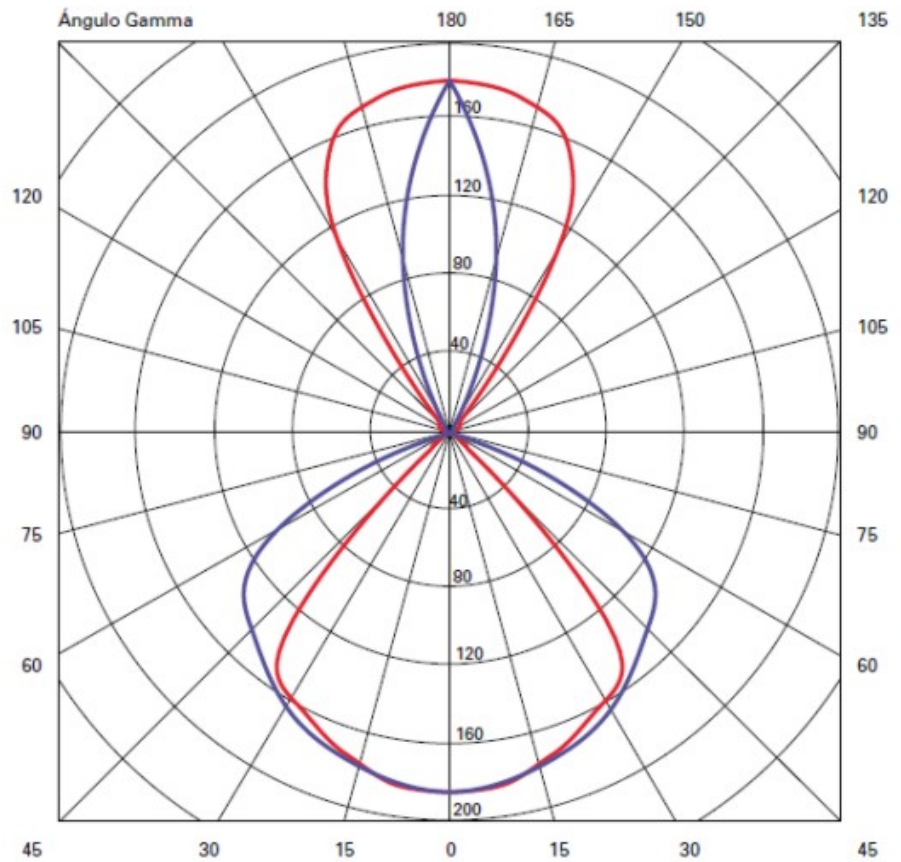

D93123

PROJECT	_____
TYPE	_____
SPECIFIER	_____
QUANTITY	_____
DATE	_____

D