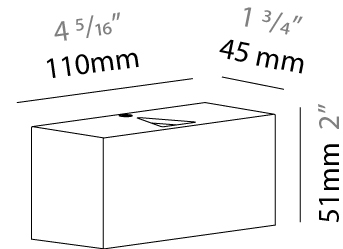

PROJECT	
TYPE	
SPECIFIER	
QUANTITY	
DATE	

CARTELLO STANDARD SURFACE

D93123

base number

1. To build a product code in our configurator select the specify button on the base model # product page
2. To build a manual product code on this datasheet choose from the options listed below in blue font and add the suffix to the base model #

GENERAL

Series: Cartello
Subseries: Cartello Standard
Brand: Milan
Division: Design
Mounting Type: Surface
Mounting Location: Wall
Subcategory: Up/Down Light

PHYSICAL

Shape: Rectangle
Length (mm): 110
Length (in): 4 ⁵/₁₆
Height (mm): 51
Depth (mm): 45
Height (in): 2
Depth (in): 1 ³/₄
Extension (mm): 45
Extension (in): 1 ³/₄
Light Distribution: Direct / Indirect
Weight (kg): 0.3
Weight (lbs): 0.599
Fixture Finish: Metallic Gray
Fixture Material: Aluminum

ELECTRICAL

Number of Lamps: 2
Lamp Type: LED
Max. Wattage Per Lamp (W): 4
Dimming: Electronic Low Voltage Dimming
Input Voltage (V): 120Vac Direct Line

LED

Number of LEDs: 2
Color Temperature (°K): 3000
Max. Delivered Lumen (lm): 600
CRI: >80 CRI

OPTICAL

RATINGS AND CERTIFICATIONS

Certified By: CSA Certified to UL and CSA Standards
IP rating: IP20

J-Box cover plate included