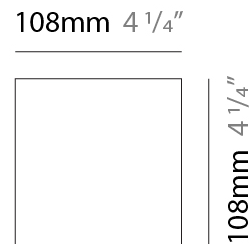

PROJECT	
TYPE	
SPECIFIER	
QUANTITY	
DATE	

CARTELLO STANDARD SURFACE

D93123

base number

1. To build a product code in our configurator select the specify button on the base model # product page
2. To build a manual product code on this datasheet choose from the options listed below in blue font and add the suffix to the base model #

GENERAL

Series: Cartello
Subseries: Cartello Standard
Brand: Milan
Division: Design
Mounting Type: Surface
Mounting Location: Wall
Subcategory: Up/Down Light

PHYSICAL

Shape: Rectangle
Length (mm): 110
Length (in): 4 ⁵/₁₆
Height (mm): 51
Depth (mm): 45
Height (in): 2
Depth (in): 1 ³/₄
Extension (mm): 45
Extension (in): 1 ³/₄
Light Distribution: Direct / Indirect
Weight (kg): 0.3
Weight (lbs): 0.599
Fixture Finish: Metallic Gray
Fixture Material: Aluminum

ELECTRICAL

Number of Lamps: 2
Lamp Type: LED
Max. Wattage Per Lamp (W): 4
Dimming: Electronic Low Voltage Dimming
Input Voltage (V): 120Vac Direct Line

LED

Number of LEDs: 2
Color Temperature (°K): 3000
Max. Delivered Lumen (lm): 600
CRI: >80 CRI

OPTICAL

RATINGS AND CERTIFICATIONS

Certified By: CSA Certified to UL and CSA Standards
IP rating: IP20

J-Box cover plate included