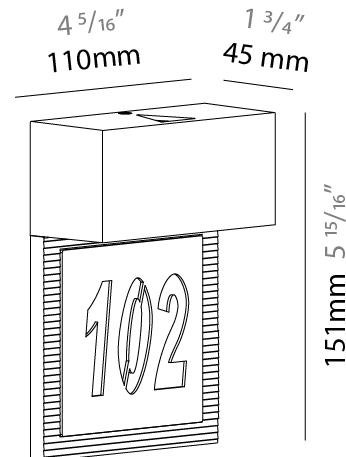

PROJECT	
TYPE	
SPECIFIER	
QUANTITY	
DATE	

CARTELLO SIGNAL SURFACE

D93127

base number

1. To build a product code in our configurator select the specify button on the base model # product page
2. To build a manual product code on this datasheet choose from the options listed below in blue font and add the suffix to the base model #

GENERAL

Series: Cartello
Subseries: Cartello Signal
Brand: Milan
Division: Design
Mounting Type: Surface
Mounting Location: Wall
Subcategory: Wall Effect

PHYSICAL

Shape: Rectangle
Length (mm): 110
Length (in): 4 ⁵/₁₆
Height (mm): 151
Depth (mm): 45
Height (in): 5 ¹⁵/₁₆
Depth (in): 1 ³/₄
Extension (mm): 45
Extension (in): 1 ³/₄
Light Distribution: Downlight
Weight (kg): 0.3
Weight (lbs): 0.599
Fixture Finish: Metallic Gray
Fixture Material: Extruded Aluminum

ELECTRICAL

Number of Lamps: 2
Lamp Type: LED
Max. Wattage Per Lamp (W): 8
Dimming: Electronic Low Voltage Dimming
Input Voltage (V): 120Vac Direct Line

LED

Number of LEDs: 2
Color Temperature (°K): 3000
Max. Delivered Lumen (lm): 600
CRI: >80 CRI

OPTICAL

RATINGS AND CERTIFICATIONS

Certified By: CSA Certified to UL and CSA Standards
IP rating: IP44