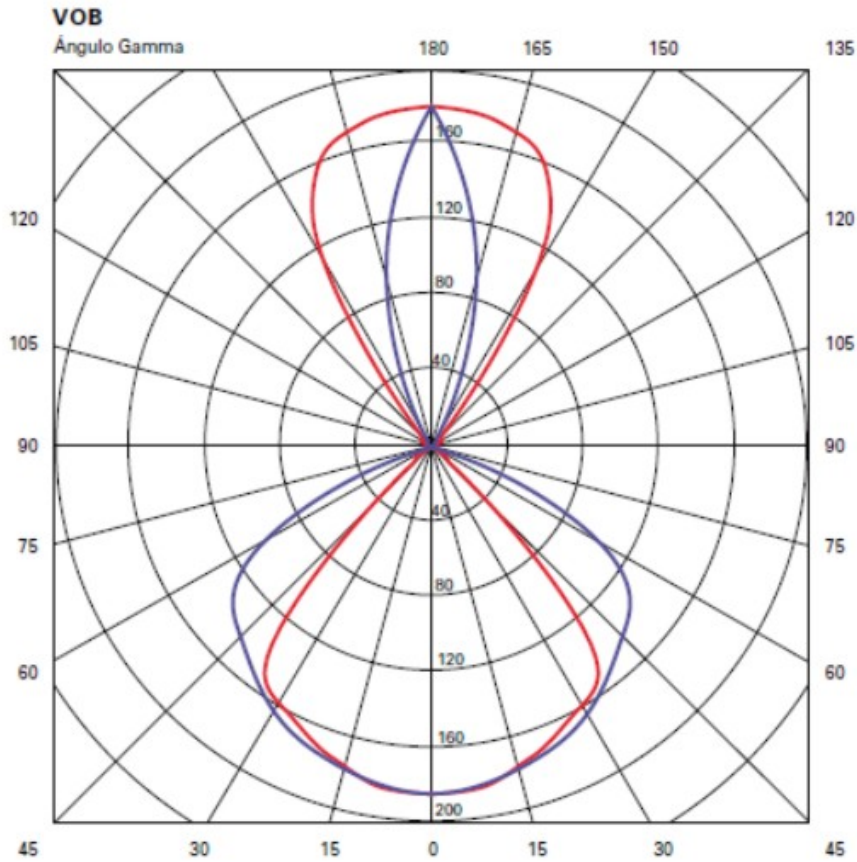

CARTELLO SIGNAL SURFACE

D93127

PROJECT	_____
TYPE	_____
SPECIFIER	_____
QUANTITY	_____
DATE	_____

D