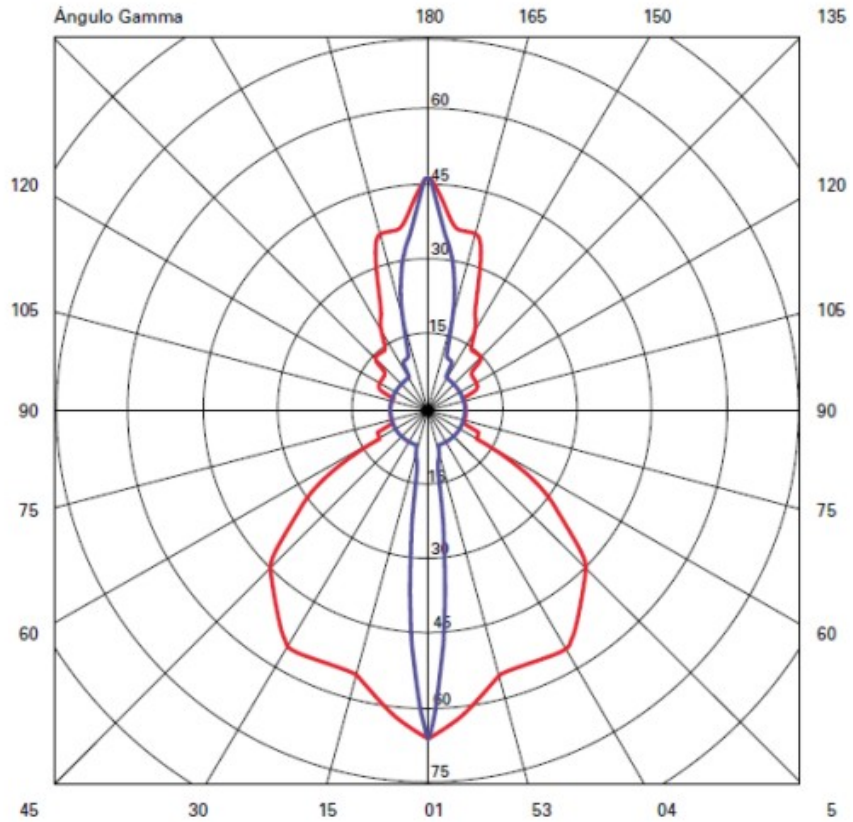

PROJECT	
TYPE	
SPECIFIER	
QUANTITY	
DATE