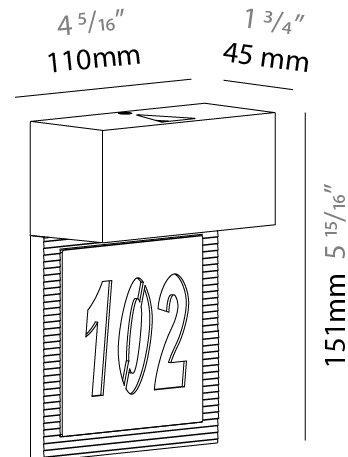

PROJECT	_____
TYPE	_____
SPECIFIER	_____
QUANTITY	_____
DATE	_____

CARTELLO SIGNAL SURFACE

D93053

base number

1. To build a product code in our configurator select the specify button on the base model # product page
2. To build a manual product code on this datasheet choose from the options listed below in blue font and add the suffix to the base model #

GENERAL

Series: Cartello
Subseries: Cartello Signal
Brand: Milan
Division: Design
Mounting Type: Surface
Mounting Location: Wall
Subcategory: Wall Effect

PHYSICAL

Shape: Rectangle
Length (mm): 110
Length (in): 4 ⁵/₁₆
Height (mm): 151
Height (in): 5 ¹⁵/₁₆
Extension (mm): 45
Extension (in): 1 ³/₄
Light Distribution: Direct
Weight (kg): 0.82
Weight (lbs): 1.81
Fixture Finish: Metallic Gray
Fixture Material: Aluminum

ELECTRICAL

Number of Lamps: 1
Lamp Type: LED Retrofit
Lamp Shape: T4
Bulb Included: Bulb Not Included
Total Output Wattage (W): 3.5
Max. Wattage Per Lamp (W): 3.5
Lamp Base: G9
Input Voltage (V): 120Vac Direct Line

LED

OPTICAL

RATINGS AND CERTIFICATIONS

Certified By: CSA Certified to UL and CSA Standards
IP rating: IP20