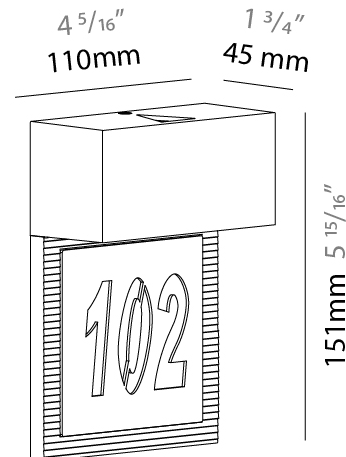

PROJECT	_____
TYPE	_____
SPECIFIER	_____
QUANTITY	_____
DATE	_____

CARTELLO SIGNAL SURFACE

D93127

base number

1. To build a product code in our configurator select the specify button on the base model # product page
2. To build a manual product code on this datasheet choose from the options listed below in blue font and add the suffix to the base model #

GENERAL

Series: Cartello
Subseries: Cartello Signal
Brand: Milan
Division: Design
Mounting Type: Surface
Mounting Location: Wall
Subcategory: Wall Effect

PHYSICAL

Shape: Rectangle
Length (mm): 110
Length (in): 4 ⁵/₁₆
Height (mm): 151
Depth (mm): 45
Height (in): 5 ¹⁵/₁₆
Depth (in): 1 ³/₄
Extension (mm): 45
Extension (in): 1 ³/₄
Light Distribution: Downlight
Weight (kg): 0.3
Weight (lbs): 0.599
Fixture Finish: Metallic Gray
Fixture Material: Extruded Aluminum

ELECTRICAL

Number of Lamps: 2
Lamp Type: LED
Max. Wattage Per Lamp (W): 8
Dimming: Electronic Low Voltage Dimming
Input Voltage (V): 120Vac Direct Line

LED

Number of LEDs: 2
Color Temperature (°K): 3000
Max. Delivered Lumen (lm): 600
CRI: >80 CRI

OPTICAL

RATINGS AND CERTIFICATIONS

Certified By: CSA Certified to UL and CSA Standards
IP rating: IP44