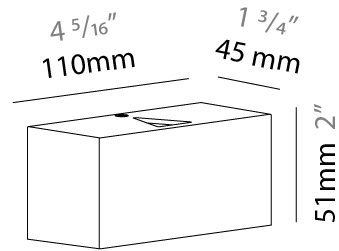

PROJECT	
TYPE	
SPECIFIER	
QUANTITY	
DATE	

CARTELLO STANDARD SURFACE

D93123

base number

1. To build a product code in our configurator select the specify button on the base model # product page
2. To build a manual product code on this datasheet choose from the options listed below in blue font and add the suffix to the base model #

GENERAL

Series: Cartello
Subseries: Cartello Standard
Brand: Milan
Division: Design
Mounting Type: Surface
Mounting Location: Wall
Subcategory: Up/Down Light

PHYSICAL

Shape: Rectangle
Length (mm): 110
Length (in): 4 ⁵/₁₆
Height (mm): 51
Depth (mm): 45
Height (in): 2
Depth (in): 1 ³/₄
Extension (mm): 45
Extension (in): 1 ³/₄
Light Distribution: Direct / Indirect
Weight (kg): 0.3
Weight (lbs): 0.599
Fixture Finish: Metallic Gray
Fixture Material: Aluminum

ELECTRICAL

Number of Lamps: 2
Lamp Type: LED
Max. Wattage Per Lamp (W): 4
Dimming: Electronic Low Voltage Dimming
Input Voltage (V): 120Vac Direct Line

LED

Number of LEDs: 2
Color Temperature (°K): 3000
Max. Delivered Lumen (lm): 600
CRI: >80 CRI

OPTICAL

RATINGS AND CERTIFICATIONS

Certified By: CSA Certified to UL and CSA Standards
IP rating: IP20

J-Box cover plate included