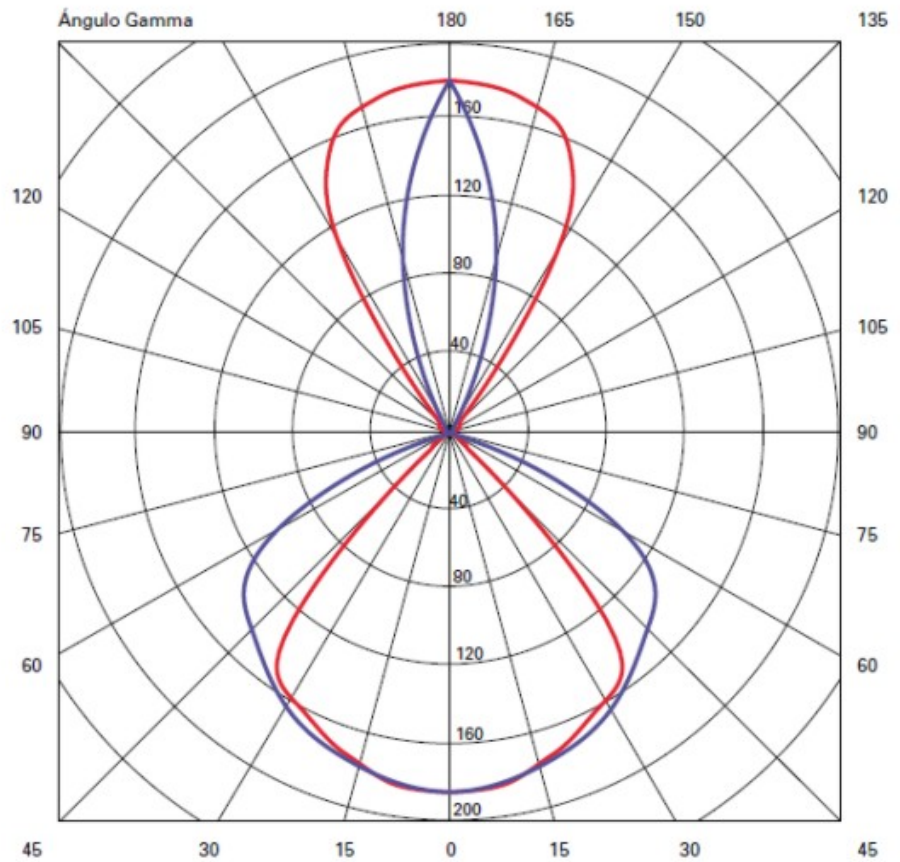

D93123

PROJECT	_____
TYPE	_____
SPECIFIER	_____
QUANTITY	_____
DATE	_____

D