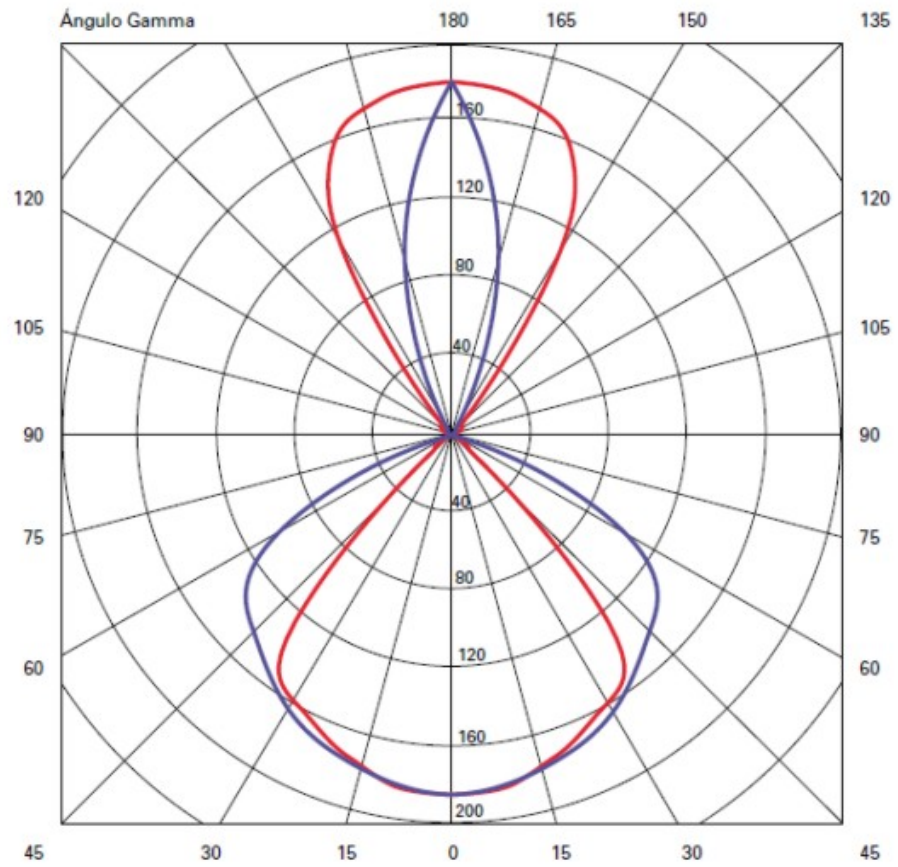

CARTELLO STANDARD SURFACE

D93122

PROJECT	
TYPE	
SPECIFIER	
QUANTITY	
DATE	

D