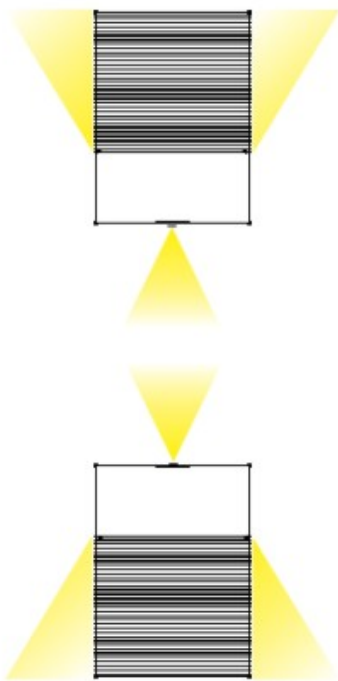

PROJECT	
TYPE	
SPECIFIER	
QUANTITY	
DATE