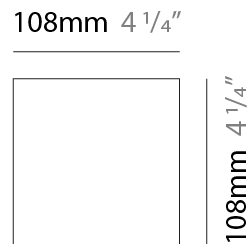

PROJECT	
TYPE	
SPECIFIER	
QUANTITY	
DATE	

CARTELLO STANDARD SURFACE

D93123

base number

1. To build a product code in our configurator select the specify button on the base model # product page
2. To build a manual product code on this datasheet choose from the options listed below in blue font and add the suffix to the base model #

GENERAL

Series: Cartello
Subseries: Cartello Standard
Brand: Milan
Division: Design
Mounting Type: Surface
Mounting Location: Wall
Subcategory: Up/Down Light

PHYSICAL

Shape: Rectangle
Length (mm): 110
Length (in): 4 ⁵/₁₆
Height (mm): 51
Depth (mm): 45
Height (in): 2
Depth (in): 1 ³/₄
Extension (mm): 45
Extension (in): 1 ³/₄
Light Distribution: Direct / Indirect
Weight (kg): 0.3
Weight (lbs): 0.599
Fixture Finish: Metallic Gray
Fixture Material: Aluminum

ELECTRICAL

Number of Lamps: 2
Lamp Type: LED
Max. Wattage Per Lamp (W): 4
Dimming: Electronic Low Voltage Dimming
Input Voltage (V): 120Vac Direct Line

LED

Number of LEDs: 2
Color Temperature (°K): 3000
Max. Delivered Lumen (lm): 600
CRI: >80 CRI

OPTICAL

RATINGS AND CERTIFICATIONS

Certified By: CSA Certified to UL and CSA Standards
IP rating: IP20

J-Box cover plate included