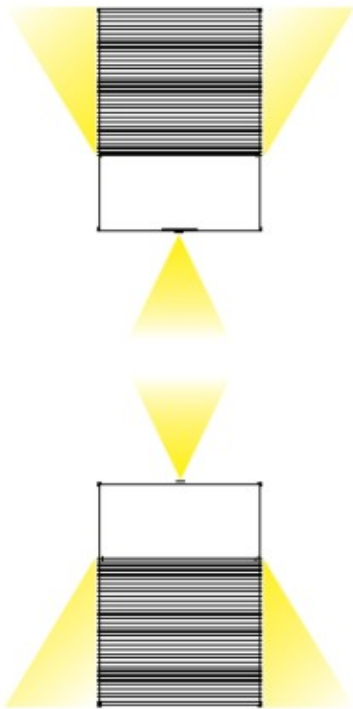

CARTELLO STANDARD SURFACE

D93122

PROJECT	
TYPE	
SPECIFIER	
QUANTITY	
DATE	

D