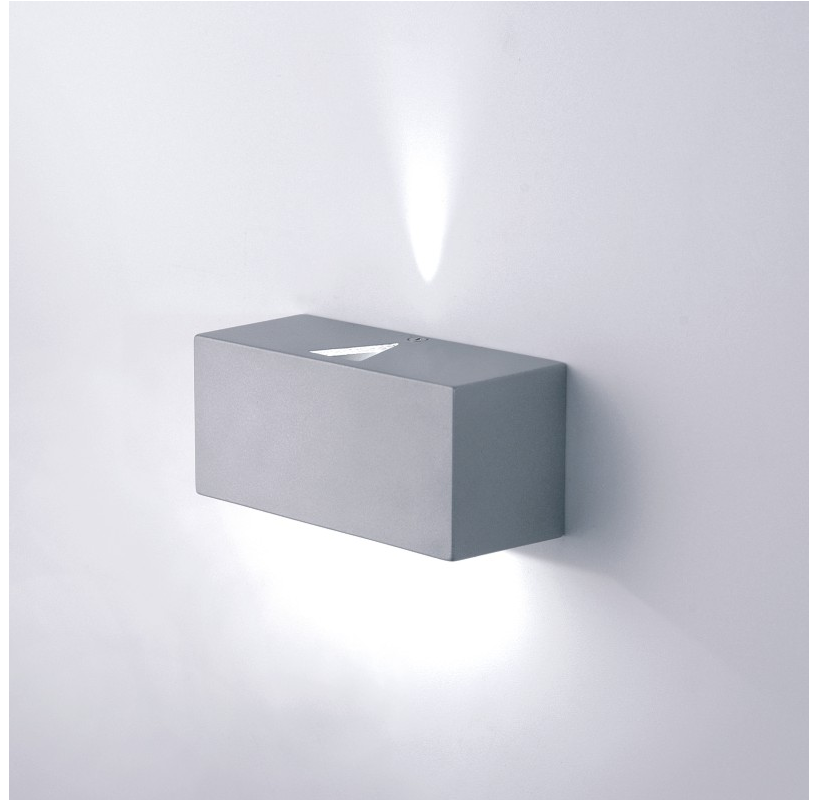

PROJECT	
TYPE	
SPECIFIER	
QUANTITY	
DATE	

CARTELLO STANDARD SURFACE

D93123

base number

1. To build a product code in our configurator select the specify button on the base model # product page
2. To build a manual product code on this datasheet choose from the options listed below in blue font and add the suffix to the base model #

GENERAL

Series: Cartello
Subseries: Cartello Standard
Brand: Milan
Division: Design
Mounting Type: Surface
Mounting Location: Wall
Subcategory: Up/Down Light

PHYSICAL

Shape: Rectangle
Length (mm): 110
Length (in): 4 ⁵/₁₆
Height (mm): 51
Depth (mm): 45
Height (in): 2
Depth (in): 1 ³/₄
Extension (mm): 45
Extension (in): 1 ³/₄
Light Distribution: Direct / Indirect
Weight (kg): 0.3
Weight (lbs): 0.599
Fixture Finish: Metallic Gray
Fixture Material: Aluminum

ELECTRICAL

Number of Lamps: 2
Lamp Type: LED
Max. Wattage Per Lamp (W): 4
Dimming: Electronic Low Voltage Dimming
Input Voltage (V): 120Vac Direct Line

LED

Number of LEDs: 2
Color Temperature (°K): 3000
Max. Delivered Lumen (lm): 600
CRI: >80 CRI

OPTICAL

RATINGS AND CERTIFICATIONS

Certified By: CSA Certified to UL and CSA Standards
IP rating: IP20

J-Box cover plate included