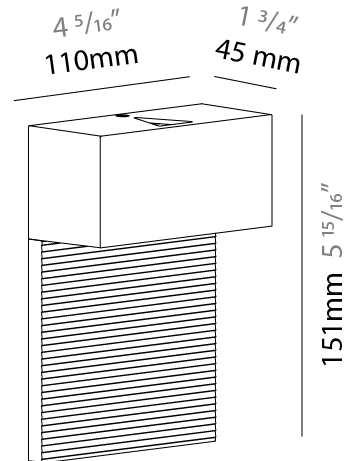

PROJECT	_____
TYPE	_____
SPECIFIER	_____
QUANTITY	_____
DATE	_____

CARTELLO STANDARD SURFACE

D93039

base number

1. To build a product code in our configurator select the specify button on the base model # product page
2. To build a manual product code on this datasheet choose from the options listed below in blue font and add the suffix to the base model #

GENERAL

Series: Cartello
Subseries: Cartello Standard
Brand: Milan
Division: Design
Mounting Type: Surface
Mounting Location: Wall
Subcategory: Up/Down Light

PHYSICAL

Shape: Rectangle
Length (mm): 110
Length (in): 4 ⁵/₁₆
Height (mm): 151
Height (in): 5 ¹⁵/₁₆
Extension (mm): 45
Extension (in): 1 ³/₄
Light Distribution: Direct / Indirect
Weight (kg): 0.41
Weight (lbs): 0.9
Fixture Finish: Metallic Gray
Fixture Material: Aluminum

ELECTRICAL

Number of Lamps: 1
Lamp Type: LED Retrofit
Lamp Shape: T4
Bulb Included: Bulb Not Included
Total Output Wattage (W): 3
Max. Wattage Per Lamp (W): 3
Lamp Base: G9
Input Voltage (V): 120

LED

OPTICAL

RATINGS AND CERTIFICATIONS

Certified By: CSA Certified to UL and CSA Standards
IP rating: IP20