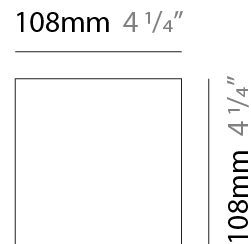

PROJECT	
TYPE	
SPECIFIER	
QUANTITY	
DATE	

CARTELLO STANDARD SURFACE

D93040

base number

1. To build a product code in our configurator select the specify button on the base model # product page
2. To build a manual product code on this datasheet choose from the options listed below in blue font and add the suffix to the base model #

GENERAL

Series: Cartello
Subseries: Cartello Standard
Brand: Milan
Division: Design
Mounting Type: Surface
Mounting Location: Wall
Subcategory: Up/Down Light

PHYSICAL

Shape: Rectangle
Length (mm): 110
Length (in): 4 ⁵/₁₆
Height (mm): 51
Height (in): 2
Extension (mm): 45
Extension (in): 1 ³/₄
Light Distribution: Direct / Indirect
Weight (kg): 0.41
Weight (lbs): 0.9
Fixture Finish: Metallic Gray
Fixture Material: Aluminum

ELECTRICAL

Number of Lamps: 1
Lamp Type: LED Retrofit
Lamp Shape: T4
Bulb Included: Bulb Not Included
Total Output Wattage (W): 3
Max. Wattage Per Lamp (W): 3
Lamp Base: G9
Input Voltage (V): 120

LED

OPTICAL

RATINGS AND CERTIFICATIONS

Certified By: CSA Certified to UL and CSA Standards
IP rating: IP20

J-Box cover plate included