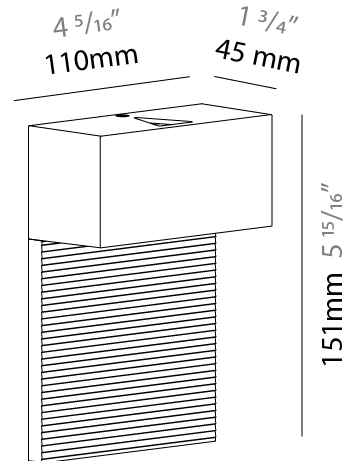

PROJECT	_____
TYPE	_____
SPECIFIER	_____
QUANTITY	_____
DATE	_____

CARTELLO STANDARD SURFACE

D93122

base number

1. To build a product code in our configurator select the specify button on the base model # product page
2. To build a manual product code on this datasheet choose from the options listed below in blue font and add the suffix to the base model #

GENERAL

Series: Cartello
Subseries: Cartello Standard
Brand: Milan
Division: Design
Mounting Type: Surface
Mounting Location: Wall
Subcategory: Up/Down Light

PHYSICAL

Shape: Rectangle
Length (mm): 110
Length (in): 4 ⁵/₁₆
Height (mm): 151
Depth (mm): 45
Height (in): 5 ¹⁵/₁₆
Depth (in): 1 ³/₄
Extension (mm): 45
Extension (in): 1 ³/₄
Light Distribution: Direct / Indirect
Weight (kg): 0.3
Weight (lbs): 0.599
Fixture Finish: Metallic Gray
Fixture Material: Aluminum

ELECTRICAL

Number of Lamps: 2
Lamp Type: LED
Max. Wattage Per Lamp (W): 4
Dimming: Electronic Low Voltage Dimming
Input Voltage (V): 120Vac Direct Line

LED

Number of LEDs: 2
Color Temperature (°K): 3000
Max. Delivered Lumen (lm): 600
CRI: >80 CRI

OPTICAL

RATINGS AND CERTIFICATIONS

Certified By: CSA Certified to UL and CSA Standards
IP rating: IP20