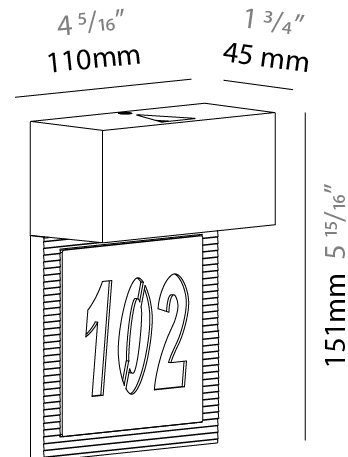

CARTELLO SIGNAL SURFACE

D93053

base number

1. To build a product code in our configurator select the specify button on the base model # product page
2. To build a manual product code on this datasheet choose from the options listed below in blue font and add the suffix to the base model #

GENERAL

Series: Cartello
Subseries: Cartello Signal
Brand: Milan
Division: Design
Mounting Type: Surface
Mounting Location: Wall
Subcategory: Wall Effect

PHYSICAL

Shape: Rectangle
Length (mm): 110
Length (in): 4 ⁵/₁₆
Height (mm): 151
Height (in): 5 ¹⁵/₁₆
Extension (mm): 45
Extension (in): 1 ³/₄
Light Distribution: Direct
Weight (kg): 0.82
Weight (lbs): 1.81
Fixture Finish: Metallic Gray
Fixture Material: Aluminum

ELECTRICAL

Number of Lamps: 1
Lamp Type: LED Retrofit
Lamp Shape: T4
Bulb Included: Bulb Not Included
Total Output Wattage (W): 3.5
Max. Wattage Per Lamp (W): 3.5
Lamp Base: G9
Input Voltage (V): 120Vac Direct Line

LED

OPTICAL

RATINGS AND CERTIFICATIONS

Certified By: CSA Certified to UL and CSA Standards
IP rating: IP20

PROJECT	
TYPE	
SPECIFIER	
QUANTITY	
DATE