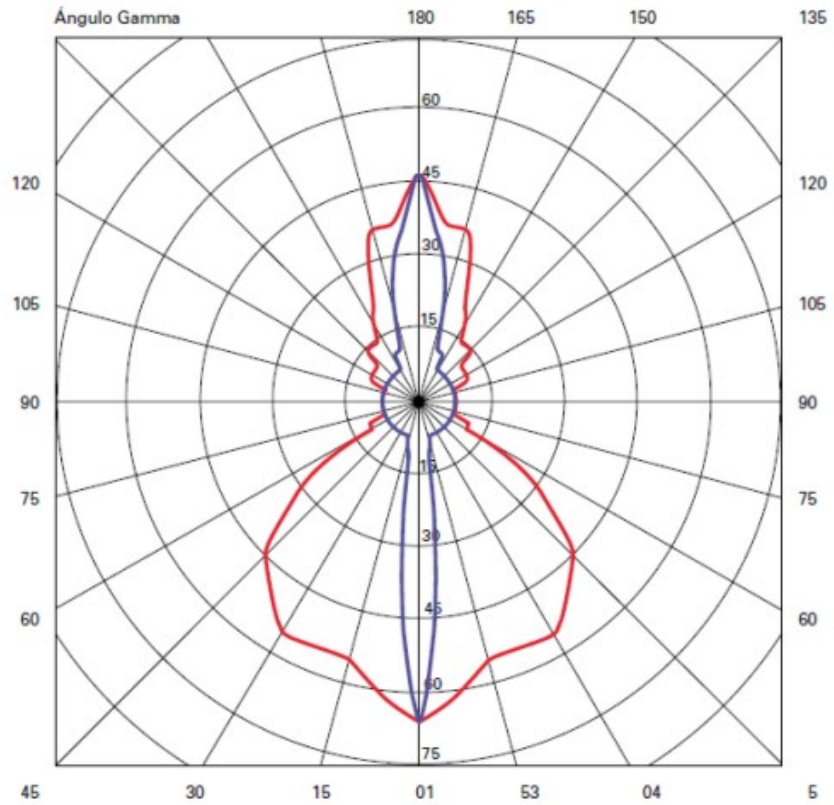

CARTELLO STANDARD SURFACE

D93040

PROJECT	
TYPE	
SPECIFIER	
QUANTITY	
DATE	

D