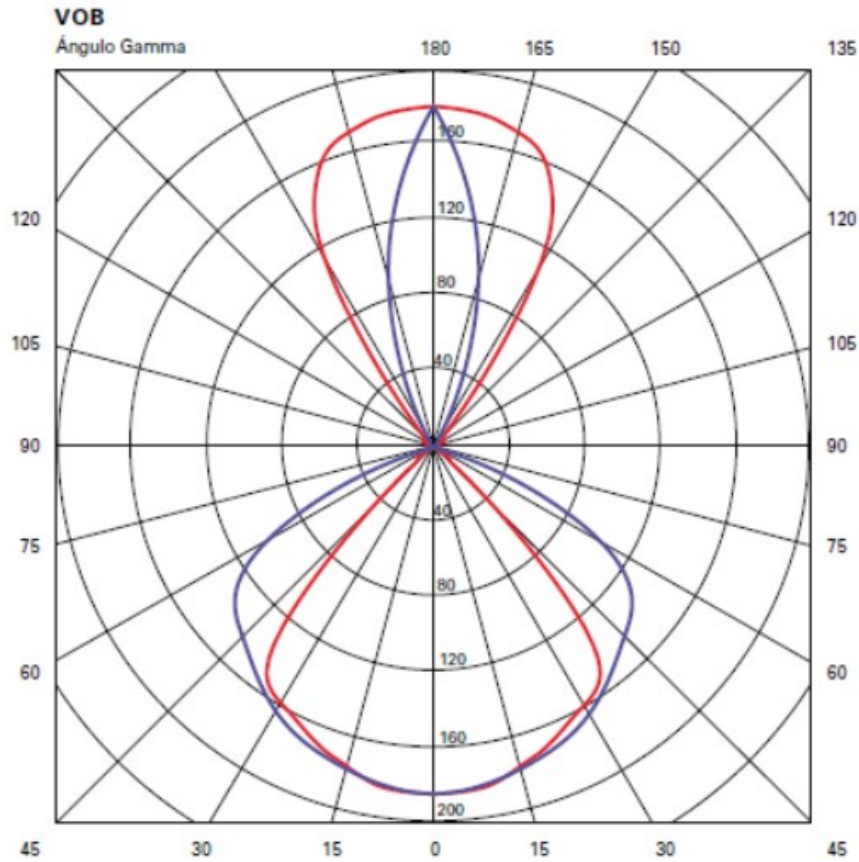

CARTELLO SIGNAL SURFACE

D93127

PROJECT	
TYPE	
SPECIFIER	
QUANTITY	
DATE	

D