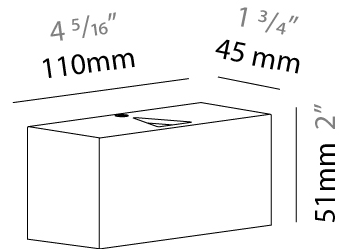

PROJECT	
TYPE	
SPECIFIER	
QUANTITY	
DATE	

CARTELLO STANDARD SURFACE

D93040

base number

1. To build a product code in our configurator select the specify button on the base model # product page
2. To build a manual product code on this datasheet choose from the options listed below in blue font and add the suffix to the base model #

GENERAL

Series: Cartello
Subseries: Cartello Standard
Brand: Milan
Division: Design
Mounting Type: Surface
Mounting Location: Wall
Subcategory: Up/Down Light

PHYSICAL

Shape: Rectangle
Length (mm): 110
Length (in): 4 ⁵/₁₆
Height (mm): 51
Height (in): 2
Extension (mm): 45
Extension (in): 1 ³/₄
Light Distribution: Direct / Indirect
Weight (kg): 0.41
Weight (lbs): 0.9
Fixture Finish: Metallic Gray
Fixture Material: Aluminum

ELECTRICAL

Number of Lamps: 1
Lamp Type: LED Retrofit
Lamp Shape: T4
Bulb Included: Bulb Not Included
Total Output Wattage (W): 3
Max. Wattage Per Lamp (W): 3
Lamp Base: G9
Input Voltage (V): 120

LED

OPTICAL

RATINGS AND CERTIFICATIONS

Certified By: CSA Certified to UL and CSA Standards
IP rating: IP20

J-Box cover plate included