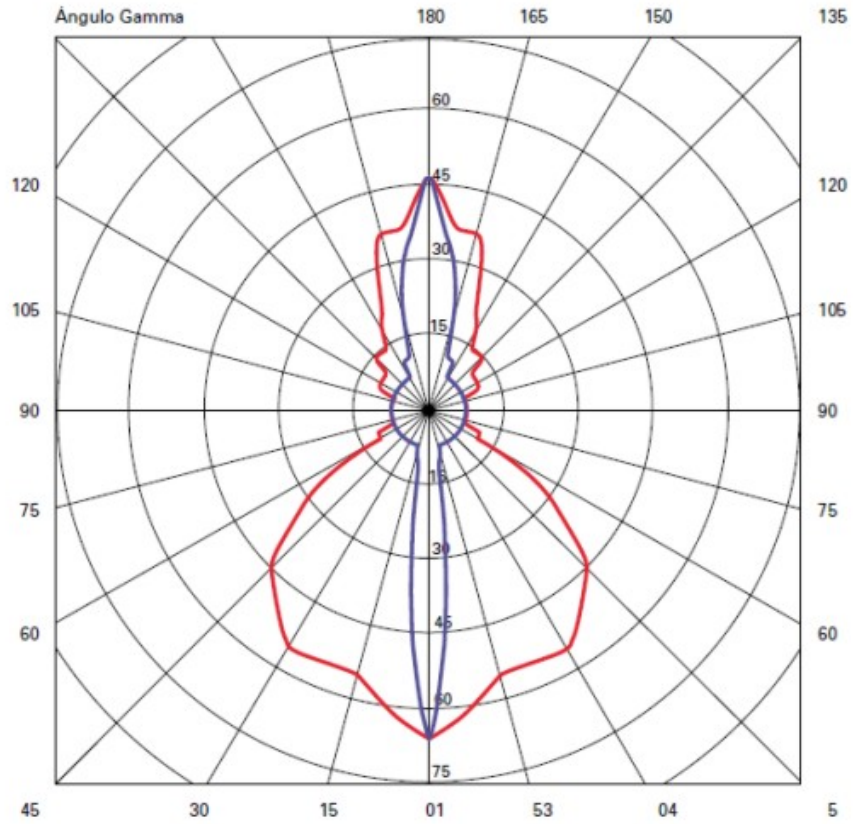

PROJECT	
TYPE	
SPECIFIER	
QUANTITY	
DATE