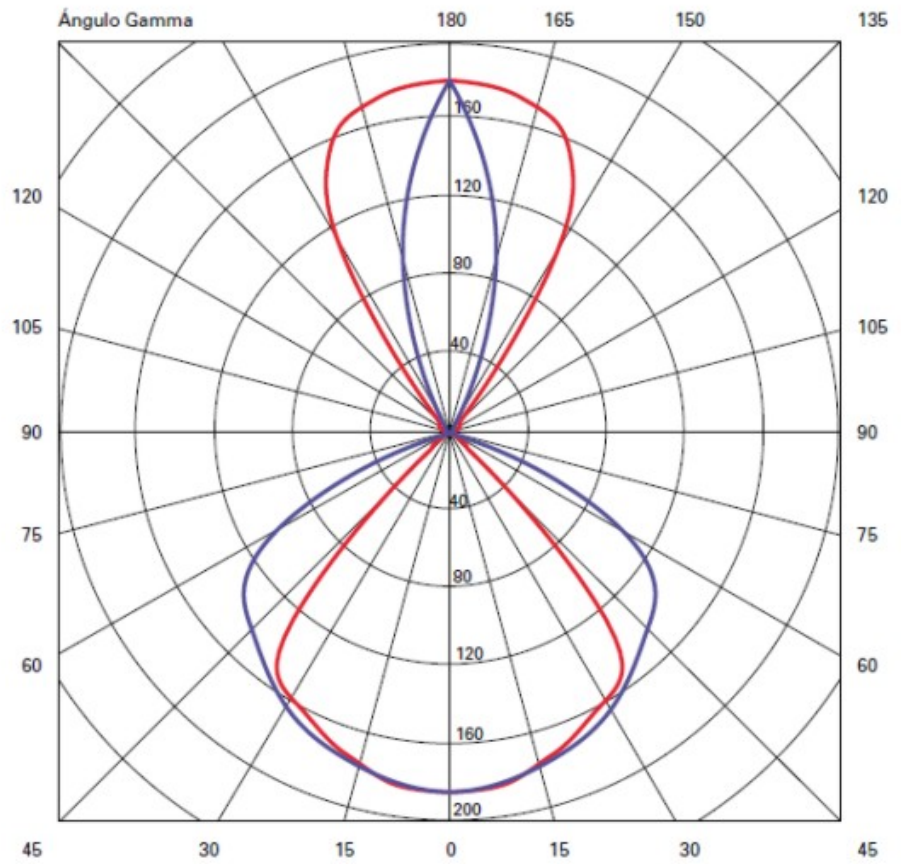

D93123

PROJECT	_____
TYPE	_____
SPECIFIER	_____
QUANTITY	_____
DATE	_____

D