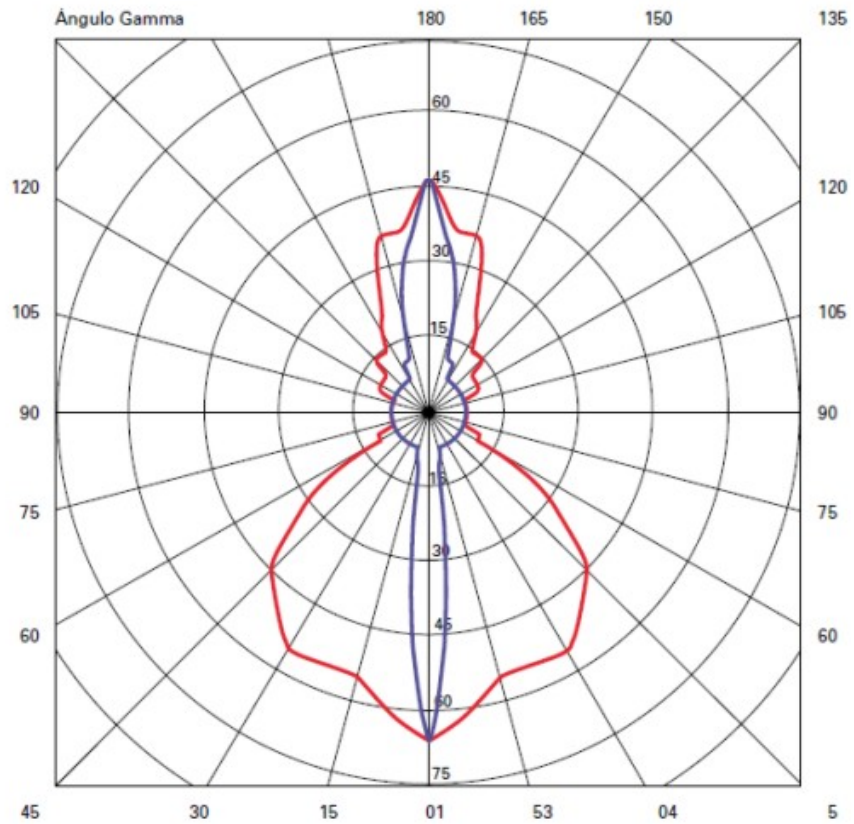

PROJECT	
TYPE	
SPECIFIER	
QUANTITY	
DATE