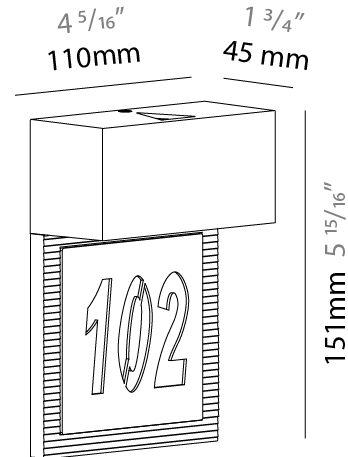

CARTELLO SIGNAL SURFACE

D93053

base number

1. To build a product code in our configurator select the specify button on the base model # product page
2. To build a manual product code on this datasheet choose from the options listed below in blue font and add the suffix to the base model #

GENERAL

Series: Cartello
Subseries: Cartello Signal
Brand: Milan
Division: Design
Mounting Type: Surface
Mounting Location: Wall
Subcategory: Wall Effect

PHYSICAL

Shape: Rectangle
Length (mm): 110
Length (in): 4 ⁵/₁₆
Height (mm): 151
Height (in): 5 ¹⁵/₁₆
Extension (mm): 45
Extension (in): 1 ³/₄
Light Distribution: Direct
Weight (kg): 0.82
Weight (lbs): 1.81
Fixture Finish: Metallic Gray
Fixture Material: Aluminum

ELECTRICAL

Number of Lamps: 1
Lamp Type: LED Retrofit
Lamp Shape: T4
Bulb Included: Bulb Not Included
Total Output Wattage (W): 3.5
Max. Wattage Per Lamp (W): 3.5
Lamp Base: G9
Input Voltage (V): 120Vac Direct Line

LED

OPTICAL

RATINGS AND CERTIFICATIONS

Certified By: CSA Certified to UL and CSA Standards
IP rating: IP20

PROJECT	
TYPE	
SPECIFIER	
QUANTITY	
DATE