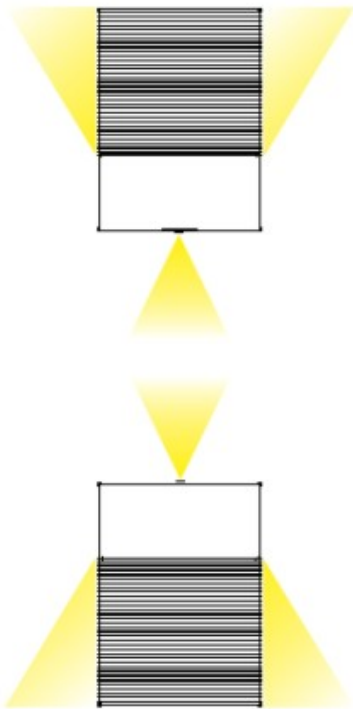

CARTELLO STANDARD SURFACE

D93122

PROJECT	_____
TYPE	_____
SPECIFIER	_____
QUANTITY	_____
DATE	_____

D