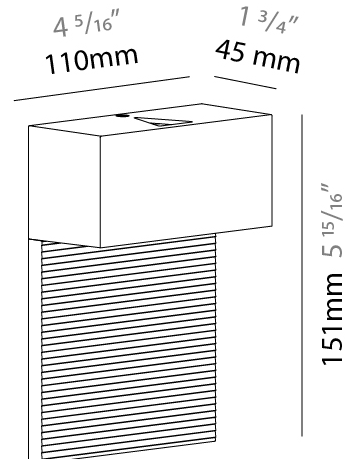

CARTELLO STANDARD SURFACE

D93039

base number

1. To build a product code in our configurator select the specify button on the base model # product page
2. To build a manual product code on this datasheet choose from the options listed below in blue font and add the suffix to the base model #

GENERAL

Series: Cartello
Subseries: Cartello Standard
Brand: Milan
Division: Design
Mounting Type: Surface
Mounting Location: Wall
Subcategory: Up/Down Light

PHYSICAL

Shape: Rectangle
Length (mm): 110
Length (in): $4 \frac{5}{16}$
Height (mm): 151
Height (in): $5 \frac{15}{16}$
Extension (mm): 45
Extension (in): $1 \frac{3}{4}$
Light Distribution: Direct / Indirect
Weight (kg): 0.41
Weight (lbs): 0.9
Fixture Finish: Metallic Gray
Fixture Material: Aluminum

ELECTRICAL

Number of Lamps: 1
Lamp Type: LED Retrofit
Lamp Shape: T4
Bulb Included: Bulb Not Included
Total Output Wattage (W): 3
Max. Wattage Per Lamp (W): 3
Lamp Base: G9
Input Voltage (V): 120

LED

OPTICAL

RATINGS AND CERTIFICATIONS

Certified By: CSA Certified to UL and CSA Standards
IP rating: IP20

PROJECT

TYPE

SPECIFIER

QUANTITY

DATE