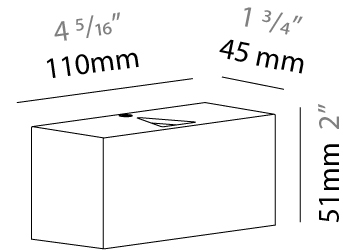

PROJECT	_____
TYPE	_____
SPECIFIER	_____
QUANTITY	_____
DATE	_____

CARTELLO STANDARD SURFACE

D93040

base number

1. To build a product code in our configurator select the specify button on the base model # product page
2. To build a manual product code on this datasheet choose from the options listed below in blue font and add the suffix to the base model #

GENERAL

Series: Cartello
Subseries: Cartello Standard
Brand: Milan
Division: Design
Mounting Type: Surface
Mounting Location: Wall
Subcategory: Up/Down Light

PHYSICAL

Shape: Rectangle
Length (mm): 110
Length (in): 4 ⁵/₁₆
Height (mm): 51
Height (in): 2
Extension (mm): 45
Extension (in): 1 ³/₄
Light Distribution: Direct / Indirect
Weight (kg): 0.41
Weight (lbs): 0.9
Fixture Finish: Metallic Gray
Fixture Material: Aluminum

ELECTRICAL

Number of Lamps: 1
Lamp Type: LED Retrofit
Lamp Shape: T4
Bulb Included: Bulb Not Included
Total Output Wattage (W): 3
Max. Wattage Per Lamp (W): 3
Lamp Base: G9
Input Voltage (V): 120

LED

OPTICAL

RATINGS AND CERTIFICATIONS

Certified By: CSA Certified to UL and CSA Standards
IP rating: IP20

J-Box cover plate included