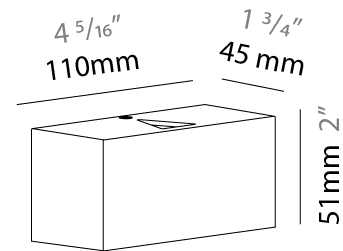

PROJECT	
TYPE	
SPECIFIER	
QUANTITY	
DATE	

CARTELLO STANDARD SURFACE

D93123

base number

1. To build a product code in our configurator select the specify button on the base model # product page
2. To build a manual product code on this datasheet choose from the options listed below in blue font and add the suffix to the base model #

GENERAL

Series: Cartello
Subseries: Cartello Standard
Brand: Milan
Division: Design
Mounting Type: Surface
Mounting Location: Wall
Subcategory: Up/Down Light

PHYSICAL

Shape: Rectangle
Length (mm): 110
Length (in): 4 ⁵/₁₆
Height (mm): 51
Depth (mm): 45
Height (in): 2
Depth (in): 1 ³/₄
Extension (mm): 45
Extension (in): 1 ³/₄
Light Distribution: Direct / Indirect
Weight (kg): 0.3
Weight (lbs): 0.599
Fixture Finish: Metallic Gray
Fixture Material: Aluminum

ELECTRICAL

Number of Lamps: 2
Lamp Type: LED
Max. Wattage Per Lamp (W): 4
Dimming: Electronic Low Voltage Dimming
Input Voltage (V): 120Vac Direct Line

LED

Number of LEDs: 2
Color Temperature (°K): 3000
Max. Delivered Lumen (lm): 600
CRI: >80 CRI

OPTICAL

RATINGS AND CERTIFICATIONS

Certified By: CSA Certified to UL and CSA Standards
IP rating: IP20

J-Box cover plate included