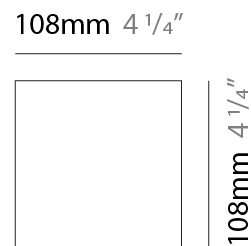

PROJECT	
TYPE	
SPECIFIER	
QUANTITY	
DATE	

CARTELLO STANDARD SURFACE

D93123

base number

1. To build a product code in our configurator select the specify button on the base model # product page
2. To build a manual product code on this datasheet choose from the options listed below in blue font and add the suffix to the base model #

GENERAL

Series: Cartello
Subseries: Cartello Standard
Brand: Milan
Division: Design
Mounting Type: Surface
Mounting Location: Wall
Subcategory: Up/Down Light

PHYSICAL

Shape: Rectangle
Length (mm): 110
Length (in): 4 ⁵/₁₆
Height (mm): 51
Depth (mm): 45
Height (in): 2
Depth (in): 1 ³/₄
Extension (mm): 45
Extension (in): 1 ³/₄
Light Distribution: Direct / Indirect
Weight (kg): 0.3
Weight (lbs): 0.599
Fixture Finish: Metallic Gray
Fixture Material: Aluminum

ELECTRICAL

Number of Lamps: 2
Lamp Type: LED
Max. Wattage Per Lamp (W): 4
Dimming: Electronic Low Voltage Dimming
Input Voltage (V): 120Vac Direct Line

LED

Number of LEDs: 2
Color Temperature (°K): 3000
Max. Delivered Lumen (lm): 600
CRI: >80 CRI

OPTICAL

RATINGS AND CERTIFICATIONS

Certified By: CSA Certified to UL and CSA Standards
IP rating: IP20

J-Box cover plate included