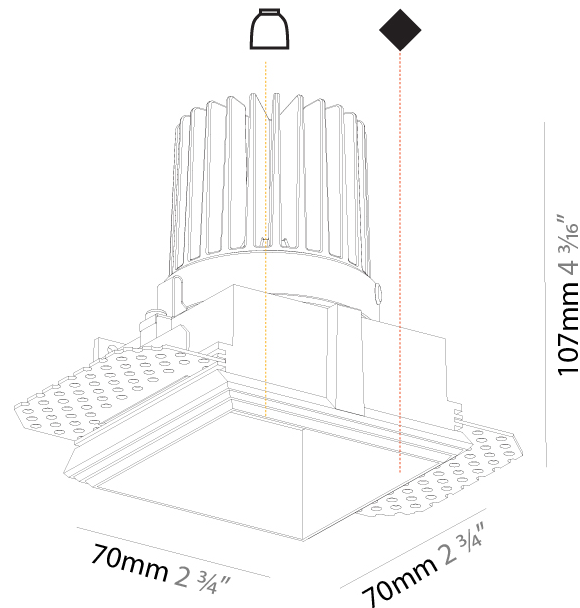

PHYSICAL

Shape: Square
Length (mm): 70
Length (in): 2 3/4
Width (mm): 70
Width (in): 2 3/4
Height (mm): 107
Height (in): 4 3/16
Ceiling Thickness (mm): 10 / 12.5 / 15
Ceiling Thickness (in): 3/8 or 1/2 or 9/16
Min. Recessing Depth (mm): 130
Min. Recessing Depth (in): 5 1/8
Light Distribution: Downlight
Fixture Finish: SSR / BKV / CWI / CRY / HAB / UFT / ITA / RUA / FTG / MYG / LOD / PUS / FRO / FUP / KIA / POP / BLS / SPG / MEY / GOH / GUM / CHC / COM / ABZ / JAG / OBR / MOS / ROR
Fixture Material: Aluminum Die Cast
Cut-out Measurements: 85mm / 3 3/8" x 85mm / 3 3/8"
Upon Request: Unique Ceiling Thickness

ELECTRICAL

Lamp Type: LED (Zhaga Standard)
Input Wattage (W): 14.5
Total Output Wattage (W): 13.4
Dimming: Tri-Mode (Non-Dimming and Phase Dimming (120Vac only) and 0-10V Dimming)
Driver Included: No
Driver Location: Recessed Housing
Driver Type: Constant Current - Universal
Driver Class: Class 2
Housing: See components
Input Voltage (V): 120 - 277
Constant Current (MA): 350

LED

Color Temperature (°K): 2700 / 3000 / 3500 / 4000
Max. Delivered Lumen (lm): 890 / 920 / 970 / 990
CRI: >90 CRI
Upon Request: Special Color Temperature RGB-W Tunable White Special LED

OPTICAL

Reflector: 20 / 40 / 60
Upon Request: Special Beam Angles

RATINGS AND CERTIFICATIONS

Certified By: Certified for North American Standards
IP rating: IP20