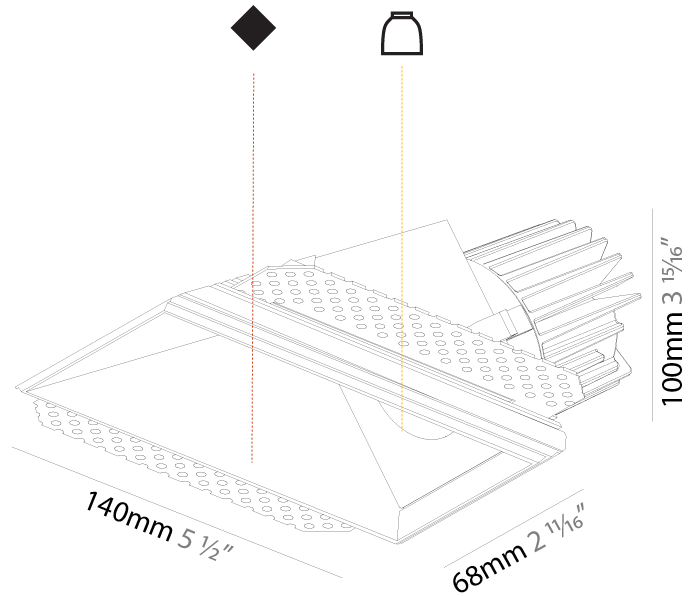

GENERAL

Series: Cave
Subseries: Cave Wallwash
Brand: Prolicht
Division: Architectural
Mounting Type: Trimless
Mounting Location: Ceiling
Subcategory: Downlight

PHYSICAL

Shape: Rectangle
Length (mm): 140
Length (in): 5 1/2
Width (mm): 70
Width (in): 2 3/4
Height (mm): 100
Height (in): 3 15/16
Ceiling Thickness (mm): 10 / 12.5 / 15
Ceiling Thickness (in): 3/8 or 1/2 or 9/16
Min. Recessing Depth (mm): 110
Min. Recessing Depth (in): 4 5/16
Light Distribution: Asymmetric
Fixture Finish: SSR / BKV / CWI / CRY / HAB / UFT / ITA / RUA / FTG / MYG / LOD / PUS / FRO / FUP / KIA / POP / BLS / SPG / MEY / GOH / GUM / CHC / COM / ABZ / JAG / OBR / MOS / ROR
Fixture Material: Aluminum Die Cast
Cut-out Measurements: 150mm / 5 7/8" x 85mm / 3 3/8"
Upon Request: Unique Ceiling Thickness

ELECTRICAL

Lamp Type: LED (Zhaga Standard)
Total Output Wattage (W): 14.7
Dimming: Dali Dimming
Driver Included: No
Driver Location: Recessed Housing
Driver Type: Constant Current -120Vac
Driver Class: Class 2
Housing: See components
Input Voltage (V): 120
Constant Current (MA): 350

LED

Color Temperature (°K): Warm Dim
Max. Delivered Lumen (lm): 850
CRI: >90 CRI
Lamp Life (hrs): 50000
Upon Request: Special Color Temperature

OPTICAL

Reflector°: 20 / 40 / 60
Upon Request: Special Beam Angles

RATINGS AND CERTIFICATIONS

Certified By: Certified for North American Standards
IP rating: IP20