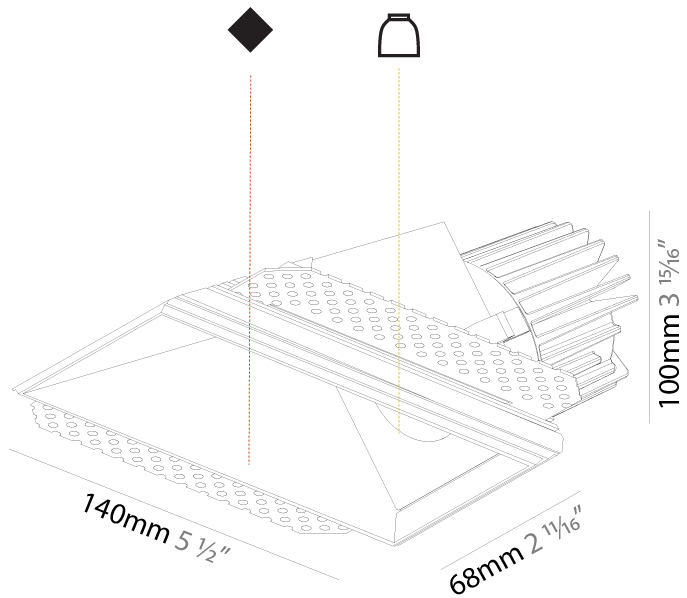

PHYSICAL

Shape: Rectangle
Length (mm): 140
Length (in): 5 1/2
Width (mm): 70
Width (in): 2 3/4
Height (mm): 100
Height (in): 3 15/16
Ceiling Thickness (mm): 10 / 12.5 / 15
Ceiling Thickness (in): 3/8 or 1/2 or 9/16
Min. Recessing Depth (mm): 110
Min. Recessing Depth (in): 4 5/16
Light Distribution: Asymmetric
Fixture Finish: SSR / BKV / CWI / CRY / HAB / UFT / ITA / RUA / FTG / MYG / LOD / PUS / FRO / FUP / KIA / POP / BLS / SPG / MEY / GOH / GUM / CHC / COM / ABZ / JAG / OBR / MOS / ROR
Fixture Material: Aluminum Die Cast
Cut-out Measurements: 150mm / 5 7/8" x 85mm / 3 3/8"
Upon Request: Unique Ceiling Thickness

ELECTRICAL

Lamp Type: LED (Zhaga Standard)
Input Wattage (W): 14.5
Total Output Wattage (W): 13.4
Dimming: Tri-Mode (Non-Dimming and Phase Dimming (120Vac only) and 0-10V Dimming)
Driver Included: No
Driver Location: Recessed Housing
Driver Type: Constant Current - Universal
Driver Class: Class 2
Housing: See components
Input Voltage (V): 120 - 277
Constant Current (MA): 350

LED

Number of LEDs: 1
Color Temperature (°K): 2700 / 3000 / 3500 / 4000
Max. Delivered Lumen (lm): 970 / 1000 / 1058 / 1080
CRI: >90 CRI
Lamp Life (hrs): 50000
Upon Request: Special Color Temperature

OPTICAL

Reflector: 20 / 40 / 60
Upon Request: Special Beam Angles

RATINGS AND CERTIFICATIONS

Certified By: Certified for North American Standards
IP rating: IP20

150mm x 85mm
5 7/8" x 3 3/8"

110mm
4 3/8"

10 | 12 1/2 | 15
3/8" | 1/2" | 9/16"