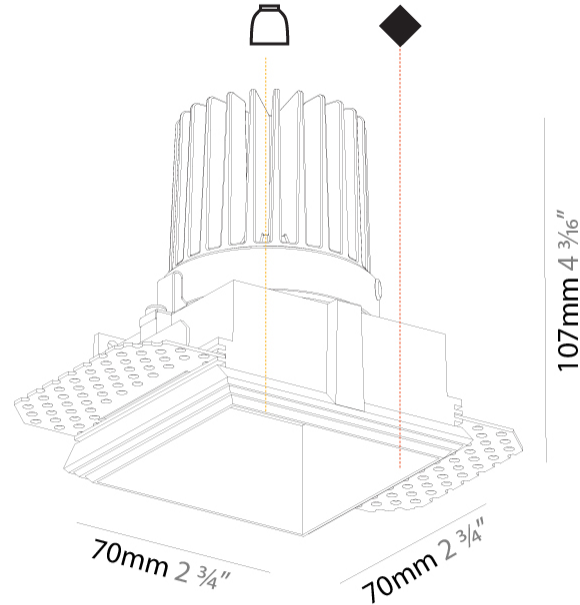

#### PHYSICAL

Shape: Square
Length (mm): 70
Length (in): 2 3/4
Width (mm): 70
Width (in): 2 3/4
Height (mm): 107
Height (in): 4 3/16
Ceiling Thickness (mm): 10 / 12.5 / 15
Ceiling Thickness (in): 3/8 or 1/2 or 9/16
Min. Recessing Depth (mm): 130
Min. Recessing Depth (in): 5 1/8
Light Distribution: Downlight
Fixture Finish: SSR / BKV / CWI / CRY / HAB / UFT / ITA / RUA / FTG / MYG / LOD / PUS / FRO / FUP / KIA / POP / BLS / SPG / MEY / GOH / GUM / CHC / COM / ABZ / JAG / OBR / MOS / ROR
Fixture Material: Aluminum Die Cast
Cut-out Measurements: 85mm / 3 3/8" x 85mm / 3 3/8"
Upon Request: Unique Ceiling Thickness

#### RATINGS AND CERTIFICATIONS

Certified By: Certified for North American Standards
IP rating: IP20

85mm x 85mm  
3 3/8" x 3 3/8"

130mm  
5 1/8"

10 | 12 1/2 | 15  
3/8" | 1/2" | 9/16"