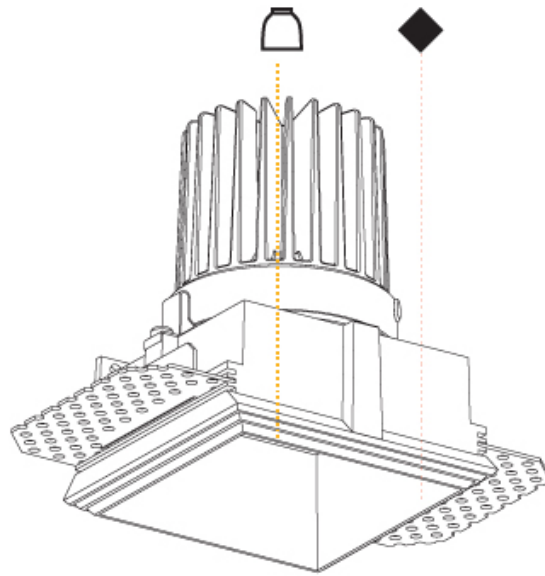

CAVE SINGLE TRIMLESS

A35704-

PROJECT _____

TYPE _____

SPECIFIER _____

QUANTITY _____

DATE _____

A