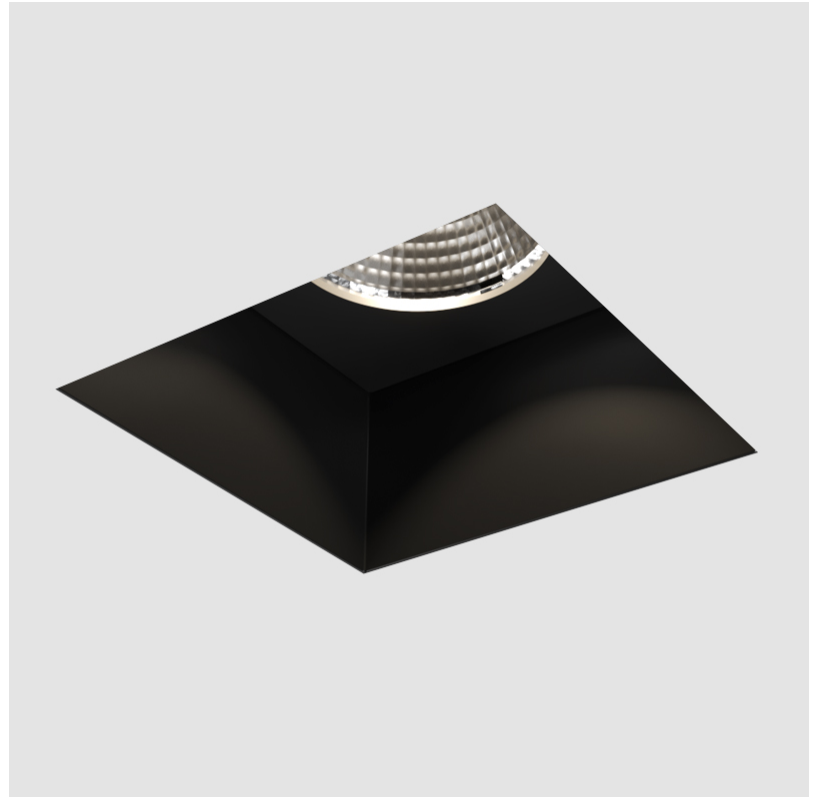

PHYSICAL

Shape: Square
Length (mm): 70
Length (in): 2 3/4
Width (mm): 70
Width (in): 2 3/4
Height (mm): 107
Height (in): 4 3/16
Ceiling Thickness (mm): 10 / 12.5 / 15
Ceiling Thickness (in): 3/8 or 1/2 or 9/16
Min. Recessing Depth (mm): 130
Min. Recessing Depth (in): 5 1/8
Light Distribution: Downlight
Fixture Finish: SSR / BKV / CWI / CRY / HAB / UFT / ITA / RUA / FTG / MYG / LOD / PUS / FRO / FUP / KIA / POP / BLS / SPG / MEY / GOH / GUM / CHC / COM / ABZ / JAG / OBR / MOS / ROR
Fixture Material: Aluminum Die Cast
Cut-out Measurements: 85mm / 3 3/8" x 85mm / 3 3/8"
Upon Request: Unique Ceiling Thickness

ELECTRICAL

Lamp Type: LED (Zhaga Standard)
Input Wattage (W): 14.5
Total Output Wattage (W): 13.4
Dimming: Tri-Mode (Non-Dimming and Phase Dimming (120Vac only) and 0-10V Dimming)
Driver Included: No
Driver Location: Recessed Housing
Driver Type: Constant Current - Universal
Driver Class: Class 2
Housing: See components
Input Voltage (V): 120 - 277
Constant Current (MA): 350

LED

Color Temperature (°K): 2700 / 3000 / 3500 / 4000
Max. Delivered Lumen (lm): 890 / 920 / 970 / 990
CRI: >90 CRI
Upon Request: Special Color Temperature RGB-W Tunable White Special LED

OPTICAL

Reflector: 20 / 40 / 60
Upon Request: Special Beam Angles

RATINGS AND CERTIFICATIONS

Certified By: Certified for North American Standards
IP rating: IP20

85mm x 85mm
3 3/8" x 3 3/8"

130mm
5 1/8"

10 | 12 1/2 | 15
3/8" | 1/2" | 9/16"