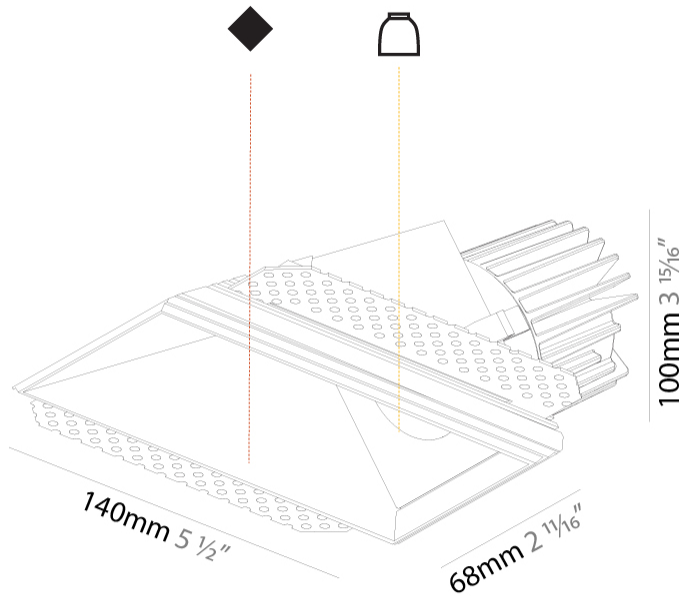

GENERAL

Series: Cave
Subseries: Cave Wallwash
Brand: Prolicht
Division: Architectural
Mounting Type: Trimless
Mounting Location: Ceiling
Subcategory: Downlight

PHYSICAL

Shape: Rectangle
Length (mm): 140
Length (in): 5 1/2
Width (mm): 70
Width (in): 2 3/4
Height (mm): 100
Height (in): 3 15/16
Ceiling Thickness (mm): 10 / 12.5 / 15
Ceiling Thickness (in): 3/8 or 1/2 or 9/16
Min. Recessing Depth (mm): 110
Min. Recessing Depth (in): 4 5/16
Light Distribution: Asymmetric
Fixture Finish: SSR / BKV / CWI / CRY / HAB / UFT / ITA / RUA / FTG / MYG / LOD / PUS / FRO / FUP / KIA / POP / BLS / SPG / MEY / GOH / GUM / CHC / COM / ABZ / JAG / OBR / MOS / ROR
Fixture Material: Aluminum Die Cast
Cut-out Measurements: 150mm / 5 7/8" x 85mm / 3 3/8"
Upon Request: Unique Ceiling Thickness

ELECTRICAL

Lamp Type: LED (Zhaga Standard)
Total Output Wattage (W): 14.7
Dimming: Dali Dimming
Driver Included: No
Driver Location: Recessed Housing
Driver Type: Constant Current -120Vac
Driver Class: Class 2
Housing: See components
Input Voltage (V): 120
Constant Current (MA): 350

LED

Color Temperature (°K): Warm Dim
Max. Delivered Lumen (lm): 850
CRI: >90 CRI
Lamp Life (hrs): 50000
Upon Request: Special Color Temperature

OPTICAL

Reflector°: 20 / 40 / 60
Upon Request: Special Beam Angles

RATINGS AND CERTIFICATIONS

Certified By: Certified for North American Standards
IP rating: IP20