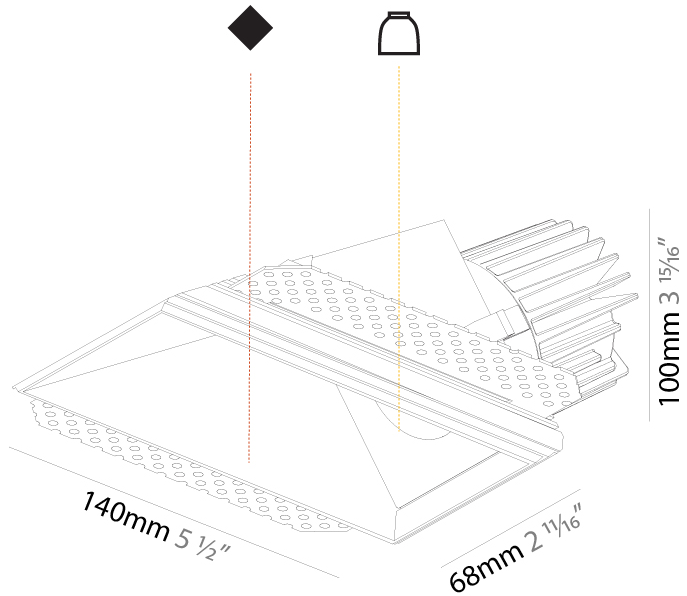

PHYSICAL

Shape: Rectangle
Length (mm): 140
Length (in): 5 1/2
Width (mm): 70
Width (in): 2 3/4
Height (mm): 100
Height (in): 3 15/16
Ceiling Thickness (mm): 10 / 12.5 / 15
Ceiling Thickness (in): 3/8 or 1/2 or 9/16
Min. Recessing Depth (mm): 110
Min. Recessing Depth (in): 4 5/16
Light Distribution: Asymmetric
Fixture Finish: SSR / BKV / CWI / CRY / HAB / UFT / ITA / RUA / FTG / MYG / LOD / PUS / FRO / FUP / KIA / POP / BLS / SPG / MEY / GOH / GUM / CHC / COM / ABZ / JAG / OBR / MOS / ROR
Fixture Material: Aluminum Die Cast
Cut-out Measurements: 150mm / 5 7/8" x 85mm / 3 3/8"
Upon Request: Unique Ceiling Thickness

ELECTRICAL

Lamp Type: LED (Zhaga Standard)
Input Wattage (W): 14.5
Total Output Wattage (W): 13.4
Dimming: Tri-Mode (Non-Dimming and Phase Dimming (120Vac only) and 0-10V Dimming)
Driver Included: No
Driver Location: Recessed Housing
Driver Type: Constant Current - Universal
Driver Class: Class 2
Housing: See components
Input Voltage (V): 120 - 277
Constant Current (MA): 350

LED

Number of LEDs: 1
Color Temperature (°K): 2700 / 3000 / 3500 / 4000
Max. Delivered Lumen (lm): 970 / 1000 / 1058 / 1080
CRI: >90 CRI
Lamp Life (hrs): 50000
Upon Request: Special Color Temperature

OPTICAL

Reflector: 20 / 40 / 60
Upon Request: Special Beam Angles

RATINGS AND CERTIFICATIONS

Certified By: Certified for North American Standards
IP rating: IP20