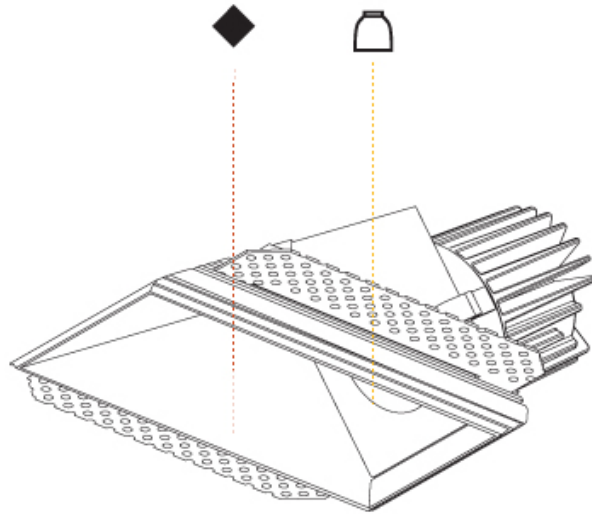

10 | 12 1/2 | 15
3/8" | 1/2" | 9/16"

CAVE WALLWASH TRIMLESS

A35706-

PROJECT _____

TYPE _____

SPECIFIER _____

QUANTITY _____

DATE _____