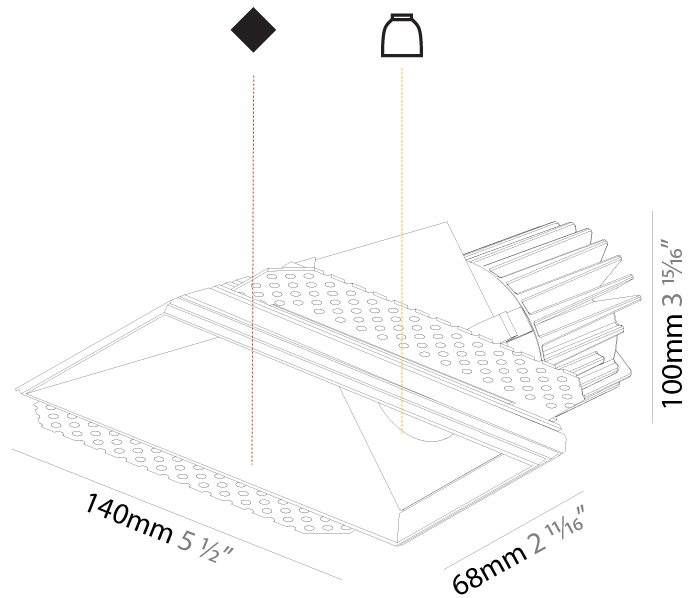

GENERAL

Series: Cave
Subseries: Cave Wallwash
Brand: Prolicht
Division: Architectural
Mounting Type: Trimless
Mounting Location: Ceiling
Subcategory: Downlight

PHYSICAL

Shape: Rectangle
Length (mm): 140
Length (in): 5 1/2
Width (mm): 70
Width (in): 2 3/4
Height (mm): 100
Height (in): 3 15/16
Ceiling Thickness (mm): 10 / 12.5 / 15
Ceiling Thickness (in): 3/8 or 1/2 or 9/16
Min. Recessing Depth (mm): 110
Min. Recessing Depth (in): 4 5/16
Light Distribution: Asymmetric
Fixture Finish: SSR / BKV / CWI / CRY / HAB / UFT / ITA / RUA / FTG / MYG / LOD / PUS / FRO / FUP / KIA / POP / BLS / SPG / MEY / GOH / GUM / CHC / COM / ABZ / JAG / OBR / MOS / ROR
Fixture Material: Aluminum Die Cast
Cut-out Measurements: 150mm / 5 7/8" x 85mm / 3 3/8"
Upon Request: Unique Ceiling Thickness

ELECTRICAL

Lamp Type: LED (Zhaga Standard)
Total Output Wattage (W): 14.7
Dimming: Dali Dimming
Driver Included: No
Driver Location: Recessed Housing
Driver Type: Constant Current -120Vac
Driver Class: Class 2
Housing: See components
Input Voltage (V): 120
Constant Current (MA): 350

LED

Color Temperature (°K): Warm Dim
Max. Delivered Lumen (lm): 850
CRI: >90 CRI
Lamp Life (hrs): 50000
Upon Request: Special Color Temperature

OPTICAL

Reflector°: 20 / 40 / 60
Upon Request: Special Beam Angles

RATINGS AND CERTIFICATIONS

Certified By: Certified for North American Standards
IP rating: IP20