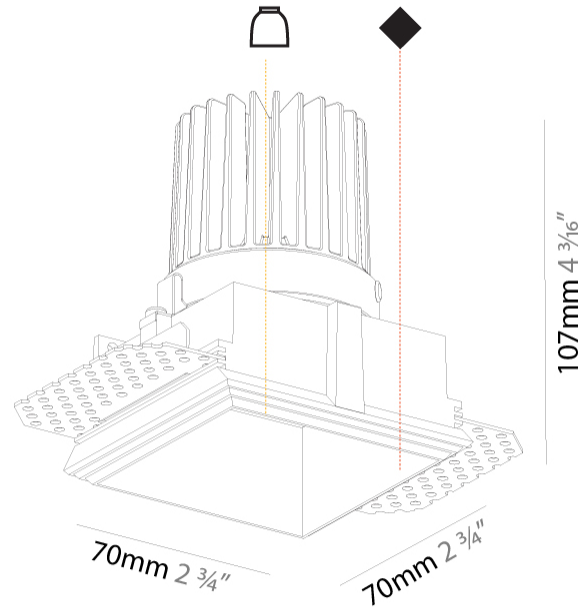

GENERAL

Series: Cave
Subseries: Cave Single
Brand: Prolicht
Division: Architectural
Mounting Type: Trimless
Mounting Location: Ceiling
Subcategory: Downlight

PHYSICAL

Shape: Square
Length (mm): 70
Length (in): 2 3/4
Width (mm): 70
Width (in): 2 3/4
Height (mm): 107
Height (in): 4 3/16
Ceiling Thickness (mm): 10 / 12.5 / 15
Ceiling Thickness (in): 3/8 or 1/2 or 9/16
Min. Recessing Depth (mm): 130
Min. Recessing Depth (in): 5 1/8
Light Distribution: Downlight
Fixture Finish: SSR / BKV / CWI / CRY / HAB / UFT / ITA / RUA / FTG / MYG / LOD / PUS / FRO / FUP / KIA / POP / BLS / SPG / MEY / GOH / GUM / CHC / COM / ABZ / JAG / OBR / MOS / ROR
Fixture Material: Aluminum Die Cast
Cut-out Measurements: 85mm / 3 3/8" x 85mm / 3 3/8"
Upon Request: Unique Ceiling Thickness

ELECTRICAL

Lamp Type: LED (Zhaga Standard)
Total Output Wattage (W): 15
Dimming: Dali Dimming
Driver Included: No
Driver Location: Recessed Housing
Driver Type: Constant Current - 120Vac
Driver Class: Class 2
Housing: See components
Input Voltage (V): 120
Constant Current (MA): 350

LED

Color Temperature (°K): Warm Dim
Max. Delivered Lumen (lm): 770
CRI: >90 CRI
Lamp Life (hrs): 50000
Upon Request: Special Color Temperature RGB-W Tunable White Special LED

OPTICAL

Reflector: 20 / 40 / 60
Upon Request: Special Beam Angles

RATINGS AND CERTIFICATIONS

Certified By: Certified for North American Standards
IP rating: IP20