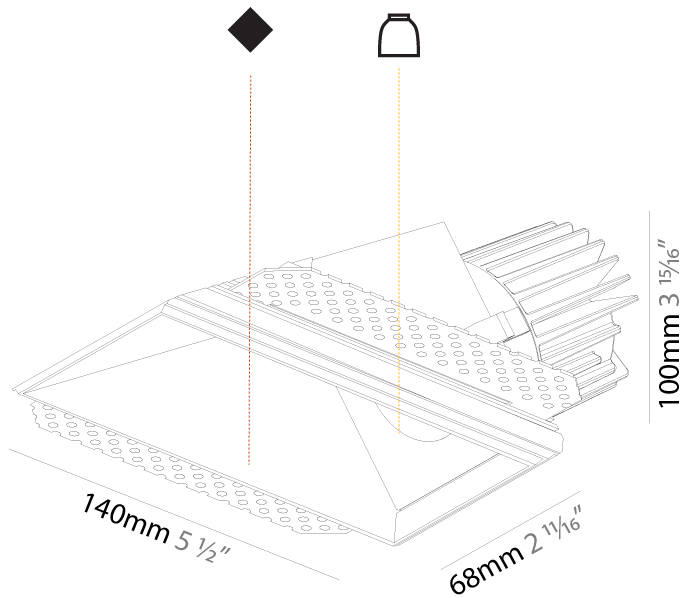

OPTICAL

Reflector: 20 / 40 / 60
 Upon Request: Special Beam Angles

RATINGS AND CERTIFICATIONS

Certified By: Certified for North American Standards
 IP rating: IP20

150mm x 85mm
5 7/8" x 3 3/8"

110mm
4 3/8"