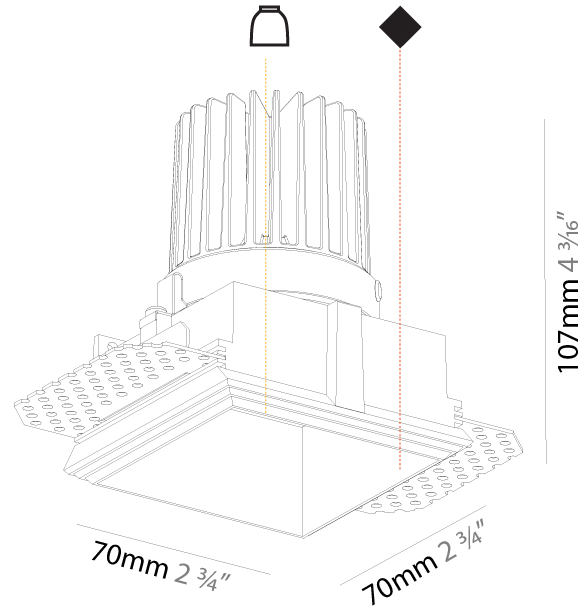

PHYSICAL

Shape: Square
Length (mm): 70
Length (in): 2 3/4
Width (mm): 70
Width (in): 2 3/4
Height (mm): 107
Height (in): 4 3/16
Ceiling Thickness (mm): 10 / 12.5 / 15
Ceiling Thickness (in): 3/8 or 1/2 or 9/16
Min. Recessing Depth (mm): 130
Min. Recessing Depth (in): 5 1/4
Light Distribution: Downlight
Fixture Finish: SSR / BKV / CWI / CRY / HAB / UFT / ITA / RUA / FTG / MYG / LOD / PUS / FRO / FUP / KIA / POP / BLS / SPG / MEY / GOH / GUM / CHC / COM / ABZ / JAG / OBR / MOS / ROR
Fixture Material: Aluminum Die Cast
Cut-out Measurements: 85mm / 3 3/8" x 85mm / 3 3/8"
Upon Request: Unique Ceiling Thickness

ELECTRICAL

Lamp Type: LED (Zhaga Standard)
Input Wattage (W): 14.5
Total Output Wattage (W): 13.4
Dimming: Tri-Mode (Non-Dimming and Phase Dimming (120Vac only) and 0-10V Dimming)
Driver Included: No
Driver Location: Recessed Housing
Driver Type: Constant Current - Universal
Driver Class: Class 2
Housing: See components
Input Voltage (V): 120 - 277
Constant Current (MA): 350

LED

Color Temperature (°K): 2700 / 3000 / 3500 / 4000
Max. Delivered Lumen (lm): 890 / 920 / 970 / 990
CRI: >90 CRI
Upon Request: Special Color Temperature RGB-W Tunable White Special LED

OPTICAL

Reflector: 20 / 40 / 60
Upon Request: Special Beam Angles

RATINGS AND CERTIFICATIONS

Certified By: Certified for North American Standards
IP rating: IP20