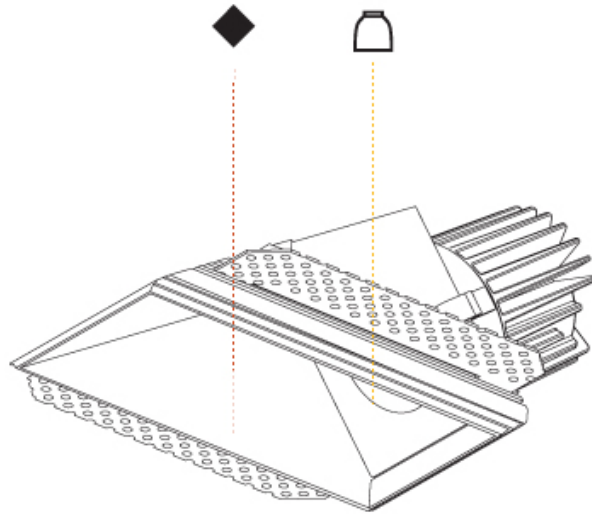

CAVE WALLWASH TRIMLESS

A35537-

PROJECT

TYPE

SPECIFIER

QUANTITY

DATE

A