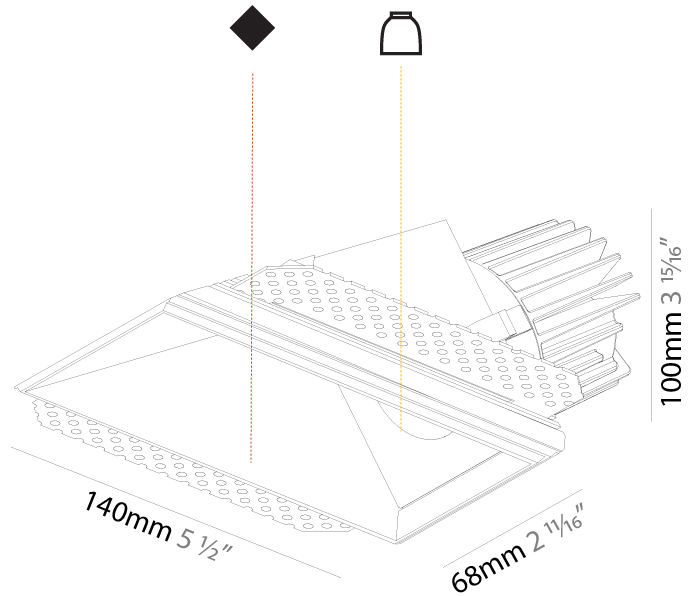

PHYSICAL

Shape: Rectangle
Length (mm): 140
Length (in): 5 1/2
Width (mm): 70
Width (in): 2 3/4
Height (mm): 100
Height (in): 3 15/16
Ceiling Thickness (mm): 10 / 12.5 / 15
Ceiling Thickness (in): 3/8 or 1/2 or 9/16
Min. Recessing Depth (mm): 110
Min. Recessing Depth (in): 4 5/16
Light Distribution: Asymmetric
Fixture Finish: SSR / BKV / CWI / CRY / HAB / UFT / ITA / RUA / FTG / MYG / LOD / PUS / FRO / FUP / KIA / POP / BLS / SPG / MEY / GOH / GUM / CHC / COM / ABZ / JAG / OBR / MOS / ROR
Fixture Material: Aluminum Die Cast
Cut-out Measurements: 150mm / 5 7/8" x 85mm / 3 3/8"
Upon Request: Unique Ceiling Thickness

ELECTRICAL

Lamp Type: LED (Zhaga Standard)
Input Wattage (W): 14.5
Total Output Wattage (W): 13.4
Dimming: Tri-Mode (Non-Dimming and Phase Dimming (120Vac only) and 0-10V Dimming)
Driver Included: No
Driver Location: Recessed Housing
Driver Type: Constant Current - Universal
Driver Class: Class 2
Housing: See components
Input Voltage (V): 120 - 277
Constant Current (MA): 350

LED

Number of LEDs: 1
Color Temperature (°K): 2700 / 3000 / 3500 / 4000
Max. Delivered Lumen (lm): 970 / 1000 / 1058 / 1080
CRI: >90 CRI
Lamp Life (hrs): 50000
Upon Request: Special Color Temperature

OPTICAL

Reflector: 20 / 40 / 60
Upon Request: Special Beam Angles

RATINGS AND CERTIFICATIONS

Certified By: Certified for North American Standards
IP rating: IP20

150mm x 85mm
5 7/8" x 3 3/8"

110mm
4 3/8"

10 | 12 1/2 | 15
3/8" | 1/2" | 9/16"