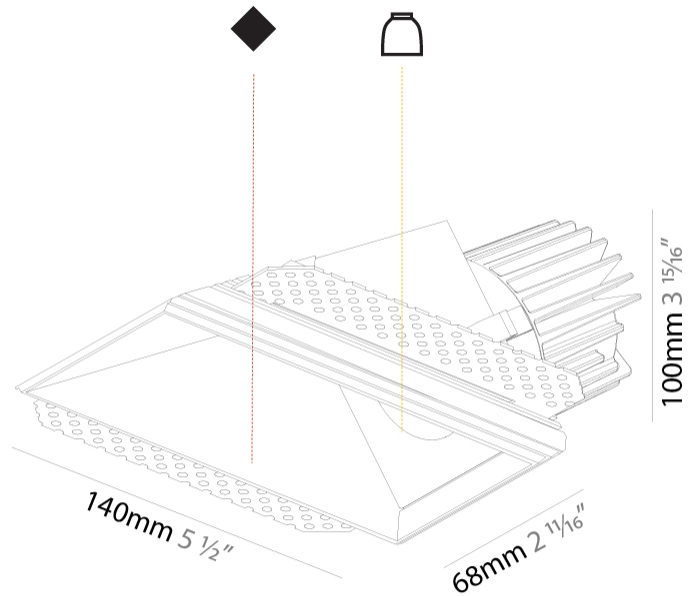

GENERAL

Series: Cave
Subseries: Cave Wallwash
Brand: Prolicht
Division: Architectural
Mounting Type: Trimless
Mounting Location: Ceiling
Subcategory: Downlight

PHYSICAL

Shape: Rectangle
Length (mm): 140
Length (in): 5 1/2
Width (mm): 70
Width (in): 2 3/4
Height (mm): 100
Height (in): 3 15/16
Ceiling Thickness (mm): 10 / 12.5 / 15
Ceiling Thickness (in): 3/8 or 1/2 or 9/16
Min. Recessing Depth (mm): 110
Min. Recessing Depth (in): 4 5/16
Light Distribution: Asymmetric
Fixture Finish: SSR / BKV / CWI / CRY / HAB / UFT / ITA / RUA / FTG / MYG / LOD / PUS / FRO / FUP / KIA / POP / BLS / SPG / MEY / GOH / GUM / CHC / COM / ABZ / JAG / OBR / MOS / ROR
Fixture Material: Aluminum Die Cast
Cut-out Measurements: 150mm / 5 7/8" x 85mm / 3 3/8"
Upon Request: Unique Ceiling Thickness

ELECTRICAL

Lamp Type: LED (Zhaga Standard)
Total Output Wattage (W): 14.7
Dimming: Dali Dimming
Driver Included: No
Driver Location: Recessed Housing
Driver Type: Constant Current -120Vac
Driver Class: Class 2
Housing: See components
Input Voltage (V): 120
Constant Current (MA): 350

LED

Color Temperature (°K): Warm Dim
Max. Delivered Lumen (lm): 850
CRI: >90 CRI
Lamp Life (hrs): 50000
Upon Request: Special Color Temperature

OPTICAL

Reflector°: 20 / 40 / 60
Upon Request: Special Beam Angles

RATINGS AND CERTIFICATIONS

Certified By: Certified for North American Standards
IP rating: IP20