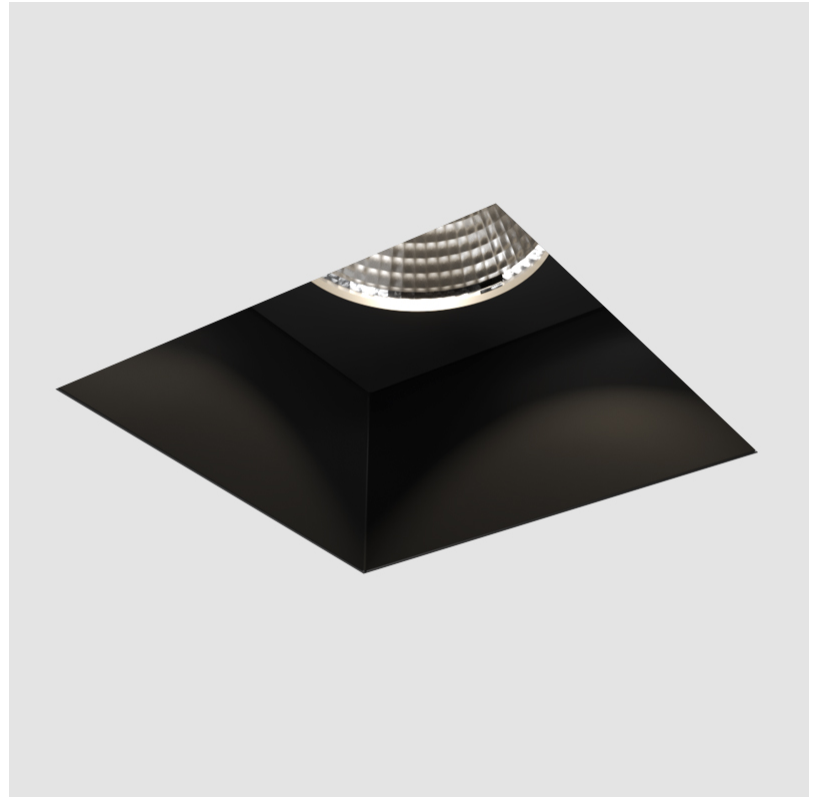

PHYSICAL

Shape: Square
Length (mm): 70
Length (in): 2 3/4
Width (mm): 70
Width (in): 2 3/4
Height (mm): 107
Height (in): 4 3/16
Ceiling Thickness (mm): 10 / 12.5 / 15
Ceiling Thickness (in): 3/8 or 1/2 or 9/16
Min. Recessing Depth (mm): 130
Min. Recessing Depth (in): 5 1/4
Light Distribution: Downlight
Fixture Finish: SSR / BKV / CWI / CRY / HAB / UFT / ITA / RUA / FTG / MYG / LOD / PUS / FRO / FUP / KIA / POP / BLS / SPG / MEY / GOH / GUM / CHC / COM / ABZ / JAG / OBR / MOS / ROR
Fixture Material: Aluminum Die Cast
Cut-out Measurements: 85mm / 3 3/8" x 85mm / 3 3/8"
Upon Request: Unique Ceiling Thickness

ELECTRICAL

Lamp Type: LED (Zhaga Standard)
Input Wattage (W): 14.5
Total Output Wattage (W): 13.4
Dimming: Tri-Mode (Non-Dimming and Phase Dimming (120Vac only) and 0-10V Dimming)
Driver Included: No
Driver Location: Recessed Housing
Driver Type: Constant Current - Universal
Driver Class: Class 2
Housing: See components
Input Voltage (V): 120 - 277
Constant Current (MA): 350

LED

Color Temperature (°K): 2700 / 3000 / 3500 / 4000
Max. Delivered Lumen (lm): 890 / 920 / 970 / 990
CRI: >90 CRI
Upon Request: Special Color Temperature RGB-W Tunable White Special LED

OPTICAL

Reflector: 20 / 40 / 60
Upon Request: Special Beam Angles

RATINGS AND CERTIFICATIONS

Certified By: Certified for North American Standards
IP rating: IP20