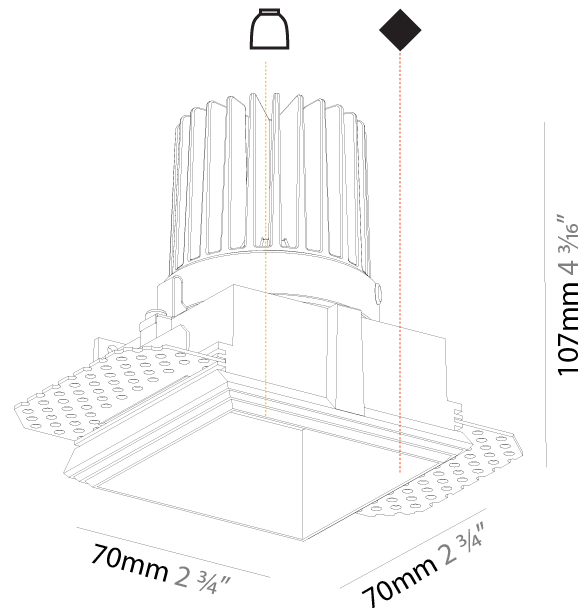

GENERAL

Series: Cave
Subseries: Cave Single
Brand: Prolight
Division: Architectural
Mounting Type: Trimless
Mounting Location: Ceiling
Subcategory: Downlight

PHYSICAL

Shape: Square
Length (mm): 70
Length (in): 2 ¾
Width (mm): 70
Width (in): 2 ¾
Height (mm): 107
Height (in): 4 ¾
Ceiling Thickness (mm): 10 / 12.5 / 15
Ceiling Thickness (in): 3/8 or 1/2 or 9/16
Min. Recessing Depth (mm): 130
Min. Recessing Depth (in): 5 ¼
Light Distribution: Downlight
Fixture Finish: SSR / BKV / CWI / CRY / HAB / UFT / ITA / RUA / FTG / MYG / LOD / PUS / FRO / FUP / KIA / POP / BLS / SPG / MEY / GOH / GUM / CHC / COM / ABZ / JAG / OBR / MOS / ROR
Fixture Material: Aluminum Die Cast
Cut-out Measurements: 85mm / 3 3/8" x 85mm / 3 3/8"
Upon Request: Unique Ceiling Thickness

RATINGS AND CERTIFICATIONS

Certified By: Certified for North American Standards
IP rating: IP20

85mm x 85mm
3 3/8" x 3 3/8"

130mm
5 1/8"

10 | 12 1/2 | 15
3/8" | 1/2" | 9/16"

CAVE SINGLE TRIMLESS

A35704-

PROJECT _____