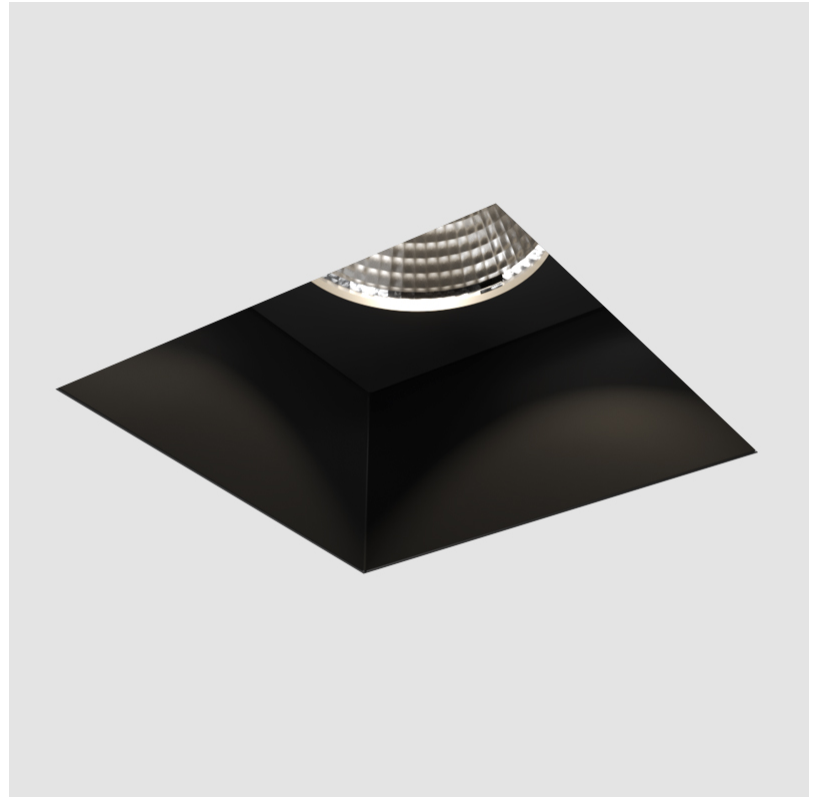

PHYSICAL

Shape: Square
Length (mm): 70
Length (in): 2 ¾
Width (mm): 70
Width (in): 2 ¾
Height (mm): 107
Height (in): 4 ¾
Ceiling Thickness (mm): 10 / 12.5 / 15
Ceiling Thickness (in): 3/8 or 1/2 or 9/16
Min. Recessing Depth (mm): 130
Min. Recessing Depth (in): 5 ¼
Light Distribution: Downlight
Fixture Finish: SSR / BKV / CWI / CRY / HAB / UFT / ITA / RUA / FTG / MYG / LOD / PUS / FRO / FUP / KIA / POP / BLS / SPG / MEY / GOH / GUM / CHC / COM / ABZ / JAG / OBR / MOS / ROR
Fixture Material: Aluminum Die Cast
Cut-out Measurements: 85mm / 3 3/8" x 85mm / 3 3/8"
Upon Request: Unique Ceiling Thickness

ELECTRICAL

Lamp Type: LED (Zhaga Standard)
Input Wattage (W): 14.5
Total Output Wattage (W): 13.4
Dimming: Tri-Mode (Non-Dimming and Phase Dimming (120Vac only) and 0-10V Dimming)
Driver Included: No
Driver Location: Recessed Housing
Driver Type: Constant Current - Universal
Driver Class: Class 2
Housing: See components
Input Voltage (V): 120 - 277
Constant Current (MA): 350

LED

Color Temperature (°K): 2700 / 3000 / 3500 / 4000
Max. Delivered Lumen (lm): 890 / 920 / 970 / 990
CRI: >90 CRI
Upon Request: Special Color Temperature RGB-W Tunable White Special LED

OPTICAL

Reflector: 20 / 40 / 60
Upon Request: Special Beam Angles

RATINGS AND CERTIFICATIONS

Certified By: Certified for North American Standards
IP rating: IP20

85mm x 85mm
3 3/8" x 3 3/8"

130mm
5 1/8"

10 | 12 1/2 | 15
3/8" | 1/2" | 9/16"