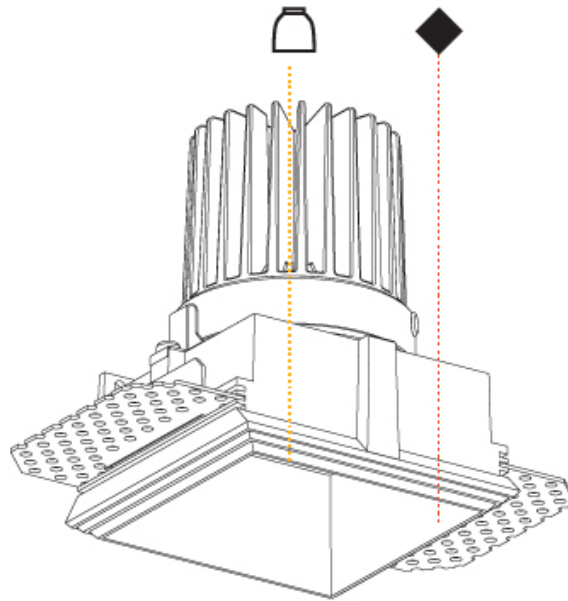

CAVE SINGLE TRIMLESS

A35535-

PROJECT

TYPE

SPECIFIER

QUANTITY

DATE

A