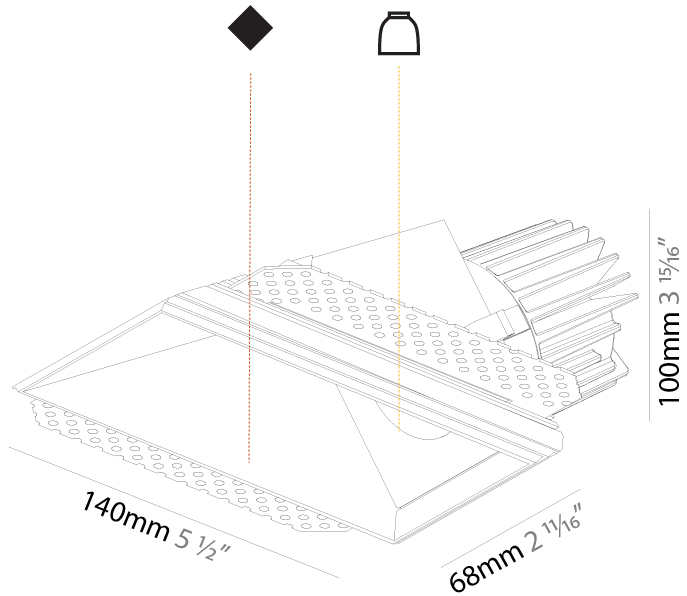

RATINGS AND CERTIFICATIONS

Certified By: Certified for North American Standards
IP rating: IP20

150mm x 85mm
5 7/8" x 3 3/8"

110mm
4 3/8"

10 | 12 1/2 | 15
3/8" | 1/2" | 9/16"

CAVE WALLWASH TRIMLESS

A35537-

PROJECT