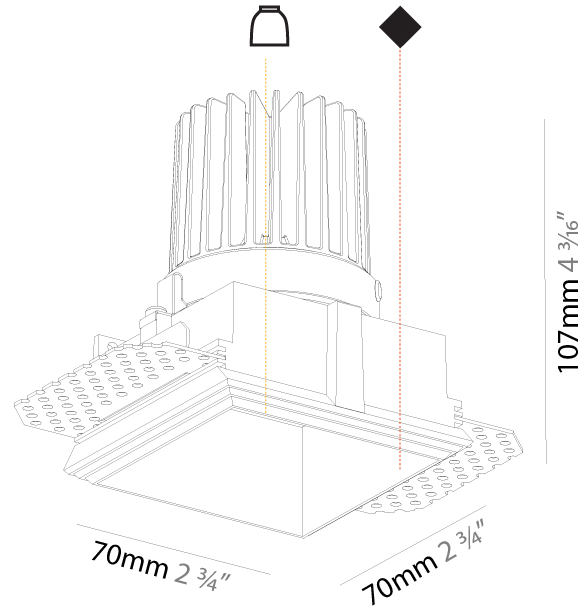

RATINGS AND CERTIFICATIONS

Certified By: Certified for North American Standards
IP rating: IP20

85mm x 85mm
3 3/8" x 3 3/8"

130mm
5 1/8"

10 | 12 1/2 | 15
3/8" | 1/2" | 9/16"

CAVE SINGLE TRIMLESS

A35704-

PROJECT