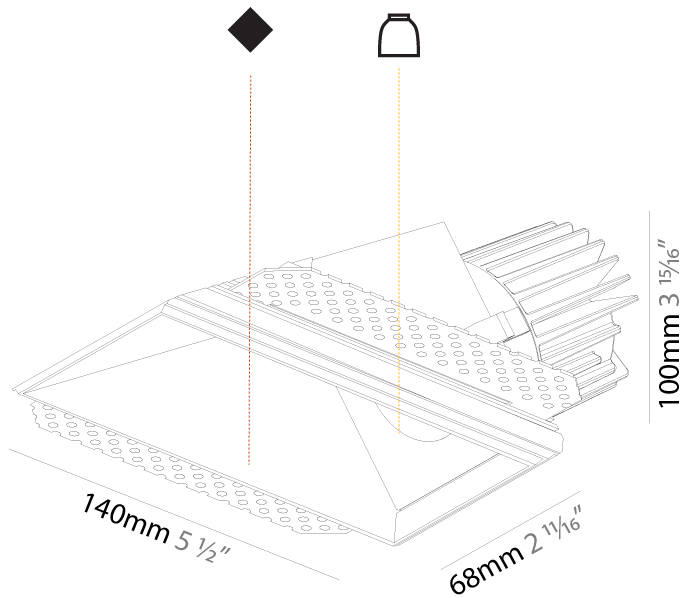

Reflector: 20 / 40 / 60
Upon Request: Special Beam Angles

RATINGS AND CERTIFICATIONS

Certified By: Certified for North American Standards
IP rating: IP20

150mm x 85mm
5 7/8" x 3 3/8"

110mm
4 3/8"

10 | 12 1/2 | 15
3/8" | 1/2" | 9/16"