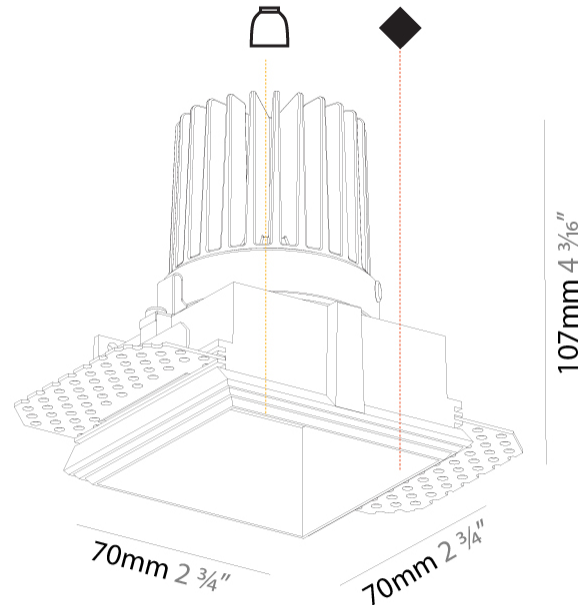

#### PHYSICAL

Shape: Square
Length (mm): 70
Length (in): 2 3/4
Width (mm): 70
Width (in): 2 3/4
Height (mm): 107
Height (in): 4 3/16
Ceiling Thickness (mm): 10 / 12.5 / 15
Ceiling Thickness (in): 3/8 or 1/2 or 9/16
Min. Recessing Depth (mm): 130
Min. Recessing Depth (in): 5 1/8
Light Distribution: Downlight
Fixture Finish: SSR / BKV / CWI / CRY / HAB / UFT / ITA / RUA / FTG / MYG / LOD / PUS / FRO / FUP / KIA / POP / BLS / SPG / MEY / GOH / GUM / CHC / COM / ABZ / JAG / OBR / MOS / ROR
Fixture Material: Aluminum Die Cast
Cut-out Measurements: 85mm / 3 3/8" x 85mm / 3 3/8"
Upon Request: Unique Ceiling Thickness

#### RATINGS AND CERTIFICATIONS

Certified By: Certified for North American Standards
IP rating: IP20

85mm x 85mm  
3 3/8" x 3 3/8"

130mm  
5 1/8"

10 | 12 1/2 | 15  
3/8" | 1/2" | 9/16"

#### PHYSICAL

Shape: Square  
 Length (mm): 70  
 Length (in): 2 ¾  
 Width (mm): 70  
 Width (in): 2 ¾  
 Height (mm): 107  
 Height (in): 4 ¾  
 Ceiling Thickness (mm): 10 / 12.5 / 15  
 Ceiling Thickness (in): 3/8 or 1/2 or 9/16  
 Min. Recessing Depth (mm): 130  
 Min. Recessing Depth (in): 5 ¼  
 Light Distribution: Downlight  
 Fixture Finish: SSR / BKV / CWI / CRY / HAB / UFT / ITA / RUA / FTG / MYG / LOD / PUS / FRO / FUP / KIA / POP / BLS / SPG / MEY / GOH / GUM / CHC / COM / ABZ / JAG / OBR / MOS / ROR  
 Fixture Material: Aluminum Die Cast  
 Cut-out Measurements: 85mm / 3 3/8" x 85mm / 3 3/8"  
 Upon Request: Unique Ceiling Thickness