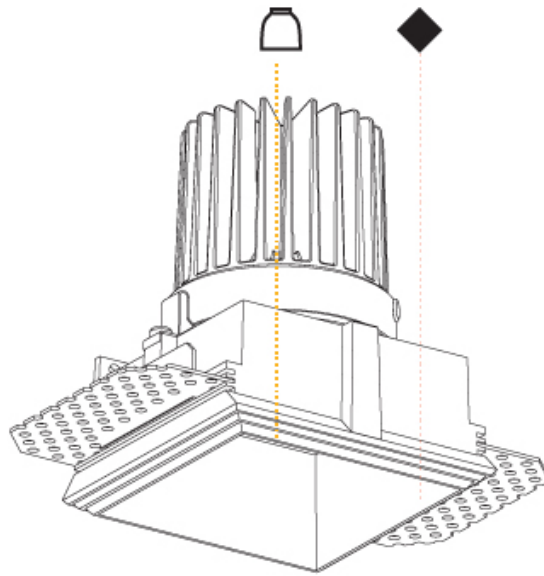

CAVE SINGLE TRIMLESS

A35704-

PROJECT	_____
TYPE	_____
SPECIFIER	_____
QUANTITY	_____
DATE	_____