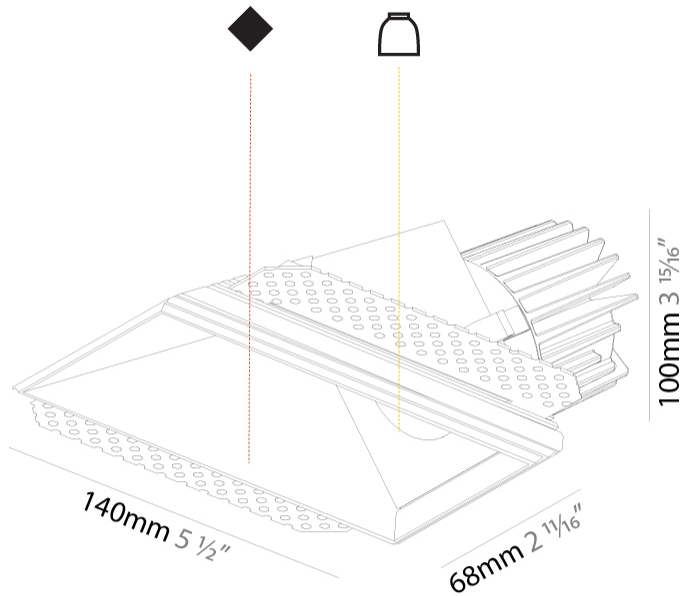

GENERAL

Series: Cave
Subseries: Cave Wallwash
Brand: Prolicht
Division: Architectural
Mounting Type: Trimless
Mounting Location: Ceiling
Subcategory: Downlight

PHYSICAL

Shape: Rectangle
Length (mm): 140
Length (in): 5 1/2
Width (mm): 70
Width (in): 2 3/4
Height (mm): 100
Height (in): 3 15/16
Ceiling Thickness (mm): 10 / 12.5 / 15
Ceiling Thickness (in): 3/8 or 1/2 or 9/16
Min. Recessing Depth (mm): 110
Min. Recessing Depth (in): 4 5/16
Light Distribution: Asymmetric
Fixture Finish: SSR / BKV / CWI / CRY / HAB / UFT / ITA / RUA / FTG / MYG / LOD / PUS / FRO / FUP / KIA / POP / BLS / SPG / MEY / GOH / GUM / CHC / COM / ABZ / JAG / OBR / MOS / ROR
Fixture Material: Aluminum Die Cast
Cut-out Measurements: 150mm / 5 7/8" x 85mm / 3 3/8"
Upon Request: Unique Ceiling Thickness

RATINGS AND CERTIFICATIONS

Certified By: Certified for North American Standards
IP rating: IP20

150mm x 85mm
5 7/8" x 3 3/8"

110mm
4 5/16"

10 | 12 1/2 | 15
3/8" | 1/2" | 9/16"

CAVE WALLWASH TRIMLESS

A35537-