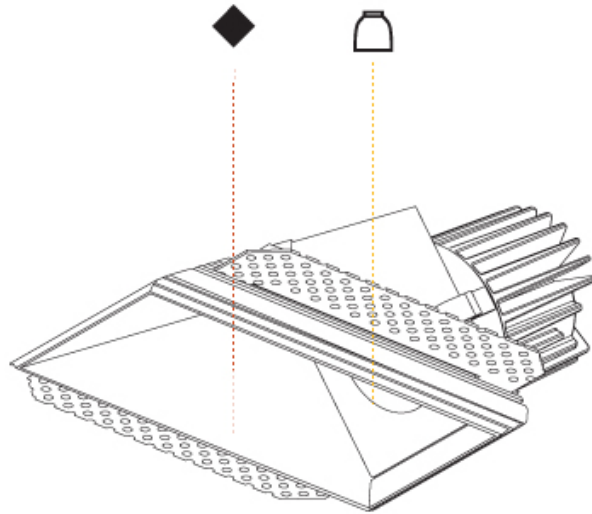

CAVE WALLWASH TRIMLESS

A35706-

PROJECT

TYPE

SPECIFIER

QUANTITY

DATE

CAVE