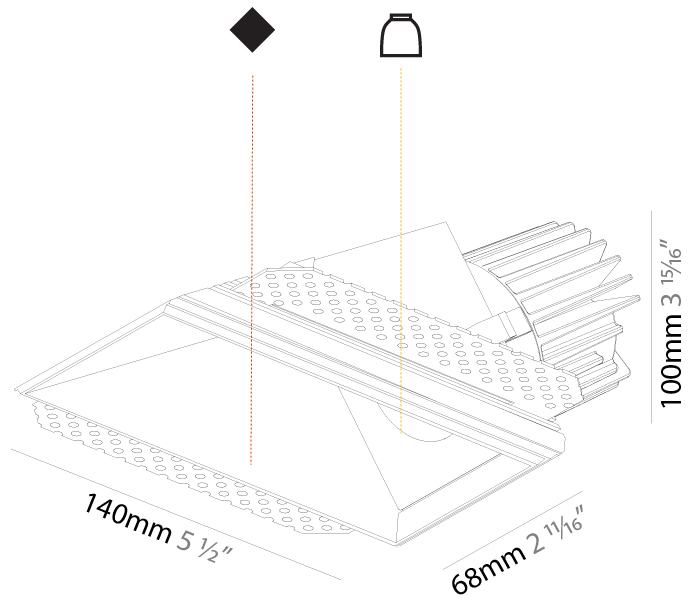

Reflector: 20 / 40 / 60
Upon Request: Special Beam Angles

RATINGS AND CERTIFICATIONS

Certified By: Certified for North American Standards
IP rating: IP20

150mm x 85mm
5 7/8" x 3 3/8"

110mm
4 5/16"

10 | 12 1/2 | 15
3/8" | 1/2" | 9/16"