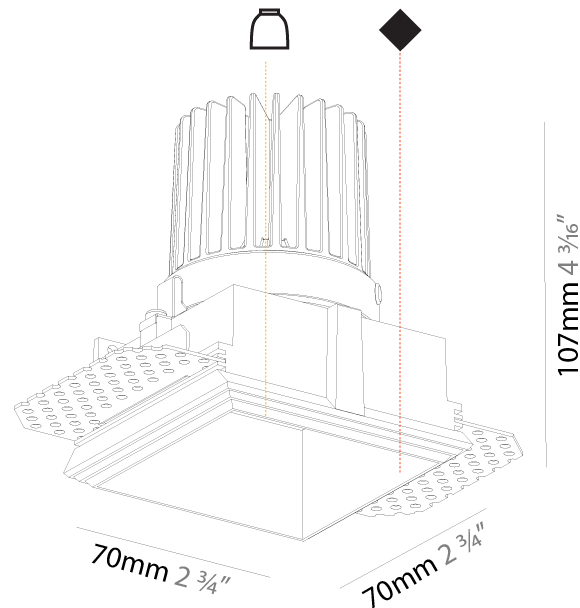

#### PHYSICAL

Shape: Square
Length (mm): 70
Length (in): 2 3/4
Width (mm): 70
Width (in): 2 3/4
Height (mm): 107
Height (in): 4 3/16
Ceiling Thickness (mm): 10 / 12.5 / 15
Ceiling Thickness (in): 3/8 or 1/2 or 9/16
Min. Recessing Depth (mm): 130
Min. Recessing Depth (in): 5 1/8
Light Distribution: Downlight
Fixture Finish: SSR / BKV / CWI / CRY / HAB / UFT / ITA / RUA / FTG / MYG / LOD / PUS / FRO / FUP / KIA / POP / BLS / SPG / MEY / GOH / GUM / CHC / COM / ABZ / JAG / OBR / MOS / ROR
Fixture Material: Aluminum Die Cast
Cut-out Measurements: 85mm / 3 3/8" x 85mm / 3 3/8"
Upon Request: Unique Ceiling Thickness

#### RATINGS AND CERTIFICATIONS

Certified By: Certified for North American Standards
IP rating: IP20

85mm x 85mm  
3 3/8" x 3 3/8"

130mm  
5 1/8"

10 | 12 1/2 | 15  
3/8" | 1/2" | 9/16"

107mm 4 3/16"

70mm 2 3/4"