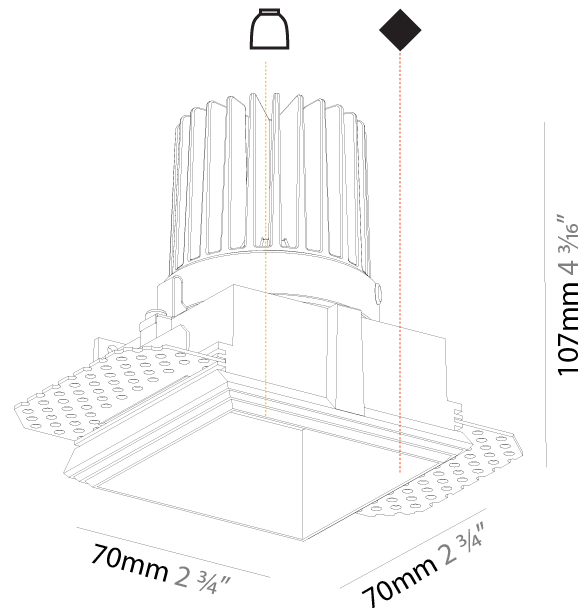

PHYSICAL

Shape: Square
Length (mm): 70
Length (in): 2 ¾
Width (mm): 70
Width (in): 2 ¾
Height (mm): 107
Height (in): 4 ⅜
Ceiling Thickness (mm): 10 / 12.5 / 15
Ceiling Thickness (in): 3/8 or 1/2 or 9/16
Min. Recessing Depth (mm): 130
Min. Recessing Depth (in): 5 ¼
Light Distribution: Downlight
Fixture Finish: SSR / BKV / CWI / CRY / HAB / UFT / ITA / RUA / FTG / MYG / LOD / PUS / FRO / FUP / KIA / POP / BLS / SPG / MEY / GOH / GUM / CHC / COM / ABZ / JAG / OBR / MOS / ROR
Fixture Material: Aluminum Die Cast
Cut-out Measurements: 85mm / 3 3/8" x 85mm / 3 3/8"
Upon Request: Unique Ceiling Thickness

ELECTRICAL

Lamp Type: LED (Zhaga Standard)
Input Wattage (W): 14.5
Total Output Wattage (W): 13.4
Dimming: Tri-Mode (Non-Dimming and Phase Dimming (120Vac only) and 0-10V Dimming)
Driver Included: No
Driver Location: Recessed Housing
Driver Type: Constant Current - Universal
Driver Class: Class 2
Housing: See components
Input Voltage (V): 120 - 277
Constant Current (MA): 350

LED

Color Temperature (°K): 2700 / 3000 / 3500 / 4000
Max. Delivered Lumen (lm): 890 / 920 / 970 / 990
CRI: >90 CRI
Upon Request: Special Color Temperature RGB-W Tunable White Special LED

OPTICAL

Reflector: 20 / 40 / 60
Upon Request: Special Beam Angles

RATINGS AND CERTIFICATIONS

Certified By: Certified for North American Standards
IP rating: IP20