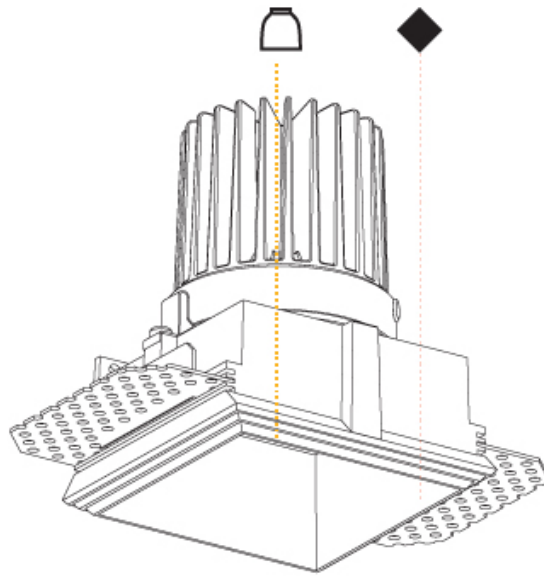

CAVE SINGLE TRIMLESS

A35704-

PROJECT	_____
TYPE	_____
SPECIFIER	_____
QUANTITY	_____
DATE	_____

A