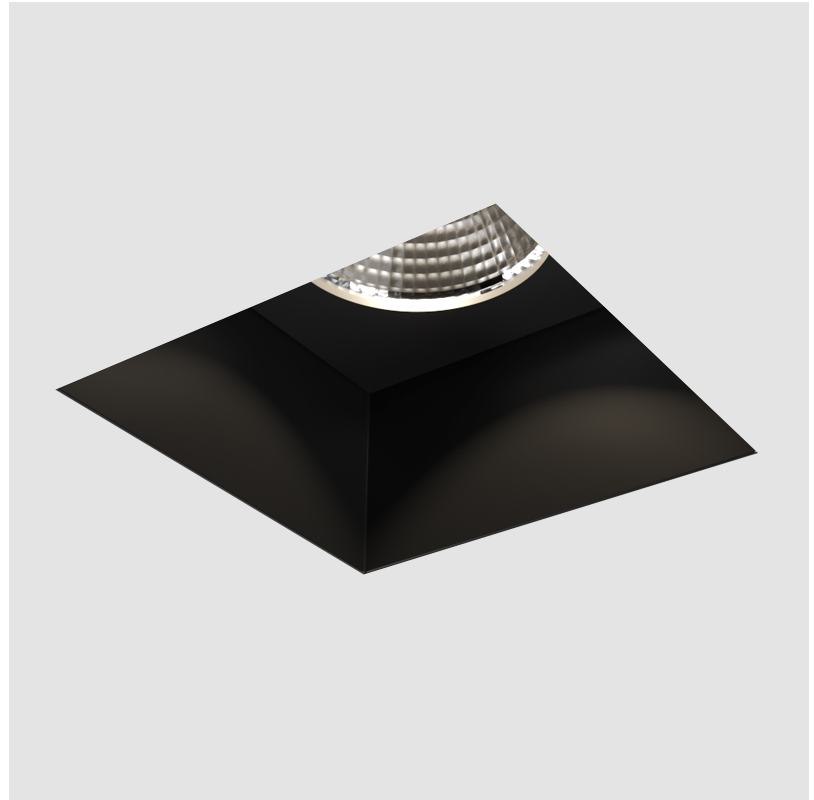

#### GENERAL

Series: Cave
Subseries: Cave Single
Brand: Prolicht
Division: Architectural
Mounting Type: Trimless
Mounting Location: Ceiling
Subcategory: Downlight

#### PHYSICAL

Shape: Square
Length (mm): 70
Length (in): 2 3/4
Width (mm): 70
Width (in): 2 3/4
Height (mm): 107
Height (in): 4 3/16
Ceiling Thickness (mm): 10 / 12.5 / 15
Ceiling Thickness (in): 3/8 or 1/2 or 9/16
Min. Recessing Depth (mm): 130
Min. Recessing Depth (in): 5 1/8
Light Distribution: Downlight
Fixture Finish: SSR / BKV / CWI / CRY / HAB / UFT / ITA / RUA / FTG / MYG / LOD / PUS / FRO / FUP / KIA / POP / BLS / SPG / MEY / GOH / GUM / CHC / COM / ABZ / JAG / OBR / MOS / ROR
Fixture Material: Aluminum Die Cast
Cut-out Measurements: 85mm / 3 3/8" x 85mm / 3 3/8"
Upon Request: Unique Ceiling Thickness

## CAVE SINGLE TRIMLESS

A35535-

PROJECT

TYPE

SPECIFIER

QUANTITY

DATE

A