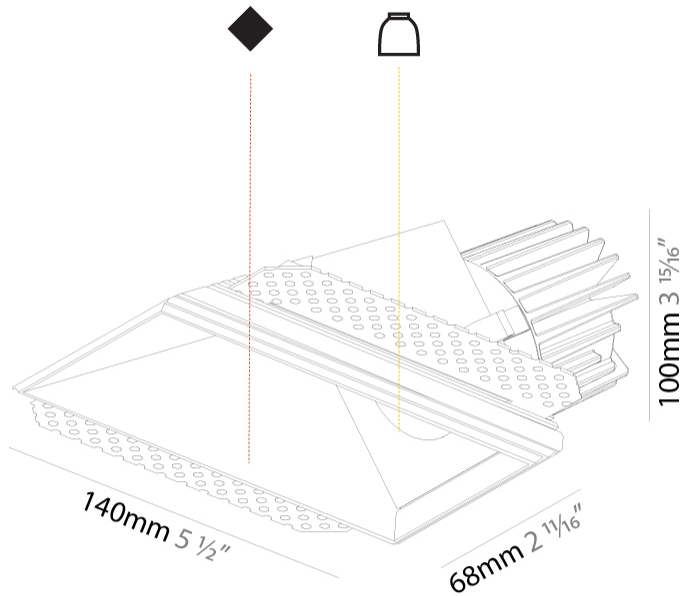

#### PHYSICAL

Shape: Rectangle
Length (mm): 140
Length (in): 5 1/2
Width (mm): 70
Width (in): 2 3/4
Height (mm): 100
Height (in): 3 15/16
Ceiling Thickness (mm): 10 / 12.5 / 15
Ceiling Thickness (in): 3/8 or 1/2 or 9/16
Min. Recessing Depth (mm): 110
Min. Recessing Depth (in): 4 5/16
Light Distribution: Asymmetric
Fixture Finish: SSR / BKV / CWI / CRY / HAB / UFT / ITA / RUA / FTG / MYG / LOD / PUS / FRO / FUP / KIA / POP / BLS / SPG / MEY / GOH / GUM / CHC / COM / ABZ / JAG / OBR / MOS / ROR
Fixture Material: Aluminum Die Cast
Cut-out Measurements: 150mm / 5 7/8" x 85mm / 3 3/8"
Upon Request: Unique Ceiling Thickness

#### RATINGS AND CERTIFICATIONS

Certified By: Certified for North American Standards
IP rating: IP20

150mm x 85mm  
5 7/8" x 3 3/8"

110mm  
4 3/8"

10 | 12 1/2 | 15  
3/8" | 1/2" | 9/16"