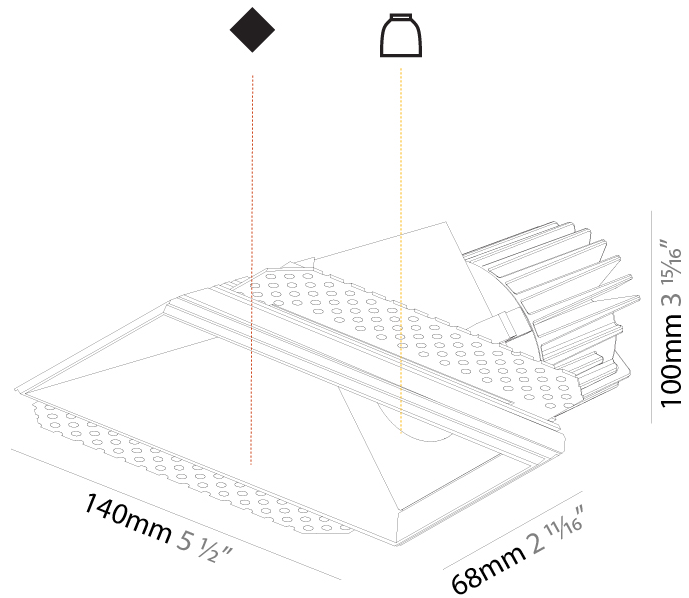

GENERAL

Series: Cave
Subseries: Cave Wallwash
Brand: Prolicht
Division: Architectural
Mounting Type: Trimless
Mounting Location: Ceiling
Subcategory: Downlight

PHYSICAL

Shape: Rectangle
Length (mm): 140
Length (in): 5 1/2
Width (mm): 70
Width (in): 2 3/4
Height (mm): 100
Height (in): 3 15/16
Ceiling Thickness (mm): 10 / 12.5 / 15
Ceiling Thickness (in): 3/8 or 1/2 or 9/16
Min. Recessing Depth (mm): 110
Min. Recessing Depth (in): 4 5/16
Light Distribution: Asymmetric
Fixture Finish: SSR / BKV / CWI / CRY / HAB / UFT / ITA / RUA / FTG / MYG / LOD / PUS / FRO / FUP / KIA / POP / BLS / SPG / MEY / GOH / GUM / CHC / COM / ABZ / JAG / OBR / MOS / ROR
Fixture Material: Aluminum Die Cast
Cut-out Measurements: 150mm / 5 7/8" x 85mm / 3 3/8"
Upon Request: Unique Ceiling Thickness

ELECTRICAL

Lamp Type: LED (Zhaga Standard)
Total Output Wattage (W): 14.7
Dimming: Dali Dimming
Driver Included: No
Driver Location: Recessed Housing
Driver Type: Constant Current -120Vac
Driver Class: Class 2
Housing: See components
Input Voltage (V): 120
Constant Current (MA): 350

LED

Color Temperature (°K): Warm Dim
Max. Delivered Lumen (lm): 850
CRI: >90 CRI
Lamp Life (hrs): 50000
Upon Request: Special Color Temperature

OPTICAL

Reflector°: 20 / 40 / 60
Upon Request: Special Beam Angles

RATINGS AND CERTIFICATIONS

Certified By: Certified for North American Standards
IP rating: IP20