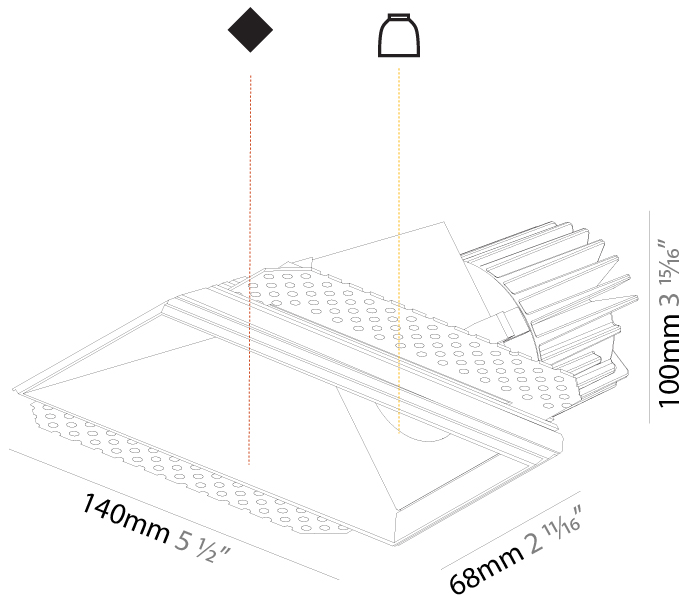

OPTICAL

Reflector: 20 / 40 / 60
 Upon Request: Special Beam Angles

RATINGS AND CERTIFICATIONS

Certified By: Certified for North American Standards
 IP rating: IP20

150mm x 85mm
5 7/8" x 3 3/8"

110mm
4 5/16"