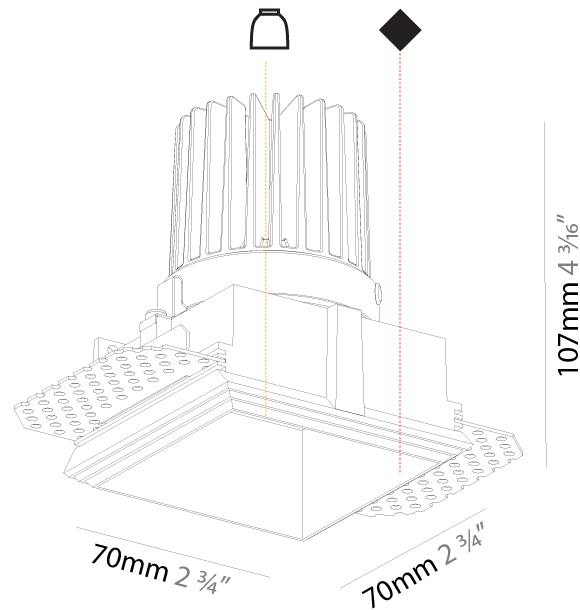

PHYSICAL

Shape: Square
Length (mm): 70
Length (in): 2 ¾
Width (mm): 70
Width (in): 2 ¾
Height (mm): 107
Height (in): 4 ¾
Ceiling Thickness (mm): 10 / 12.5 / 15
Ceiling Thickness (in): 3/8 or 1/2 or 9/16
Min. Recessing Depth (mm): 130
Min. Recessing Depth (in): 5 ¼
Light Distribution: Downlight
Fixture Finish: SSR / BKV / CWI / CRY / HAB / UFT / ITA / RUA / FTG / MYG / LOD / PUS / FRO / FUP / KIA / POP / BLS / SPG / MEY / GOH / GUM / CHC / COM / ABZ / JAG / OBR / MOS / ROR
Fixture Material: Aluminum Die Cast
Cut-out Measurements: 85mm / 3 3/8" x 85mm / 3 3/8"
Upon Request: Unique Ceiling Thickness

ELECTRICAL

Lamp Type: LED (Zhaga Standard)
Input Wattage (W): 14.5
Total Output Wattage (W): 13.4
Dimming: Tri-Mode (Non-Dimming and Phase Dimming (120Vac only) and 0-10V Dimming)
Driver Included: No
Driver Location: Recessed Housing
Driver Type: Constant Current - Universal
Driver Class: Class 2
Housing: See components
Input Voltage (V): 120 - 277
Constant Current (MA): 350

LED

Color Temperature (°K): 2700 / 3000 / 3500 / 4000
Max. Delivered Lumen (lm): 890 / 920 / 970 / 990
CRI: >90 CRI
Upon Request: Special Color Temperature RGB-W Tunable White Special LED

OPTICAL

Reflector: 20 / 40 / 60
Upon Request: Special Beam Angles

RATINGS AND CERTIFICATIONS

Certified By: Certified for North American Standards
IP rating: IP20