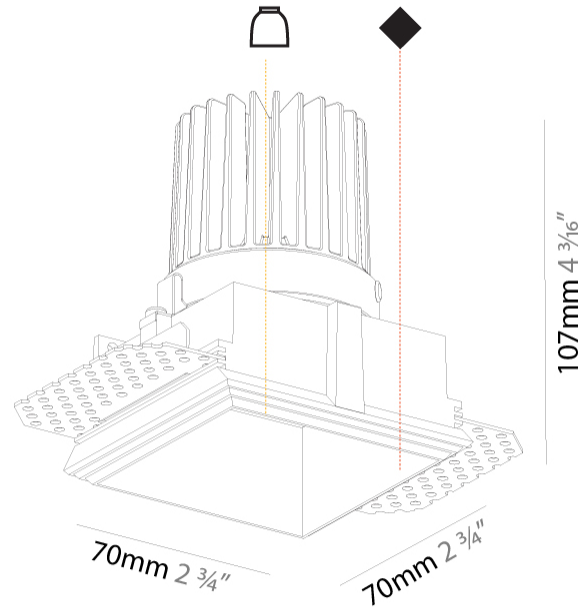

#### PHYSICAL

Shape: Square
Length (mm): 70
Length (in): 2 3/4
Width (mm): 70
Width (in): 2 3/4
Height (mm): 107
Height (in): 4 3/16
Ceiling Thickness (mm): 10 / 12.5 / 15
Ceiling Thickness (in): 3/8 or 1/2 or 9/16
Min. Recessing Depth (mm): 130
Min. Recessing Depth (in): 5 1/8
Light Distribution: Downlight
Fixture Finish: SSR / BKV / CWI / CRY / HAB / UFT / ITA / RUA / FTG / MYG / LOD / PUS / FRO / FUP / KIA / POP / BLS / SPG / MEY / GOH / GUM / CHC / COM / ABZ / JAG / OBR / MOS / ROR
Fixture Material: Aluminum Die Cast
Cut-out Measurements: 85mm / 3 3/8" x 85mm / 3 3/8"
Upon Request: Unique Ceiling Thickness

#### RATINGS AND CERTIFICATIONS

Certified By: Certified for North American Standards
IP rating: IP20

85mm x 85mm  
3 3/8" x 3 3/8"

130mm  
5 1/8"

10 | 12 1/2 | 15  
3/8" | 1/2" | 9/16"