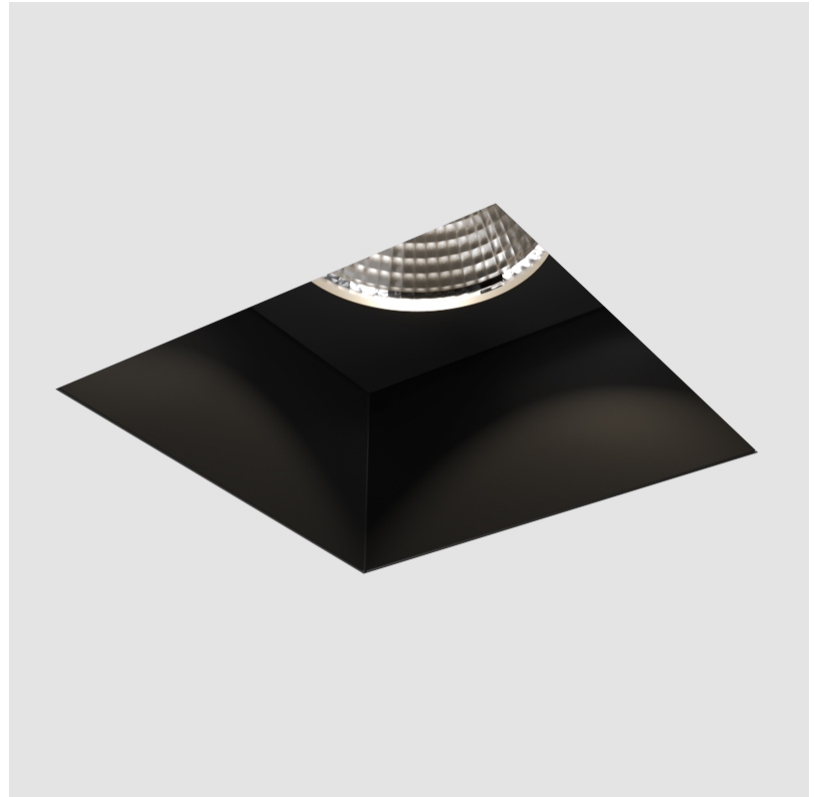

PHYSICAL

Shape: Square
Length (mm): 70
Length (in): 2 ¾
Width (mm): 70
Width (in): 2 ¾
Height (mm): 107
Height (in): 4 ¾
Ceiling Thickness (mm): 10 / 12.5 / 15
Ceiling Thickness (in): 3/8 or 1/2 or 9/16
Min. Recessing Depth (mm): 130
Min. Recessing Depth (in): 5 ¼
Light Distribution: Downlight
Fixture Finish: SSR / BKV / CWI / CRY / HAB / UFT / ITA / RUA / FTG / MYG / LOD / PUS / FRO / FUP / KIA / POP / BLS / SPG / MEY / GOH / GUM / CHC / COM / ABZ / JAG / OBR / MOS / ROR
Fixture Material: Aluminum Die Cast
Cut-out Measurements: 85mm / 3 3/8" x 85mm / 3 3/8"
Upon Request: Unique Ceiling Thickness

ELECTRICAL

Lamp Type: LED (Zhaga Standard)
Input Wattage (W): 14.5
Total Output Wattage (W): 13.4
Dimming: Tri-Mode (Non-Dimming and Phase Dimming (120Vac only) and 0-10V Dimming)
Driver Included: No
Driver Location: Recessed Housing
Driver Type: Constant Current - Universal
Driver Class: Class 2
Housing: See components
Input Voltage (V): 120 - 277
Constant Current (MA): 350

LED

Color Temperature (°K): 2700 / 3000 / 3500 / 4000
Max. Delivered Lumen (lm): 890 / 920 / 970 / 990
CRI: >90 CRI
Upon Request: Special Color Temperature RGB-W Tunable White Special LED

OPTICAL

Reflector: 20 / 40 / 60
Upon Request: Special Beam Angles

RATINGS AND CERTIFICATIONS

Certified By: Certified for North American Standards
IP rating: IP20