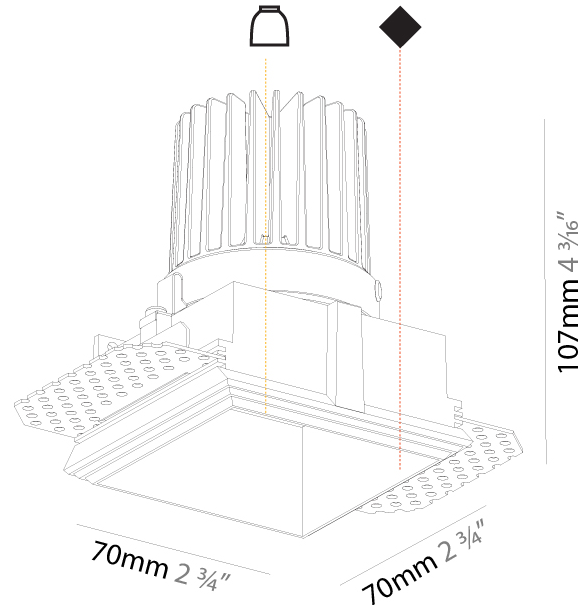

PHYSICAL

Shape: Square
Length (mm): 70
Length (in): 2 ¾
Width (mm): 70
Width (in): 2 ¾
Height (mm): 107
Height (in): 4 ¾
Ceiling Thickness (mm): 10 / 12.5 / 15
Ceiling Thickness (in): 3/8 or 1/2 or 9/16
Min. Recessing Depth (mm): 130
Min. Recessing Depth (in): 5 ¼
Light Distribution: Downlight
Fixture Finish: SSR / BKV / CWI / CRY / HAB / UFT / ITA / RUA / FTG / MYG / LOD / PUS / FRO / FUP / KIA / POP / BLS / SPG / MEY / GOH / GUM / CHC / COM / ABZ / JAG / OBR / MOS / ROR
Fixture Material: Aluminum Die Cast
Cut-out Measurements: 85mm / 3 3/8" x 85mm / 3 3/8"
Upon Request: Unique Ceiling Thickness

ELECTRICAL

Lamp Type: LED (Zhaga Standard)
Input Wattage (W): 14.5
Total Output Wattage (W): 13.4
Dimming: Tri-Mode (Non-Dimming and Phase Dimming (120Vac only) and 0-10V Dimming)
Driver Included: No
Driver Location: Recessed Housing
Driver Type: Constant Current - Universal
Driver Class: Class 2
Housing: See components
Input Voltage (V): 120 - 277
Constant Current (MA): 350

LED

Color Temperature (°K): 2700 / 3000 / 3500 / 4000
Max. Delivered Lumen (lm): 890 / 920 / 970 / 990
CRI: >90 CRI
Upon Request: Special Color Temperature RGB-W Tunable White Special LED

OPTICAL

Reflector: 20 / 40 / 60
Upon Request: Special Beam Angles

RATINGS AND CERTIFICATIONS

Certified By: Certified for North American Standards
IP rating: IP20