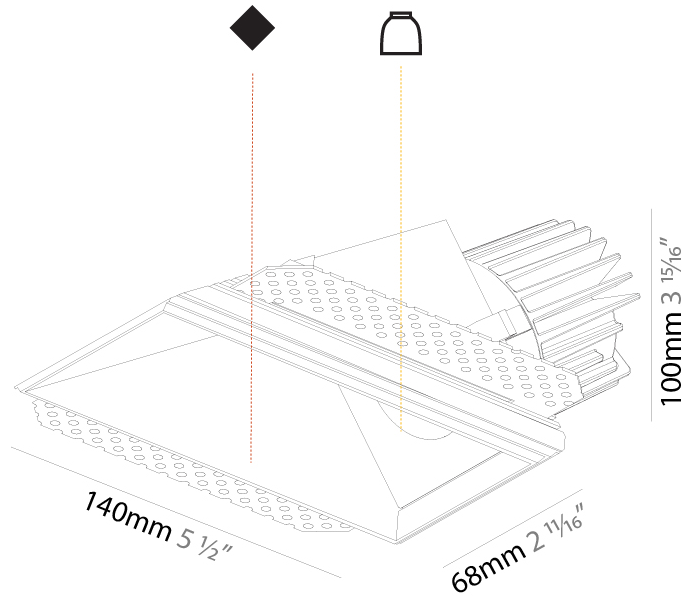

#### PHYSICAL

Shape: Rectangle
Length (mm): 140
Length (in): 5 1/2
Width (mm): 70
Width (in): 2 3/4
Height (mm): 100
Height (in): 3 15/16
Ceiling Thickness (mm): 10 / 12.5 / 15
Ceiling Thickness (in): 3/8 or 1/2 or 9/16
Min. Recessing Depth (mm): 110
Min. Recessing Depth (in): 4 5/16
Light Distribution: Asymmetric
Fixture Finish: SSR / BKV / CWI / CRY / HAB / UFT / ITA / RUA / FTG / MYG / LOD / PUS / FRO / FUP / KIA / POP / BLS / SPG / MEY / GOH / GUM / CHC / COM / ABZ / JAG / OBR / MOS / ROR
Fixture Material: Aluminum Die Cast
Cut-out Measurements: 150mm / 5 7/8" x 85mm / 3 3/8"
Upon Request: Unique Ceiling Thickness

#### RATINGS AND CERTIFICATIONS

Certified By: Certified for North American Standards
IP rating: IP20

150mm x 85mm  
5 7/8" x 3 3/8"

110mm  
4 3/8"

10 | 12 1/2 | 15  
3/8" | 1/2" | 9/16"