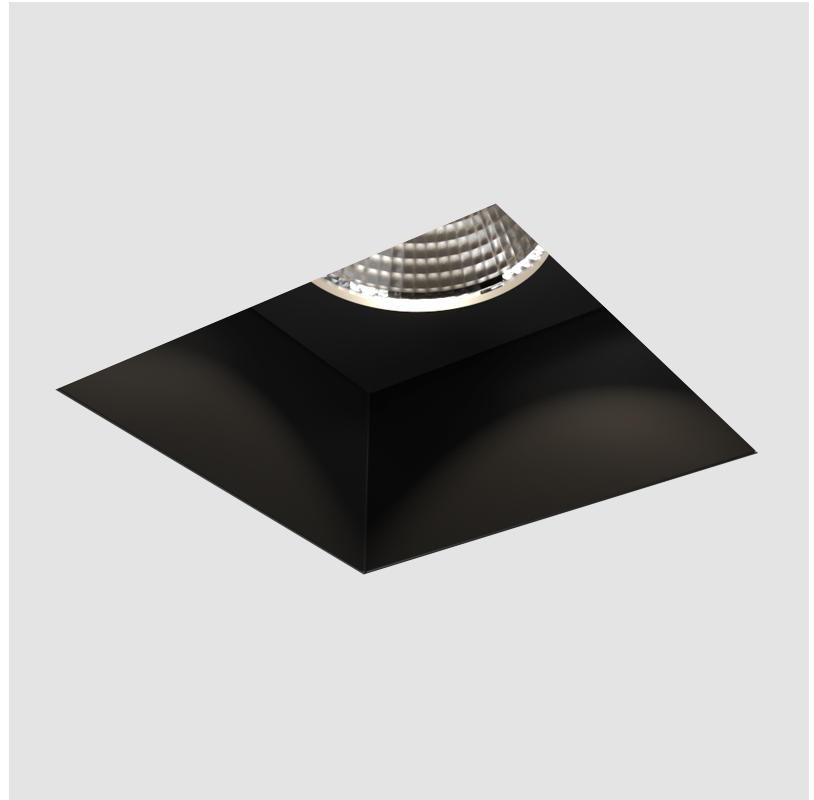

GENERAL

Series: Cave
Subseries: Cave Single
Brand: Prolicht
Division: Architectural
Mounting Type: Trimless
Mounting Location: Ceiling
Subcategory: Downlight

PHYSICAL

Shape: Square
Length (mm): 70
Length (in): 2 3/4
Width (mm): 70
Width (in): 2 3/4
Height (mm): 107
Height (in): 4 3/16
Ceiling Thickness (mm): 10 / 12.5 / 15
Ceiling Thickness (in): 3/8 or 1/2 or 9/16
Min. Recessing Depth (mm): 130
Min. Recessing Depth (in): 5 1/8
Light Distribution: Downlight
Fixture Finish: SSR / BKV / CWI / CRY / HAB / UFT / ITA / RUA / FTG / MYG / LOD / PUS / FRO / FUP / KIA / POP / BLS / SPG / MEY / GOH / GUM / CHC / COM / ABZ / JAG / OBR / MOS / ROR
Fixture Material: Aluminum Die Cast
Cut-out Measurements: 85mm / 3 3/8" x 85mm / 3 3/8"
Upon Request: Unique Ceiling Thickness

ELECTRICAL

Lamp Type: LED (Zhaga Standard)
Total Output Wattage (W): 15
Dimming: Dali Dimming
Driver Included: No
Driver Location: Recessed Housing
Driver Type: Constant Current - 120Vac
Driver Class: Class 2
Housing: See components
Input Voltage (V): 120
Constant Current (MA): 350

LED

Color Temperature (°K): Warm Dim
Max. Delivered Lumen (lm): 770
CRI: >90 CRI
Lamp Life (hrs): 50000
Upon Request: Special Color Temperature RGB-W Tunable White Special LED

OPTICAL

Reflector: 20 / 40 / 60
Upon Request: Special Beam Angles

RATINGS AND CERTIFICATIONS

Certified By: Certified for North American Standards
IP rating: IP20

85mm x 85mm
3 3/8" x 3 3/8"

130mm
5 1/8"

10 | 12 1/2 | 15
3/8" | 1/2" | 9/16"