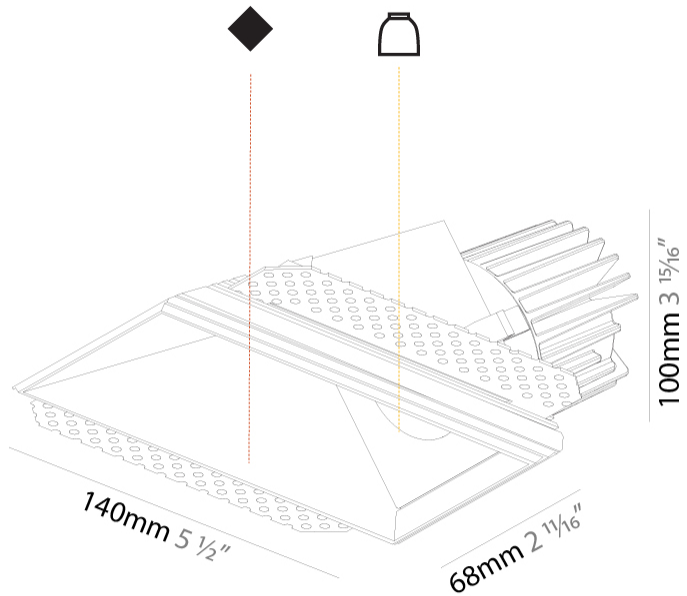

GENERAL

Series: Cave
Subseries: Cave Wallwash
Brand: Prolicht
Division: Architectural
Mounting Type: Trimless
Mounting Location: Ceiling
Subcategory: Downlight

PHYSICAL

Shape: Rectangle
Length (mm): 140
Length (in): 5 1/2
Width (mm): 70
Width (in): 2 3/4
Height (mm): 100
Height (in): 3 15/16
Ceiling Thickness (mm): 10 / 12.5 / 15
Ceiling Thickness (in): 3/8 or 1/2 or 9/16
Min. Recessing Depth (mm): 110
Min. Recessing Depth (in): 4 5/16
Light Distribution: Asymmetric
Fixture Finish: SSR / BKV / CWI / CRY / HAB / UFT / ITA / RUA / FTG / MYG / LOD / PUS / FRO / FUP / KIA / POP / BLS / SPG / MEY / GOH / GUM / CHC / COM / ABZ / JAG / OBR / MOS / ROR
Fixture Material: Aluminum Die Cast
Cut-out Measurements: 150mm / 5 7/8" x 85mm / 3 3/8"
Upon Request: Unique Ceiling Thickness

ELECTRICAL

Lamp Type: LED (Zhaga Standard)
Total Output Wattage (W): 14.7
Dimming: Dali Dimming
Driver Included: No
Driver Location: Recessed Housing
Driver Type: Constant Current -120Vac
Driver Class: Class 2
Housing: See components
Input Voltage (V): 120
Constant Current (MA): 350

LED

Color Temperature (°K): Warm Dim
Max. Delivered Lumen (lm): 850
CRI: >90 CRI
Lamp Life (hrs): 50000
Upon Request: Special Color Temperature

OPTICAL

Reflector: 20 / 40 / 60
Upon Request: Special Beam Angles

RATINGS AND CERTIFICATIONS

Certified By: Certified for North American Standards
IP rating: IP20