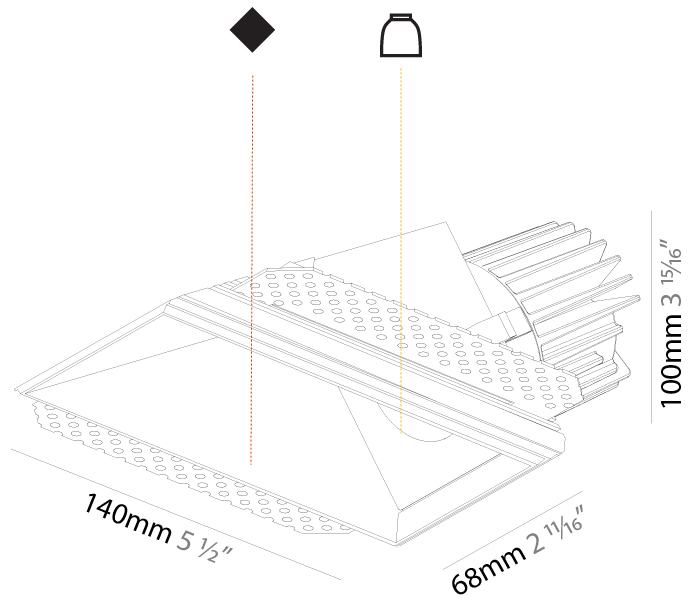

PHYSICAL

Shape: Rectangle
Length (mm): 140
Length (in): 5 1/2
Width (mm): 70
Width (in): 2 3/4
Height (mm): 100
Height (in): 3 15/16
Ceiling Thickness (mm): 10 / 12.5 / 15
Ceiling Thickness (in): 3/8 or 1/2 or 9/16
Min. Recessing Depth (mm): 110
Min. Recessing Depth (in): 4 5/16
Light Distribution: Asymmetric
Fixture Finish: SSR / BKV / CWI / CRY / HAB / UFT / ITA / RUA / FTG / MYG / LOD / PUS / FRO / FUP / KIA / POP / BLS / SPG / MEY / GOH / GUM / CHC / COM / ABZ / JAG / OBR / MOS / ROR
Fixture Material: Aluminum Die Cast
Cut-out Measurements: 150mm / 5 7/8" x 85mm / 3 3/8"
Upon Request: Unique Ceiling Thickness

ELECTRICAL

Lamp Type: LED (Zhaga Standard)
Input Wattage (W): 14.5
Total Output Wattage (W): 13.4
Dimming: Tri-Mode (Non-Dimming and Phase Dimming (120Vac only) and 0-10V Dimming)
Driver Included: No
Driver Location: Recessed Housing
Driver Type: Constant Current - Universal
Driver Class: Class 2
Housing: See components
Input Voltage (V): 120 - 277
Constant Current (MA): 350

LED

Number of LEDs: 1
Color Temperature (°K): 2700 / 3000 / 3500 / 4000
Max. Delivered Lumen (lm): 970 / 1000 / 1058 / 1080
CRI: >90 CRI
Lamp Life (hrs): 50000
Upon Request: Special Color Temperature

OPTICAL

Reflector: 20 / 40 / 60
Upon Request: Special Beam Angles

RATINGS AND CERTIFICATIONS

Certified By: Certified for North American Standards
IP rating: IP20

150mm x 85mm
5 7/8" x 3 3/8"

110mm
4 5/16"

10 | 12 1/2 | 15
3/8" | 1/2" | 9/16"