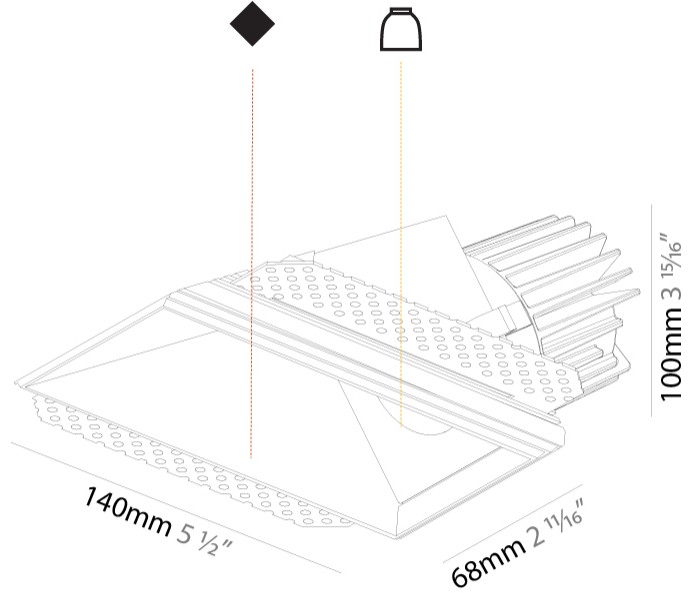

GENERAL

Series: Cave
Subseries: Cave Wallwash
Brand: Prolicht
Division: Architectural
Mounting Type: Trimless
Mounting Location: Ceiling
Subcategory: Downlight

PHYSICAL

Shape: Rectangle
Length (mm): 140
Length (in): 5 1/2
Width (mm): 70
Width (in): 2 3/4
Height (mm): 100
Height (in): 3 15/16
Ceiling Thickness (mm): 10 / 12.5 / 15
Ceiling Thickness (in): 3/8 or 1/2 or 9/16
Min. Recessing Depth (mm): 110
Min. Recessing Depth (in): 4 5/16
Light Distribution: Asymmetric
Fixture Finish: SSR / BKV / CWI / CRY / HAB / UFT / ITA / RUA / FTG / MYG / LOD / PUS / FRO / FUP / KIA / POP / BLS / SPG / MEY / GOH / GUM / CHC / COM / ABZ / JAG / OBR / MOS / ROR
Fixture Material: Aluminum Die Cast
Cut-out Measurements: 150mm / 5 7/8" x 85mm / 3 3/8"
Upon Request: Unique Ceiling Thickness

ELECTRICAL

Lamp Type: LED (Zhaga Standard)
Total Output Wattage (W): 14.7
Dimming: Dali Dimming
Driver Included: No
Driver Location: Recessed Housing
Driver Type: Constant Current -120Vac
Driver Class: Class 2
Housing: See components
Input Voltage (V): 120
Constant Current (MA): 350

LED

Color Temperature (°K): Warm Dim
Max. Delivered Lumen (lm): 850
CRI: >90 CRI
Lamp Life (hrs): 50000
Upon Request: Special Color Temperature

OPTICAL

Reflector°: 20 / 40 / 60
Upon Request: Special Beam Angles

RATINGS AND CERTIFICATIONS

Certified By: Certified for North American Standards
IP rating: IP20