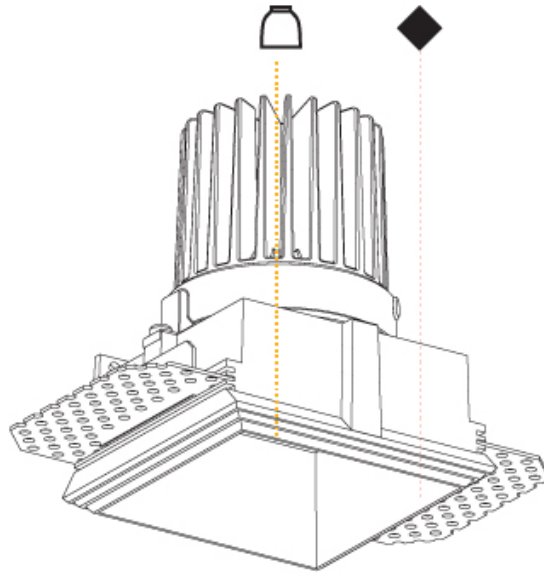

## CAVE SINGLE TRIMLESS

A35704-

PROJECT

TYPE

SPECIFIER

QUANTITY

DATE

A