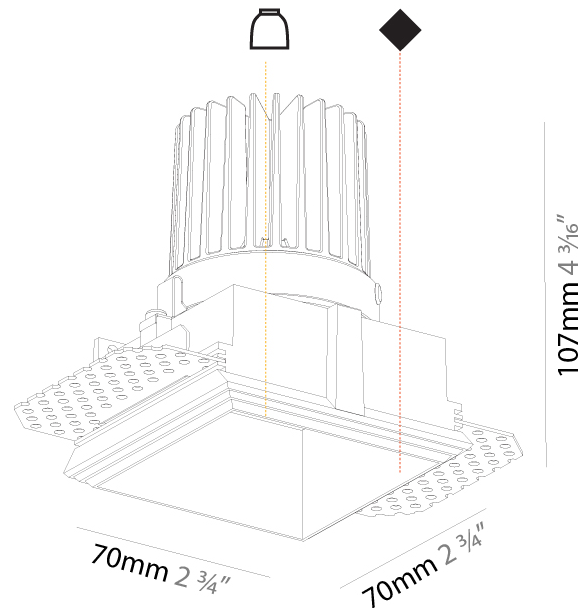

PHYSICAL

Shape: Square
Length (mm): 70
Length (in): 2 ¾
Width (mm): 70
Width (in): 2 ¾
Height (mm): 107
Height (in): 4 ¾
Ceiling Thickness (mm): 10 / 12.5 / 15
Ceiling Thickness (in): 3/8 or 1/2 or 9/16
Min. Recessing Depth (mm): 130
Min. Recessing Depth (in): 5 ¼
Light Distribution: Downlight
Fixture Finish: SSR / BKV / CWI / CRY / HAB / UFT / ITA / RUA / FTG / MYG / LOD / PUS / FRO / FUP / KIA / POP / BLS / SPG / MEY / GOH / GUM / CHC / COM / ABZ / JAG / OBR / MOS / ROR
Fixture Material: Aluminum Die Cast
Cut-out Measurements: 85mm / 3 3/8" x 85mm / 3 3/8"
Upon Request: Unique Ceiling Thickness

ELECTRICAL

Lamp Type: LED (Zhaga Standard)
Input Wattage (W): 14.5
Total Output Wattage (W): 13.4
Dimming: Tri-Mode (Non-Dimming and Phase Dimming (120Vac only) and 0-10V Dimming)
Driver Included: No
Driver Location: Recessed Housing
Driver Type: Constant Current - Universal
Driver Class: Class 2
Housing: See components
Input Voltage (V): 120 - 277
Constant Current (MA): 350

LED

Color Temperature (°K): 2700 / 3000 / 3500 / 4000
Max. Delivered Lumen (lm): 890 / 920 / 970 / 990
CRI: >90 CRI
Upon Request: Special Color Temperature RGB-W Tunable White
Special LED

OPTICAL

Reflector: 20 / 40 / 60
Upon Request: Special Beam Angles

RATINGS AND CERTIFICATIONS

Certified By: Certified for North American Standards
IP rating: IP20