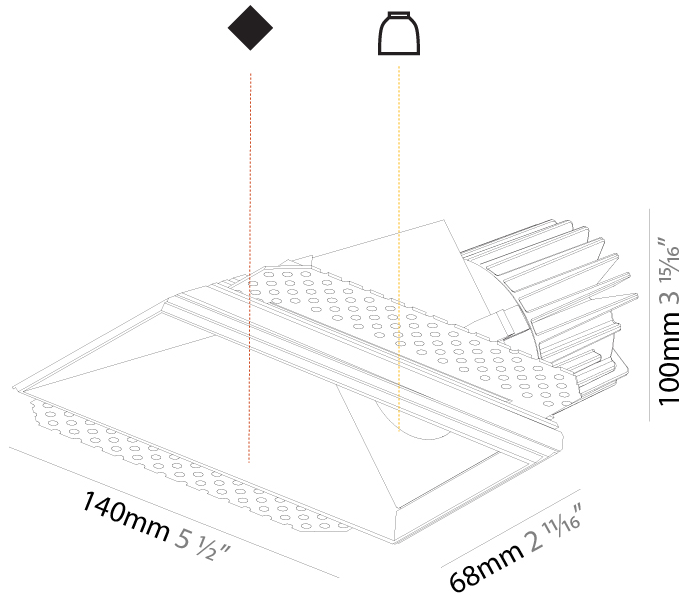

#### PHYSICAL

Shape: Rectangle  
 Length (mm): 140  
 Length (in): 5 1/2  
 Width (mm): 70  
 Width (in): 2 3/4  
 Height (mm): 100  
 Height (in): 3 15/16  
 Ceiling Thickness (mm): 10 / 12.5 / 15  
 Ceiling Thickness (in): 3/8 or 1/2 or 9/16  
 Min. Recessing Depth (mm): 110  
 Min. Recessing Depth (in): 4 5/16  
 Light Distribution: Asymmetric  
 Fixture Finish: SSR / BKV / CWI / CRY / HAB / UFT / ITA / RUA / FTG / MYG / LOD / PUS / FRO / FUP / KIA / POP / BLS / SPG / MEY / GOH / GUM / CHC / COM / ABZ / JAG / OBR / MOS / ROR  
 Fixture Material: Aluminum Die Cast  
 Cut-out Measurements: 150mm / 5 7/8" x 85mm / 3 3/8"  
 Upon Request: Unique Ceiling Thickness

#### RATINGS AND CERTIFICATIONS

Certified By: Certified for North American Standards  
 IP rating: IP20

150mm x 85mm  
5 7/8" x 3 3/8"

110mm  
4 3/8"

10 | 12 1/2 | 15  
3/8" | 1/2" | 9/16"