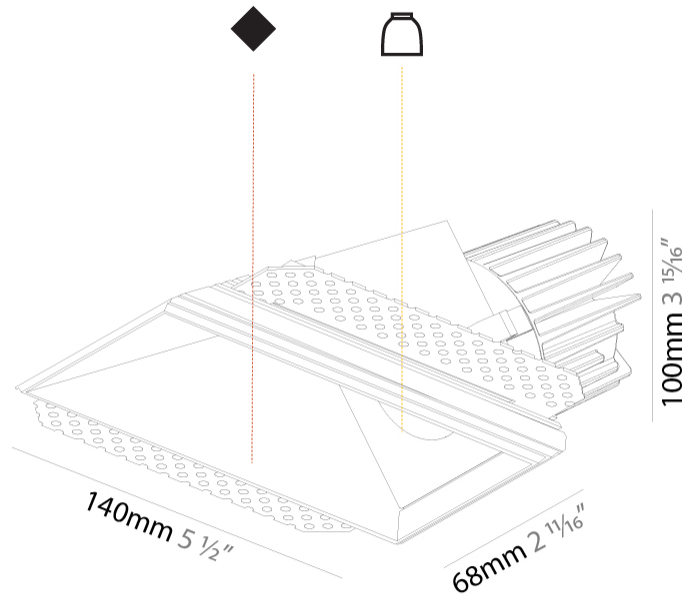

#### PHYSICAL

Shape: Rectangle  
 Length (mm): 140  
 Length (in): 5 1/2  
 Width (mm): 70  
 Width (in): 2 3/4  
 Height (mm): 100  
 Height (in): 3 15/16  
 Ceiling Thickness (mm): 10 / 12.5 / 15  
 Ceiling Thickness (in): 3/8 or 1/2 or 9/16  
 Min. Recessing Depth (mm): 110  
 Min. Recessing Depth (in): 4 5/16  
 Light Distribution: Asymmetric  
 Fixture Finish: SSR / BKV / CWI / CRY / HAB / UFT / ITA / RUA / FTG / MYG / LOD / PUS / FRO / FUP / KIA / POP / BLS / SPG / MEY / GOH / GUM / CHC / COM / ABZ / JAG / OBR / MOS / ROR  
 Fixture Material: Aluminum Die Cast  
 Cut-out Measurements: 150mm / 5 7/8" x 85mm / 3 3/8"  
 Upon Request: Unique Ceiling Thickness

#### RATINGS AND CERTIFICATIONS

Certified By: Certified for North American Standards  
 IP rating: IP20

150mm x 85mm  
5 7/8" x 3 3/8"

110mm  
4 3/8"

10 | 12 1/2 | 15  
3/8" | 1/2" | 9/16"