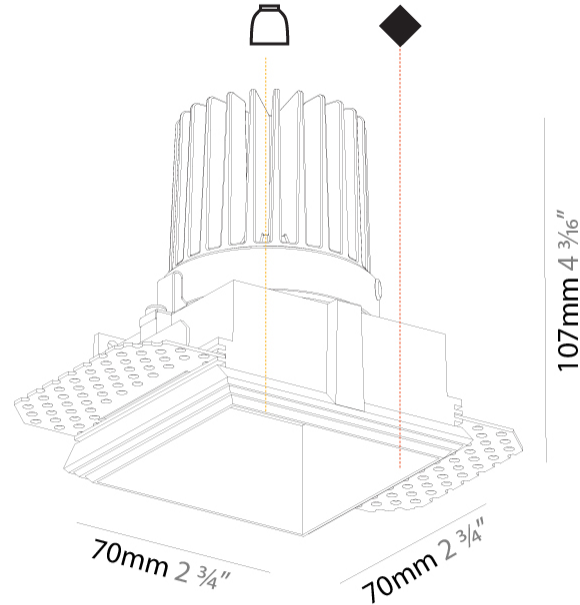

GENERAL

Series: Cave
Subseries: Cave Single
Brand: Prolicht
Division: Architectural
Mounting Type: Trimless
Mounting Location: Ceiling
Subcategory: Downlight

PHYSICAL

Shape: Square
Length (mm): 70
Length (in): 2 3/4
Width (mm): 70
Width (in): 2 3/4
Height (mm): 107
Height (in): 4 3/16
Ceiling Thickness (mm): 10 / 12.5 / 15
Ceiling Thickness (in): 3/8 or 1/2 or 9/16
Min. Recessing Depth (mm): 130
Min. Recessing Depth (in): 5 1/8
Light Distribution: Downlight
Fixture Finish: SSR / BKV / CWI / CRY / HAB / UFT / ITA / RUA / FTG / MYG / LOD / PUS / FRO / FUP / KIA / POP / BLS / SPG / MEY / GOH / GUM / CHC / COM / ABZ / JAG / OBR / MOS / ROR
Fixture Material: Aluminum Die Cast
Cut-out Measurements: 85mm / 3 3/8" x 85mm / 3 3/8"
Upon Request: Unique Ceiling Thickness

ELECTRICAL

Lamp Type: LED (Zhaga Standard)
Total Output Wattage (W): 15
Dimming: Dali Dimming
Driver Included: No
Driver Location: Recessed Housing
Driver Type: Constant Current - 120Vac
Driver Class: Class 2
Housing: See components
Input Voltage (V): 120
Constant Current (MA): 350

LED

Color Temperature (°K): Warm Dim
Max. Delivered Lumen (lm): 770
CRI: >90 CRI
Lamp Life (hrs): 50000
Upon Request: Special Color Temperature RGB-W Tunable White Special LED

OPTICAL

Reflector: 20 / 40 / 60
Upon Request: Special Beam Angles

RATINGS AND CERTIFICATIONS

Certified By: Certified for North American Standards
IP rating: IP20