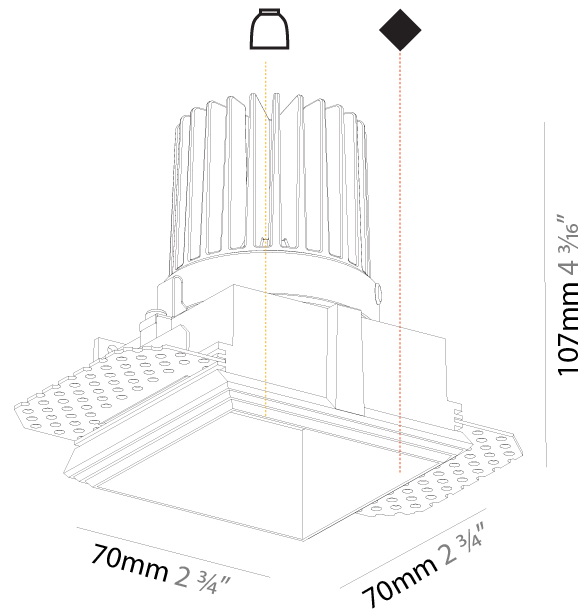

GENERAL

Series: Cave
Subseries: Cave Single
Brand: Prolight
Division: Architectural
Mounting Type: Trimless
Mounting Location: Ceiling
Subcategory: Downlight

PHYSICAL

Shape: Square
Length (mm): 70
Length (in): 2 3/4
Width (mm): 70
Width (in): 2 3/4
Height (mm): 107
Height (in): 4 3/16
Ceiling Thickness (mm): 10 / 12.5 / 15
Ceiling Thickness (in): 3/8 or 1/2 or 9/16
Min. Recessing Depth (mm): 130
Min. Recessing Depth (in): 5 1/8
Light Distribution: Downlight
Fixture Finish: SSR / BKV / CWI / CRY / HAB / UFT / ITA / RUA / FTG / MYG / LOD / PUS / FRO / FUP / KIA / POP / BLS / SPG / MEY / GOH / GUM / CHC / COM / ABZ / JAG / OBR / MOS / ROR
Fixture Material: Aluminum Die Cast
Cut-out Measurements: 85mm / 3 3/8" x 85mm / 3 3/8"
Upon Request: Unique Ceiling Thickness

RATINGS AND CERTIFICATIONS

Certified By: Certified for North American Standards
IP rating: IP20

85mm x 85mm
3 3/8" x 3 3/8"

130mm
5 1/8"

10 | 12 1/2 | 15
3/8" | 1/2" | 9/16"

CAVE SINGLE TRIMLESS

A35704-

PROJECT _____