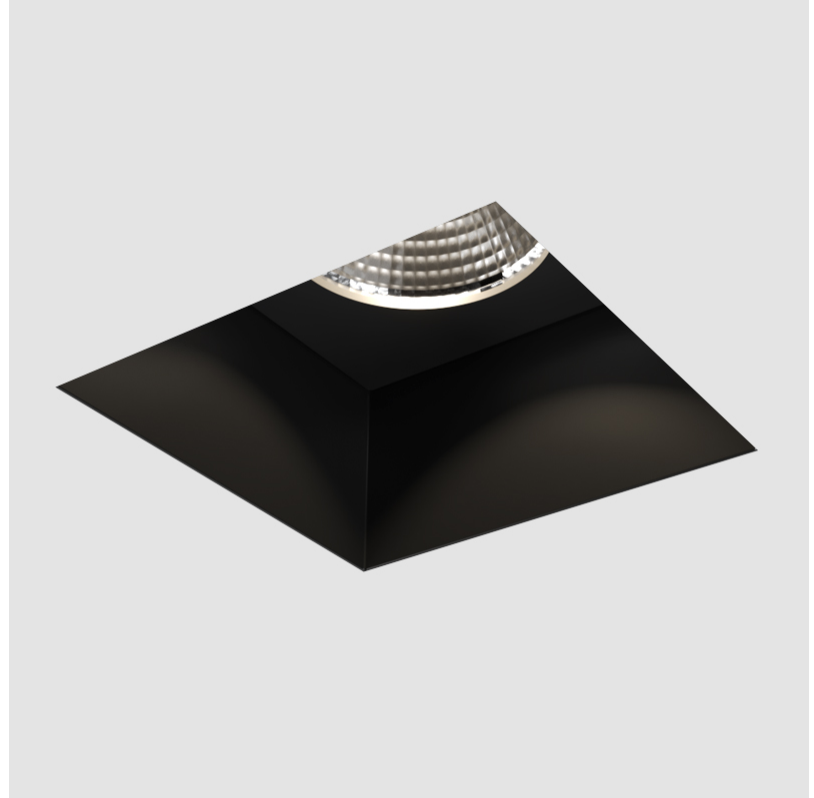

PHYSICAL

Shape: Square
Length (mm): 70
Length (in): 2 ¾
Width (mm): 70
Width (in): 2 ¾
Height (mm): 107
Height (in): 4 ¾
Ceiling Thickness (mm): 10 / 12.5 / 15
Ceiling Thickness (in): 3/8 or 1/2 or 9/16
Min. Recessing Depth (mm): 130
Min. Recessing Depth (in): 5 ¼
Light Distribution: Downlight
Fixture Finish: SSR / BKV / CWI / CRY / HAB / UFT / ITA / RUA / FTG / MYG / LOD / PUS / FRO / FUP / KIA / POP / BLS / SPG / MEY / GOH / GUM / CHC / COM / ABZ / JAG / OBR / MOS / ROR
Fixture Material: Aluminum Die Cast
Cut-out Measurements: 85mm / 3 3/8" x 85mm / 3 3/8"
Upon Request: Unique Ceiling Thickness

ELECTRICAL

Lamp Type: LED (Zhaga Standard)
Input Wattage (W): 14.5
Total Output Wattage (W): 13.4
Dimming: Tri-Mode (Non-Dimming and Phase Dimming (120Vac only) and 0-10V Dimming)
Driver Included: No
Driver Location: Recessed Housing
Driver Type: Constant Current - Universal
Driver Class: Class 2
Housing: See components
Input Voltage (V): 120 - 277
Constant Current (MA): 350

LED

Color Temperature (°K): 2700 / 3000 / 3500 / 4000
Max. Delivered Lumen (lm): 890 / 920 / 970 / 990
CRI: >90 CRI
Upon Request: Special Color Temperature RGB-W Tunable White Special LED

OPTICAL

Reflector: 20 / 40 / 60
Upon Request: Special Beam Angles

RATINGS AND CERTIFICATIONS

Certified By: Certified for North American Standards
IP rating: IP20