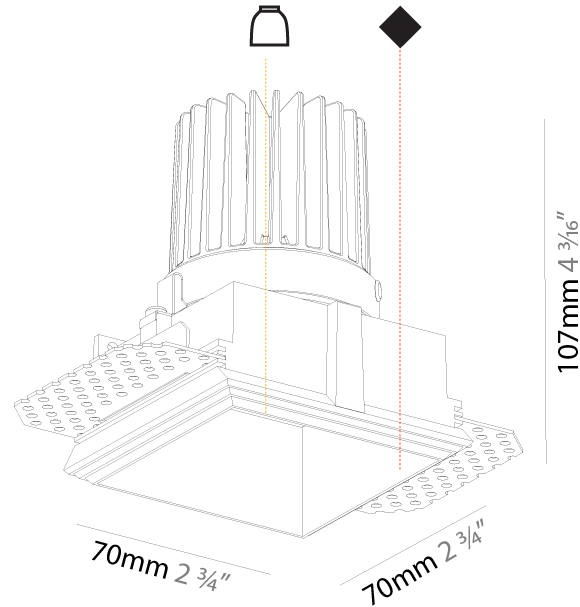

PHYSICAL

Shape: Square
Length (mm): 70
Length (in): 2 ¾
Width (mm): 70
Width (in): 2 ¾
Height (mm): 107
Height (in): 4 ¾
Ceiling Thickness (mm): 10 / 12.5 / 15
Ceiling Thickness (in): 3/8 or 1/2 or 9/16
Min. Recessing Depth (mm): 130
Min. Recessing Depth (in): 5 ¼
Light Distribution: Downlight
Fixture Finish: SSR / BKV / CWI / CRY / HAB / UFT / ITA / RUA / FTG / MYG / LOD / PUS / FRO / FUP / KIA / POP / BLS / SPG / MEY / GOH / GUM / CHC / COM / ABZ / JAG / OBR / MOS / ROR
Fixture Material: Aluminum Die Cast
Cut-out Measurements: 85mm / 3 3/8" x 85mm / 3 3/8"
Upon Request: Unique Ceiling Thickness

ELECTRICAL

Lamp Type: LED (Zhaga Standard)
Input Wattage (W): 14.5
Total Output Wattage (W): 13.4
Dimming: Tri-Mode (Non-Dimming and Phase Dimming (120Vac only) and 0-10V Dimming)
Driver Included: No
Driver Location: Recessed Housing
Driver Type: Constant Current - Universal
Driver Class: Class 2
Housing: See components
Input Voltage (V): 120 - 277
Constant Current (MA): 350

LED

Color Temperature (°K): 2700 / 3000 / 3500 / 4000
Max. Delivered Lumen (lm): 890 / 920 / 970 / 990
CRI: >90 CRI
Upon Request: Special Color Temperature RGB-W Tunable White Special LED

OPTICAL

Reflector: 20 / 40 / 60
Upon Request: Special Beam Angles

RATINGS AND CERTIFICATIONS

Certified By: Certified for North American Standards
IP rating: IP20