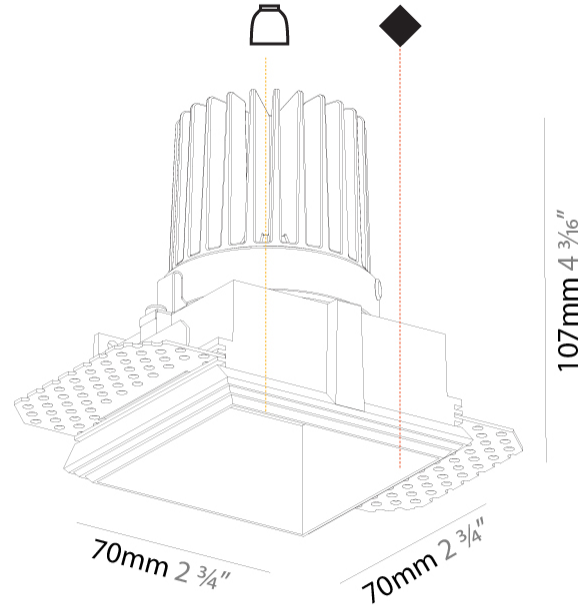

GENERAL

Series: Cave
Subseries: Cave Single
Brand: Prolicht
Division: Architectural
Mounting Type: Trimless
Mounting Location: Ceiling
Subcategory: Downlight

PHYSICAL

Shape: Square
Length (mm): 70
Length (in): 2 3/4
Width (mm): 70
Width (in): 2 3/4
Height (mm): 107
Height (in): 4 3/16
Ceiling Thickness (mm): 10 / 12.5 / 15
Ceiling Thickness (in): 3/8 or 1/2 or 9/16
Min. Recessing Depth (mm): 130
Min. Recessing Depth (in): 5 1/8
Light Distribution: Downlight
Fixture Finish: SSR / BKV / CWI / CRY / HAB / UFT / ITA / RUA / FTG / MYG / LOD / PUS / FRO / FUP / KIA / POP / BLS / SPG / MEY / GOH / GUM / CHC / COM / ABZ / JAG / OBR / MOS / ROR
Fixture Material: Aluminum Die Cast
Cut-out Measurements: 85mm / 3 3/8" x 85mm / 3 3/8"
Upon Request: Unique Ceiling Thickness

ELECTRICAL

Lamp Type: LED (Zhaga Standard)
Total Output Wattage (W): 15
Dimming: Dali Dimming
Driver Included: No
Driver Location: Recessed Housing
Driver Type: Constant Current - 120Vac
Driver Class: Class 2
Housing: See components
Input Voltage (V): 120
Constant Current (MA): 350

LED

Color Temperature (°K): Warm Dim
Max. Delivered Lumen (lm): 770
CRI: >90 CRI
Lamp Life (hrs): 50000
Upon Request: Special Color Temperature RGB-W Tunable White Special LED

OPTICAL

Reflector: 20 / 40 / 60
Upon Request: Special Beam Angles

RATINGS AND CERTIFICATIONS

Certified By: Certified for North American Standards
IP rating: IP20