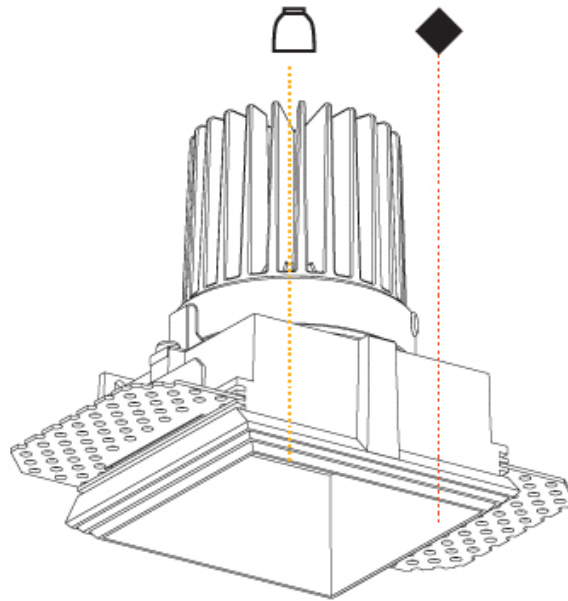

CAVE SINGLE TRIMLESS

A35535-

PROJECT _____

TYPE _____

SPECIFIER _____

QUANTITY _____

DATE _____

A