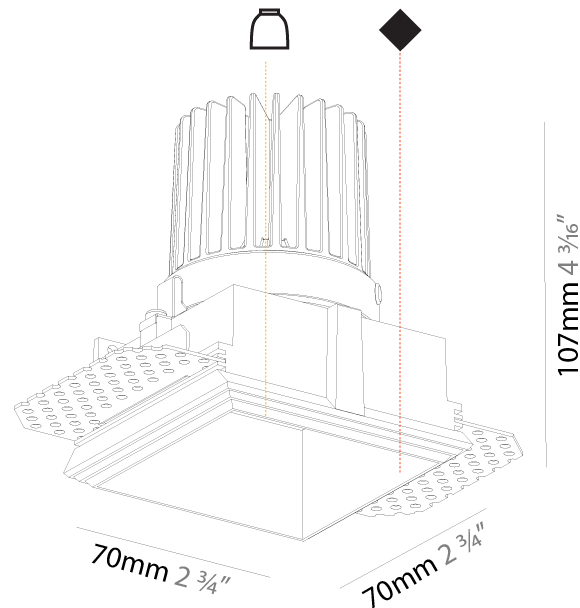

PHYSICAL

Shape: Square
Length (mm): 70
Length (in): 2 3/4
Width (mm): 70
Width (in): 2 3/4
Height (mm): 107
Height (in): 4 3/16
Ceiling Thickness (mm): 10 / 12.5 / 15
Ceiling Thickness (in): 3/8 or 1/2 or 9/16
Min. Recessing Depth (mm): 130
Min. Recessing Depth (in): 5 1/4
Light Distribution: Downlight
Fixture Finish: SSR / BKV / CWI / CRY / HAB / UFT / ITA / RUA / FTG / MYG / LOD / PUS / FRO / FUP / KIA / POP / BLS / SPG / MEY / GOH / GUM / CHC / COM / ABZ / JAG / OBR / MOS / ROR
Fixture Material: Aluminum Die Cast
Cut-out Measurements: 85mm / 3 3/8" x 85mm / 3 3/8"
Upon Request: Unique Ceiling Thickness

ELECTRICAL

Lamp Type: LED (Zhaga Standard)
Input Wattage (W): 14.5
Total Output Wattage (W): 13.4
Dimming: Tri-Mode (Non-Dimming and Phase Dimming (120Vac only) and 0-10V Dimming)
Driver Included: No
Driver Location: Recessed Housing
Driver Type: Constant Current - Universal
Driver Class: Class 2
Housing: See components
Input Voltage (V): 120 - 277
Constant Current (MA): 350

LED

Color Temperature (°K): 2700 / 3000 / 3500 / 4000
Max. Delivered Lumen (lm): 890 / 920 / 970 / 990
CRI: >90 CRI
Upon Request: Special Color Temperature RGB-W Tunable White Special LED

OPTICAL

Reflector: 20 / 40 / 60
Upon Request: Special Beam Angles

RATINGS AND CERTIFICATIONS

Certified By: Certified for North American Standards
IP rating: IP20