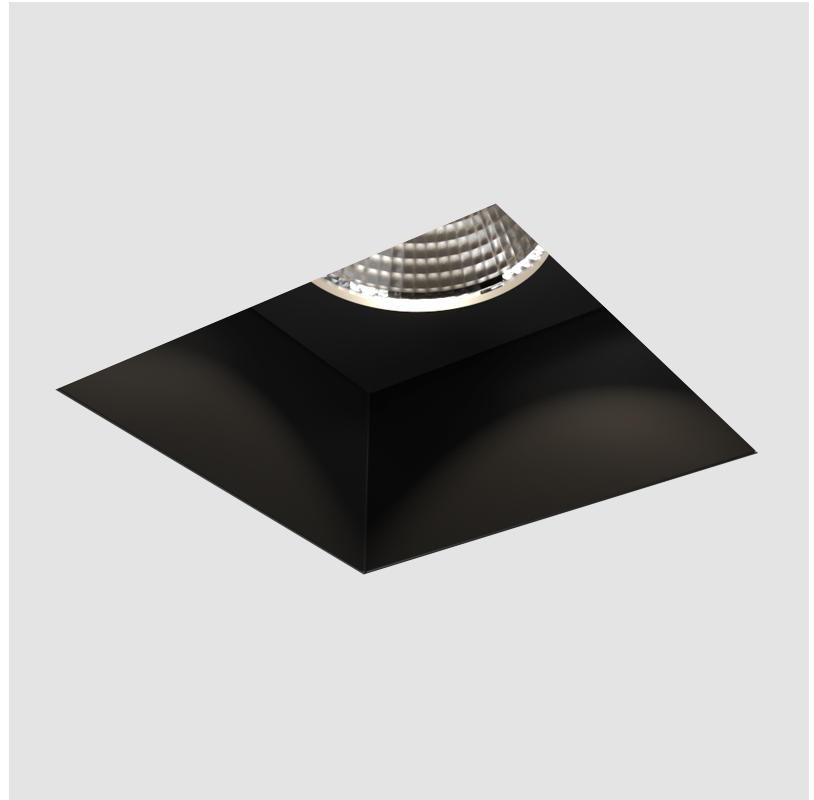

GENERAL

Series: Cave
Subseries: Cave Single
Brand: Prolicht
Division: Architectural
Mounting Type: Trimless
Mounting Location: Ceiling
Subcategory: Downlight

PHYSICAL

Shape: Square
Length (mm): 70
Length (in): 2 3/4
Width (mm): 70
Width (in): 2 3/4
Height (mm): 107
Height (in): 4 3/16
Ceiling Thickness (mm): 10 / 12.5 / 15
Ceiling Thickness (in): 3/8 or 1/2 or 9/16
Min. Recessing Depth (mm): 130
Min. Recessing Depth (in): 5 1/8
Light Distribution: Downlight
Fixture Finish: SSR / BKV / CWI / CRY / HAB / UFT / ITA / RUA / FTG / MYG / LOD / PUS / FRO / FUP / KIA / POP / BLS / SPG / MEY / GOH / GUM / CHC / COM / ABZ / JAG / OBR / MOS / ROR
Fixture Material: Aluminum Die Cast
Cut-out Measurements: 85mm / 3 3/8" x 85mm / 3 3/8"
Upon Request: Unique Ceiling Thickness

ELECTRICAL

Lamp Type: LED (Zhaga Standard)
Total Output Wattage (W): 15
Dimming: Dali Dimming
Driver Included: No
Driver Location: Recessed Housing
Driver Type: Constant Current - 120Vac
Driver Class: Class 2
Housing: See components
Input Voltage (V): 120
Constant Current (MA): 350

LED

Color Temperature (°K): Warm Dim
Max. Delivered Lumen (lm): 770
CRI: >90 CRI
Lamp Life (hrs): 50000
Upon Request: Special Color Temperature RGB-W Tunable White Special LED

OPTICAL

Reflector: 20 / 40 / 60
Upon Request: Special Beam Angles

RATINGS AND CERTIFICATIONS

Certified By: Certified for North American Standards
IP rating: IP20