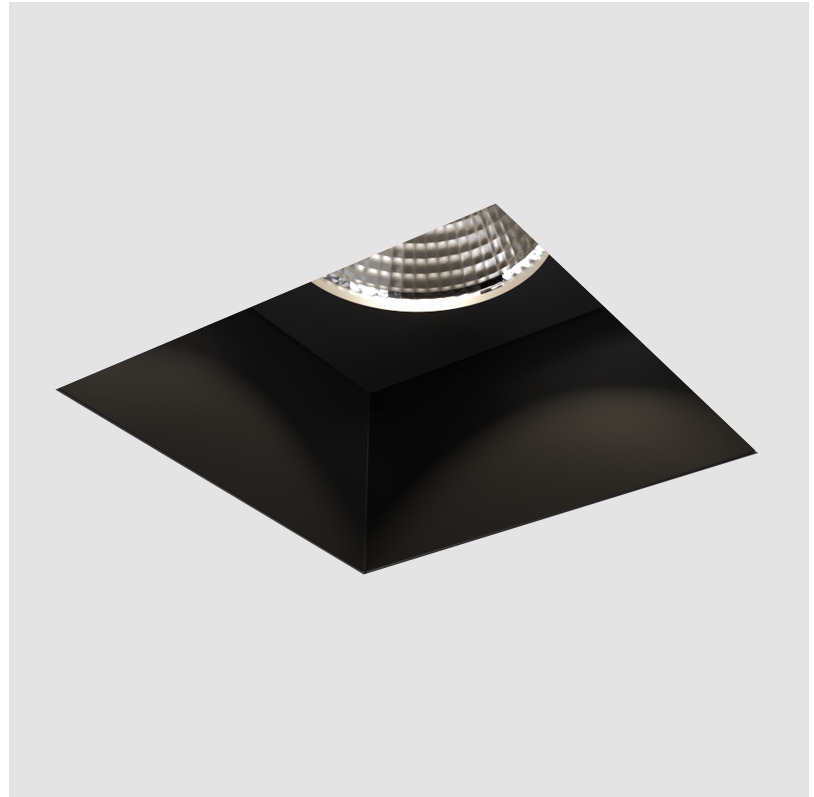

GENERAL

Series: Cave
Subseries: Cave Single
Brand: Prolicht
Division: Architectural
Mounting Type: Trimless
Mounting Location: Ceiling
Subcategory: Downlight

PHYSICAL

Shape: Square
Length (mm): 70
Length (in): 2 3/4
Width (mm): 70
Width (in): 2 3/4
Height (mm): 107
Height (in): 4 3/16
Ceiling Thickness (mm): 10 / 12.5 / 15
Ceiling Thickness (in): 3/8 or 1/2 or 9/16
Min. Recessing Depth (mm): 130
Min. Recessing Depth (in): 5 1/8
Light Distribution: Downlight
Fixture Finish: SSR / BKV / CWI / CRY / HAB / UFT / ITA / RUA / FTG / MYG / LOD / PUS / FRO / FUP / KIA / POP / BLS / SPG / MEY / GOH / GUM / CHC / COM / ABZ / JAG / OBR / MOS / ROR
Fixture Material: Aluminum Die Cast
Cut-out Measurements: 85mm / 3 3/8" x 85mm / 3 3/8"
Upon Request: Unique Ceiling Thickness

ELECTRICAL

Lamp Type: LED (Zhaga Standard)
Total Output Wattage (W): 15
Dimming: Dali Dimming
Driver Included: No
Driver Location: Recessed Housing
Driver Type: Constant Current - 120Vac
Driver Class: Class 2
Housing: See components
Input Voltage (V): 120
Constant Current (MA): 350

LED

Color Temperature (°K): Warm Dim
Max. Delivered Lumen (lm): 770
CRI: >90 CRI
Lamp Life (hrs): 50000
Upon Request: Special Color Temperature RGB-W Tunable White Special LED

OPTICAL

Reflector: 20 / 40 / 60
Upon Request: Special Beam Angles

RATINGS AND CERTIFICATIONS

Certified By: Certified for North American Standards
IP rating: IP20

85mm x 85mm
3 3/8" x 3 3/8"

130mm
5 1/8"

10 | 12 1/2 | 15
3/8" | 1/2" | 9/16"