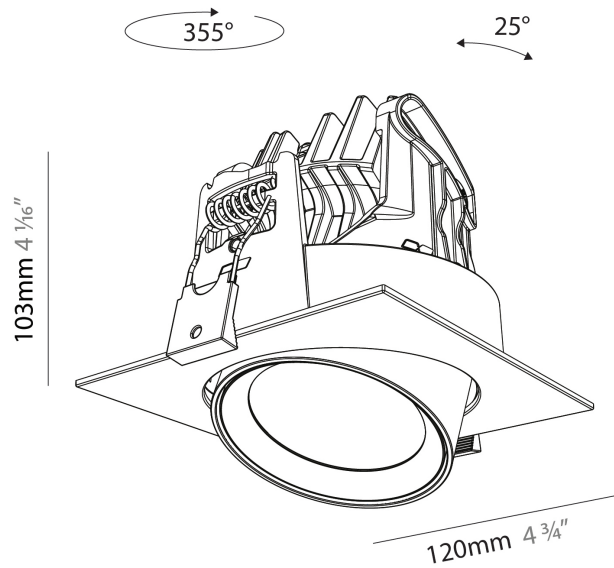

Series: Centriq
Subseries: Centriq Square Adjustable
Brand: Prolicht
Division: Architectural
Mounting Type: Recessed
Mounting Location: Ceiling
Subcategory: Spots

PHYSICAL

Shape: Cylinder
Diameter (mm): 120
Diameter (in): 4 ¾
Length (mm): 120
Length (in): 4 ¾
Height (mm): 105
Height (in): 4 ⅙
Min. Recessing Depth (mm): 120
Min. Recessing Depth (in): 4 ¾
Light Distribution: Adjustable / Direct
Weight (kg): 0.665
Diffuser: Lens Pack - No Lens / Opal / Linear Spread Lens / Honeycomb / Spread Lens
Fixture Finish: SSR / BKV / CWI / CRY / HAB / UFT / ITA / RUA / FTG / MYG / LOD / PUS / FRO / FUP / KIA / POP / BLS / SPG / MEY / GOH / GUM / CHC / COM / ABZ / JAG / OBR / MOS / ROR
Fixture Material: Aluminum
Cut-out Measurements: Dia. 112mm / 4 7/16"

ELECTRICAL

Lamp Type: LED (Zhaga Standard)
Input Wattage (W): 20.5
Total Output Wattage (W): 18.1
Dimming: Tri-Mode (Non-Dimming and Phase Dimming (120Vac only) and 0-10V Dimming)
Driver Included: Yes
Driver Location: Recessed Housing
Driver Type: Constant Current - Universal
Driver Class: Class 2
Input Voltage (V): 120 - 277
Constant Current (MA): 500

LED

Color Temperature (°K): 2700 / 3000 / 3500 / 4000
Max. Delivered Lumen (lm): 1432 / 1542 / 1432 / 1636
Nominal Lumen (lm): 1668 / 1797 / 1668 / 1907
CRI: >90 CRI
Lamp Life (hrs): 50000

OPTICAL

Reflector: 10
Adjustability: Rotational 350° / Tilt 25°

RATINGS AND CERTIFICATIONS

Certified By: CSA Certified to UL and CSA Standards
IP rating: IP20