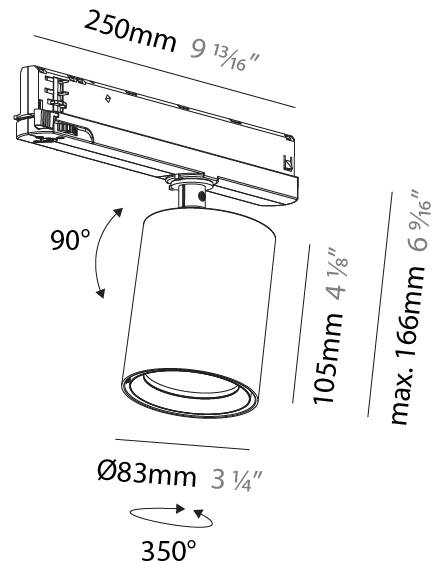

GENERAL

Series: Centriq
Subseries: Centriq In
Brand: Prolicht
Division: Architectural
Mounting Type: Track
Mounting Location: Ceiling
Subcategory: Spots

PHYSICAL

Shape: Cylinder
Diameter (mm): 83
Diameter (in): 3 1/4
Length (mm): 250
Length (in): 9 13/16
Height (mm): 166
Height (in): 6 9/16
Light Distribution: Adjustable / Direct
Weight (kg): 0.87
Fixture Finish: SSR / BKV / CWI / CRY / HAB / UFT / ITA / RUA / FTG / MYG / LOD / PUS / FRO / FUP / KIA / POP / BLS / SPG / MEY / GOH / GUM / CHC / COM / ABZ / JAG / OBR / MOS / ROR
Holder Finish: WHI / BLK
Accent Finish: SSR / BKV / CWI / CRY / HAB / LAG / UFT / ITA / RUA / RUR / MIC / FTG / MYG / TWT / LOD / PUS / FRO / FUP / KIA / POP / BLS / SPG / MEY / GOH / GUM / CHC / COM / ABZ / JAG
Fixture Material: Aluminum

ELECTRICAL

Lamp Type: LED (Zhaga Standard)
Input Wattage (W): 36.2
Total Output Wattage (W): 32.7
Dimming: Non-Dimmable / 0-10V Dimming
Driver Included: Yes
Driver Location: Integrated
Driver Type: Constant Current - 120Vac
Driver Class: Class 2
Input Voltage (V): 120

LED

Number of LEDs: 1
Color Temperature (°K): 2700 / 3000 / 3500 / 4000
Max. Delivered Lumen (lm): 2916 / 3037 / 3166 / 3320
Nominal Lumen (lm): 3471 / 3615 / 3769 / 3952
CRI: >90 CRI
Lamp Life (hrs): 50000

OPTICAL

Reflector: 20 / 32 / 54
Adjustability: Rotational 350°; Tilt 90°

RATINGS AND CERTIFICATIONS

Certified By: CSA Certified to UL and CSA Standards
IP rating: IP20