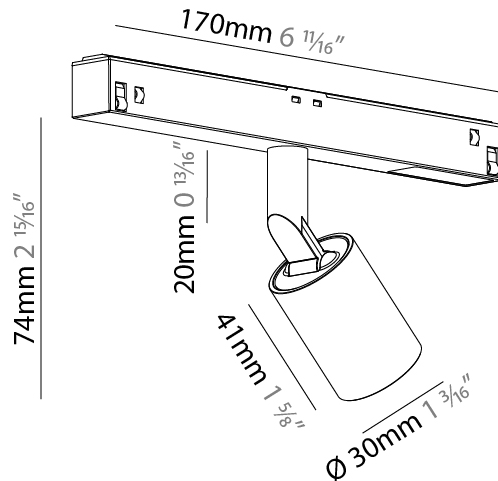

1. To build a product code in our configurator select the specify button on the base model # product page
2. To build a manual product code on this datasheet choose from the options listed below in blue font and add the suffix to the base model #

GENERAL

Series: Centriq
Subseries: Centriq for Clicktrack
Brand: Prolicht
Division: Architectural
Mounting Type: Track
Mounting Location: Ceiling
Subcategory: Spots

PHYSICAL

Shape: Cylinder
Diameter (mm): 30
Diameter (in): 1 ³/₁₆
Length (mm): 170
Length (in): 6 ¹³/₁₆
Height (mm): 74
Height (in): 2 ¹⁵/₁₆
Light Distribution: Adjustable / Direct
Fixture Finish: SSR / BKV / CWI / CRY / HAB / UFT / ITA / RUA / FTG / MYG / LOD / PUS / FRO / FUP / KIA / POP / BLS / SPG / MEY / GOH / GUM / CHC / COM / ABZ / JAG / OBR / MOS / ROR
Fixture Material: Aluminum

ELECTRICAL

Lamp Type: LED (Zhaga Standard)
Input Wattage (W): 4
Total Output Wattage (W): 3.6
Dimming: Non-Dimmable
Driver Included: No
Driver Location: Remote
Driver Type: Constant Voltage - Universal
Driver Class: Class 2
Input Voltage (V): 48
Constant Current (MA): 340
Upon Request: 0-10Vdc dimming / DALI dimming

LED

Number of LEDs: 1
Color Temperature (°K): 2700 / 3000 / 4000
Max. Delivered Lumen (lm): 260 / 270 / 290
CRI: >90 CRI

OPTICAL

Optic°: 24 / 32
Adjustability: Rotational 360°; Tilt 90° (±45°)

RATINGS AND CERTIFICATIONS

Certified By: Certified for North American Standards
IP rating: IP20