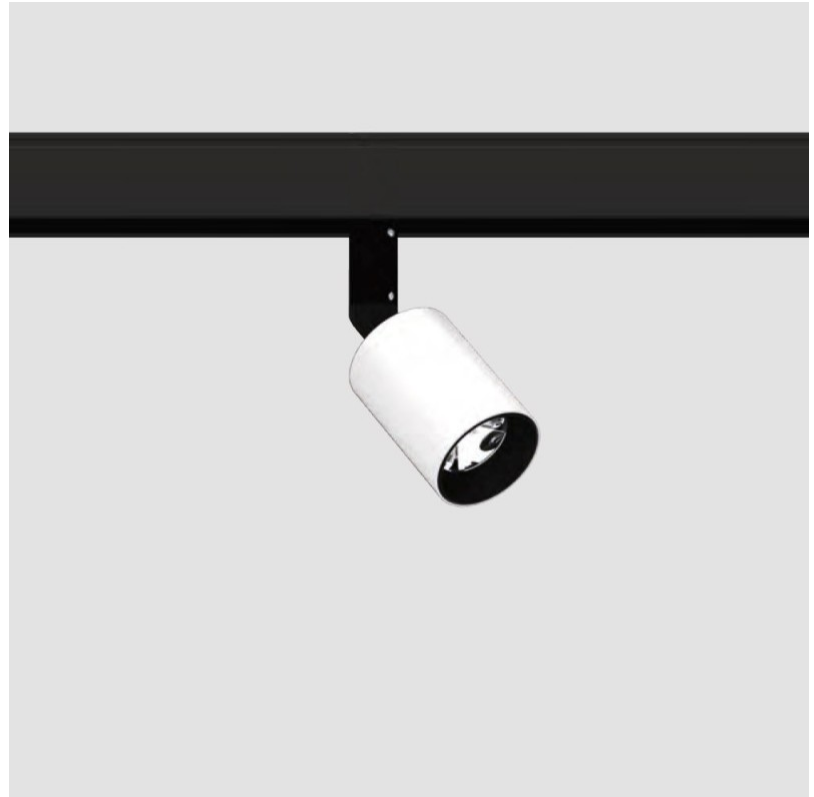

1. To build a product code in our configurator select the specify button on the base model # product page
2. To build a manual product code on this datasheet choose from the options listed below in blue font and add the suffix to the base model #

GENERAL

Series: Centriq
Subseries: Centriq for Clicktrack
Brand: Prolicht
Division: Architectural
Mounting Type: Track
Mounting Location: Ceiling
Subcategory: Spots

PHYSICAL

Shape: Cylinder
Diameter (mm): 30
Diameter (in): 1 ³/₁₆
Length (mm): 170
Length (in): 6 ¹³/₁₆
Height (mm): 74
Height (in): 2 ¹⁵/₁₆
Light Distribution: Adjustable / Direct
Fixture Finish: SSR / BKV / CWI / CRY / HAB / UFT / ITA / RUA / FTG / MYG / LOD / PUS / FRO / FUP / KIA / POP / BLS / SPG / MEY / GOH / GUM / CHC / COM / ABZ / JAG / OBR / MOS / ROR
Fixture Material: Aluminum

ELECTRICAL

Lamp Type: LED (Zhaga Standard)
Input Wattage (W): 4
Total Output Wattage (W): 3.6
Dimming: Non-Dimmable
Driver Included: No
Driver Location: Remote
Driver Type: Constant Voltage - Universal
Driver Class: Class 2
Input Voltage (V): 48
Constant Current (MA): 340
Upon Request: 0-10Vdc dimming / DALI dimming

LED

Number of LEDs: 1
Color Temperature (°K): 2700 / 3000 / 4000
Max. Delivered Lumen (lm): 260 / 270 / 290
CRI: >90 CRI

OPTICAL

Optic°: 24 / 32
Adjustability: Rotational 360°; Tilt 90° (±45°)

RATINGS AND CERTIFICATIONS

Certified By: Certified for North American Standards
IP rating: IP20