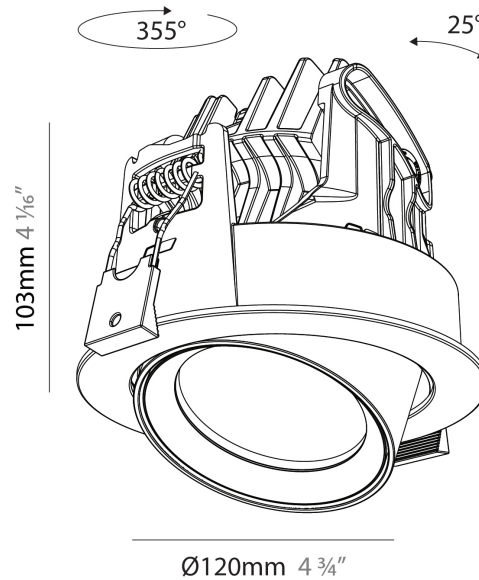

GENERAL

Series: Centriq
Subseries: Centriq Round Adjustable
Brand: Prolicht
Division: Architectural
Mounting Type: Recessed
Mounting Location: Ceiling
Subcategory: Spots

PHYSICAL

Shape: Cylinder
Diameter (mm): 120
Diameter (in): 4 ¾
Height (mm): 105
Height (in): 4 ⅛
Min. Recessing Depth (mm): 120
Min. Recessing Depth (in): 4 ¾
Light Distribution: Adjustable / Direct
Weight (kg): 0.649
Diffuser: Lens Pack - No Lens / Opal / Linear Spread Lens / Honeycomb / Spread Lens
Fixture Finish: SSR / BKV / CWI / CRY / HAB / UFT / ITA / RUA / FTG / MYG / LOD / PUS / FRO / FUP / KIA / POP / BLS / SPG / MEY / GOH / GUM / CHC / COM / ABZ / JAG / OBR / MOS / ROR
Fixture Material: Aluminum
Cut-out Measurements: Dia. 112mm / 4 7/16"

ELECTRICAL

Lamp Type: LED (Zhaga Standard)
Input Wattage (W): 20.5
Total Output Wattage (W): 18.1
Dimming: Tri-Mode (Non-Dimming and Phase Dimming (120Vac only) and 0-10V Dimming)
Driver Included: Yes
Driver Location: Recessed Housing
Driver Type: Constant Current - Universal
Driver Class: Class 2
Input Voltage (V): 120 - 277
Constant Current (MA): 500

LED

Color Temperature (*K): 2700 / 3000 / 3500 / 4000
Max. Delivered Lumen (lm): 1432 / 1542 / 1432 / 1636
Nominal Lumen (lm): 1668 / 1797 / 1868 / 1907
CRI: >90 CRI
Lamp Life (hrs): 50000

OPTICAL

Reflector°: 10
Adjustability: Rotational 350°; Tilt 90°

RATINGS AND CERTIFICATIONS

Certified By: Certified for North American Standards
IP rating: IP20