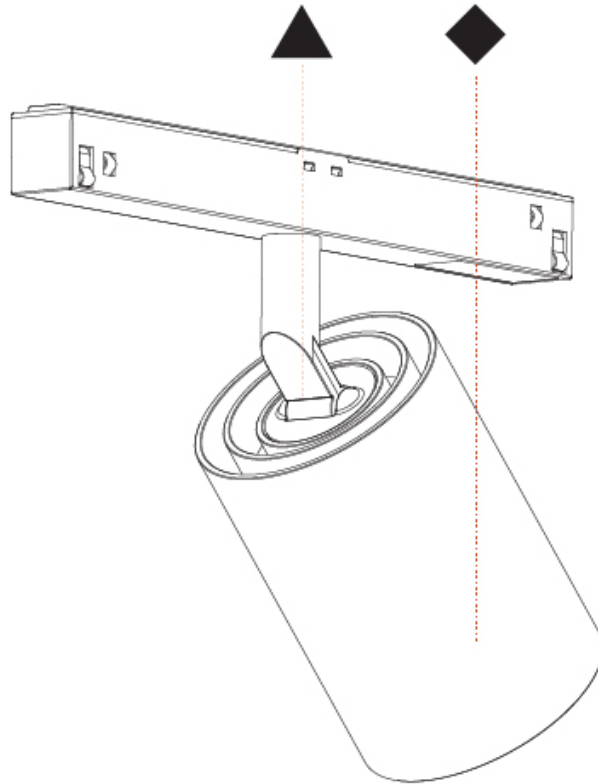

CENTRIQ FOR CLICKTRACK TRACK

A3T109-

PROJECT	_____
TYPE	_____
SPECIFIER	_____
QUANTITY	_____
DATE	_____

A