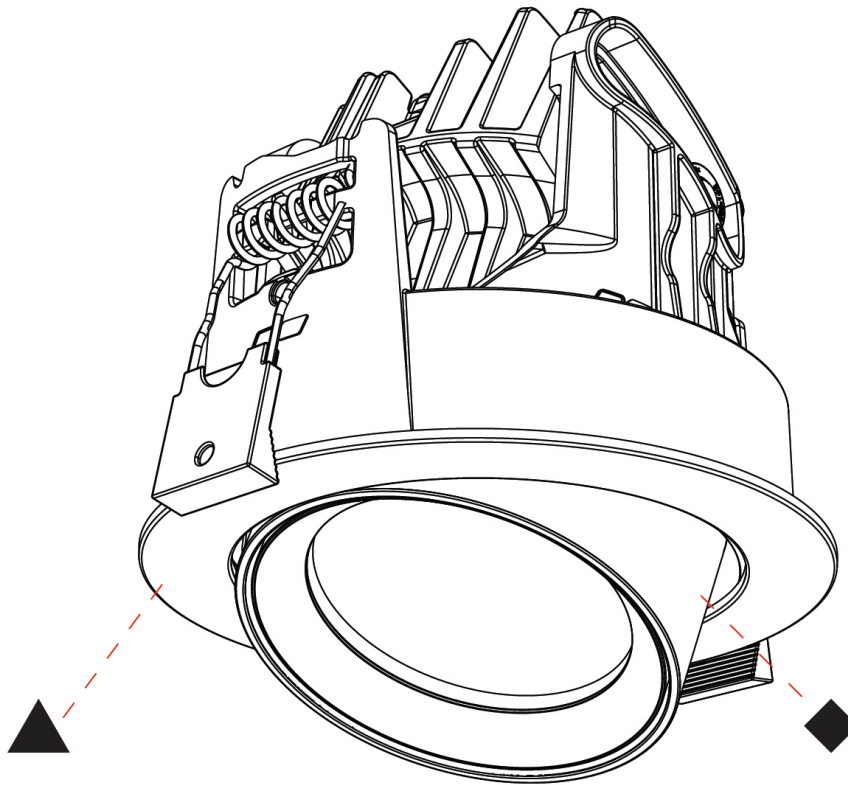

CENTRIQ ROUND ADJUSTABLE RECESSED

A35976-

PROJECT _____

TYPE _____

SPECIFIER _____

QUANTITY _____

DATE _____