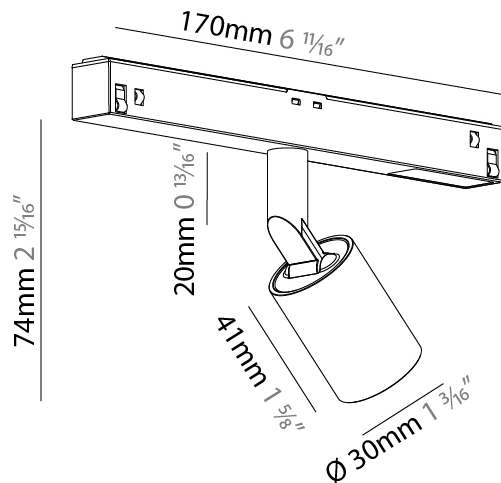

1. To build a product code in our configurator select the specify button on the base model # product page
2. To build a manual product code on this datasheet choose from the options listed below in blue font and add the suffix to the base model #

GENERAL

Series: Centriq
Subseries: Centriq for Clicktrack
Brand: Prolicht
Division: Architectural
Mounting Type: Track
Mounting Location: Ceiling
Subcategory: Spots

PHYSICAL

Shape: Cylinder
Diameter (mm): 40
Diameter (in): 1 5/16
Length (mm): 170
Length (in): 6 11/16
Height (mm): 88
Height (in): 3 7/16
Light Distribution: Adjustable / Direct
Fixture Finish: SSR / BKV / CWI / CRY / HAB / UFT / ITA / RUA / FTG / MYG / LOD / PUS / FRO / FUP / KIA / POP / BLS / SPG / MEY / GOH / GUM / CHC / COM / ABZ / JAG / OBR / MOS / ROR
Fixture Material: Aluminum

ELECTRICAL

Lamp Type: LED (Zhaga Standard)
Input Wattage (W): 6
Total Output Wattage (W): 5.4
Dimming: Non-Dimmable
Driver Included: No
Driver Location: Remote
Driver Type: Constant Voltage - Universal
Driver Class: Class 2
Input Voltage (V): 48
Constant Current (MA): 340
Upon Request: 0-10Vdc dimming / DALI dimming

LED

Number of LEDs: 1
Color Temperature (°K): 2700 / 3000 / 4000
Max. Delivered Lumen (lm): 494 / 519 / 526
CRI: >90 CRI

OPTICAL

Reflector°: 20 / 40 / 50
Optic°: 31 / 36
Adjustability: Rotational 360°; Tilt 90° (±45°)

RATINGS AND CERTIFICATIONS

Certified By: Certified for North American Standards
IP rating: IP20