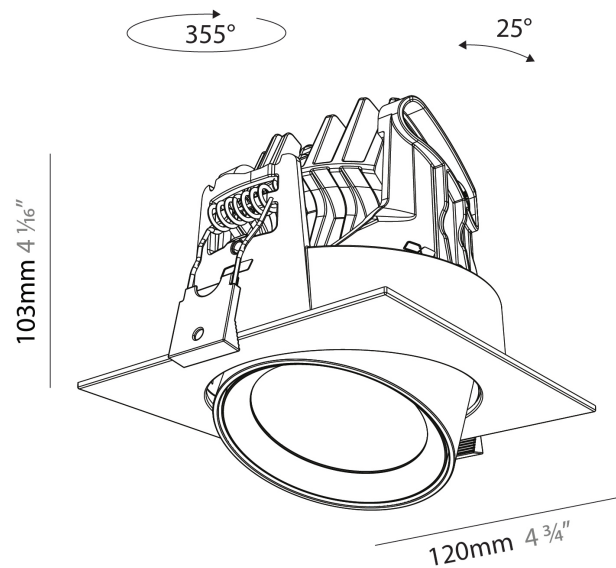

GENERAL

Series: Centriq
Subseries: Centriq Square Adjustable
Brand: Prolicht
Division: Architectural
Mounting Type: Recessed
Mounting Location: Ceiling
Subcategory: Spots

PHYSICAL

Shape: Cylinder
Diameter (mm): 120
Diameter (in): 4 3/4
Length (mm): 120
Length (in): 4 3/4
Height (mm): 105
Height (in): 4 1/8
Min. Recessing Depth (mm): 120
Min. Recessing Depth (in): 4 3/4
Light Distribution: Adjustable / Direct
Weight (kg): 0.665
Diffuser: Lens Pack - No Lens / Opal / Linear Spread Lens / Honeycomb / Spread Lens
Fixture Finish: SSR / BKV / CWI / CRY / HAB / UFT / ITA / RUA / FTG / MYG / LOD / PUS / FRO / FUP / KIA / POP / BLS / SPG / MEY / GOH / GUM / CHC / COM / ABZ / JAG / OBR / MOS / ROR
Fixture Material: Aluminum
Cut-out Measurements: Dia. 112mm / 4 7/16"

ELECTRICAL

Lamp Type: LED (Zhaga Standard)
Input Wattage (W): 27.4
Total Output Wattage (W): 24.6
Dimming: Dali Dimming
Driver Included: No
Driver Location: Remote
Driver Type: Constant Current - Universal
Driver Class: Class 2
Input Voltage (V): 120 - 277
Constant Current (MA): 700

LED

Color Temperature (°K): 2700-6500 Tunable White
Max. Delivered Lumen (lm): 2058 - 2329
Nominal Lumen (lm): 2497 - 2827
CRI: >90 CRI
Lamp Life (hrs): 50000

OPTICAL

Reflector°: 24 / 34 / 54
Adjustability: Rotational 350° / Tilt 25°

RATINGS AND CERTIFICATIONS

Certified By: CSA Certified to UL and CSA Standards
IP rating: IP20