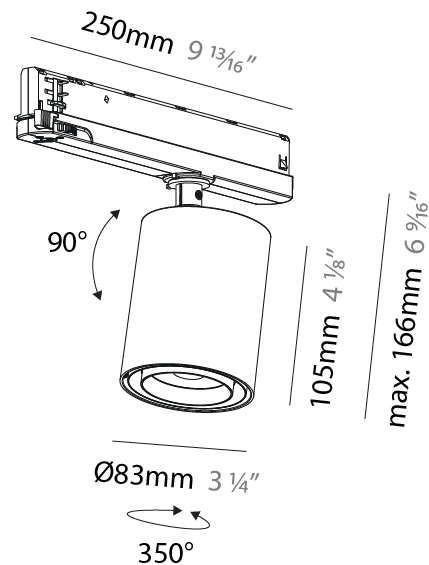

GENERAL

Series: Centriq
Subseries: Centriq In Flex
Brand: Prolicht
Division: Architectural
Mounting Type: Track
Subcategory: Spots

PHYSICAL

Shape: Cylinder
Diameter (mm): 83
Diameter (in): 3 1/4
Length (mm): 250
Length (in): 9 13/16
Height (mm): 166
Height (in): 6 9/16
Light Distribution: Adjustable / Direct
Fixture Finish: SSR / BKV / CWI / CRY / HAB / UFT / ITA / RUA / FTG / MYG / LOD / PUS / FRO / FUP / KIA / POP / BLS / SPG / MEY / GOH / GUM / CHC / COM / ABZ / JAG / OBR / MOS / ROR
Holder Finish: WHI / BLK
Accent Finish: SSR / BKV / CWI / CRY / HAB / LAG / UFT / ITA / RUA / RUR / MIC / FTG / MYG / TWT / LOD / PUS / FRO / FUP / KIA / POP / BLS / SPG / MEY / GOH / GUM / CHC / COM / ABZ / JAG
Fixture Material: Aluminum

ELECTRICAL

Lamp Type: LED (Zhaga Standard)
Input Wattage (W): 20
Total Output Wattage (W): 18.1
Dimming: Non-Dimmable / 0-10V Dimming
Driver Included: Yes
Driver Location: Integrated
Driver Type: Constant Current - 120Vac
Driver Class: Class 2
Input Voltage (V): 120

LED

Number of LEDs: 1
Color Temperature (°K): 2700 / 3000 / 3500 / 4000
Max. Delivered Lumen (lm): 1207 / 1300 / 1376 / 1380
Nominal Lumen (lm): 1672 / 1800 / 1905 / 1910
CRI: >90 CRI
Lamp Life (hrs): 50000

OPTICAL

Reflector°: Adjustable 14 - 44
Adjustability: Rotational 360°; Tilt 90° (±45°)

RATINGS AND CERTIFICATIONS

Certified By: Certified for North American Standards
IP rating: IP20