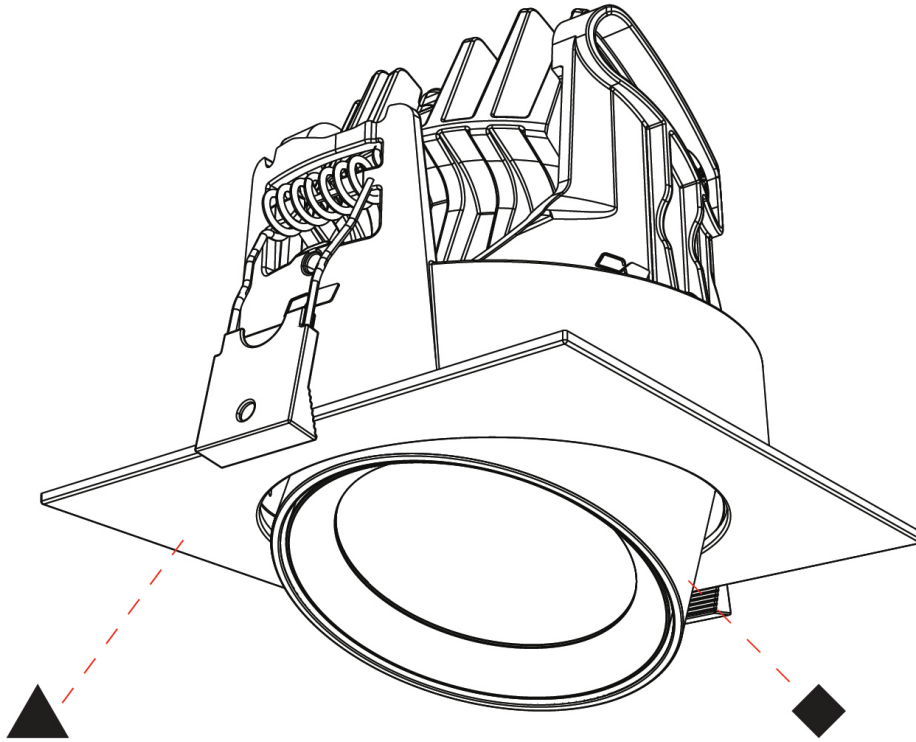

CENTRIQ SQUARE ADJUSTABLE RECESSED

A35985-

PROJECT _____

TYPE _____

SPECIFIER _____

QUANTITY _____

DATE _____

A