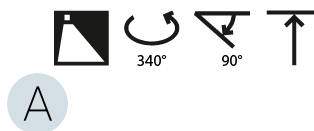

GENERAL

Series: Centriq
Subseries: Centriq Wallwash
Brand: Prolicht
Division: Architectural
Mounting Type: Track
Mounting Location: Ceiling
Subcategory: Spots

PHYSICAL

Shape: Cylinder
Diameter (mm): 125
Diameter (in): 4 ¹⁵/₁₆
Length (mm): 235
Length (in): 9 ¹/₄
Height (mm): 165
Height (in): 6 ¹/₂
Light Distribution: Adjustable / Asymmetric
Fixture Finish: SSR / BKV / CWI / CRY / HAB / UFT / ITA / RUA / FTG / MYG / LOD / PUS / FRO / FUP / KIA / POP / BLS / SPG / MEY / GOH / GUM / CHC / COM / ABZ / JAG / OBR / MOS / ROR
Fixture Material: Aluminum

ELECTRICAL

Lamp Type: LED (Zhaga Standard)
Input Wattage (W): 37.1
Total Output Wattage (W): 34
Dimming: Tri-Mode (Non-Dimming and Phase Dimming (120Vac only) and 0-10V Dimming)
Driver Included: Yes
Driver Location: Integrated
Driver Type: Constant Current - Universal
Driver Class: Class 2
Input Voltage (V): 120 - 277
Constant Current (MA): 1050

LED

Number of LEDs: 1
Color Temperature (°K): 2700 / 3000 / 3500 / 4000
Max. Delivered Lumen (lm): 2840 / 2950 / 3048 / 3110
CRI: >90 CRI
Efficiency (%): 85
Lamp Life (hrs): 50000

OPTICAL

Reflector: Multi-faceted
Adjustability: Rotational 340°; Tilt 90°

RATINGS AND CERTIFICATIONS

Certified By: Certified for North American Standards
IP rating: IP20