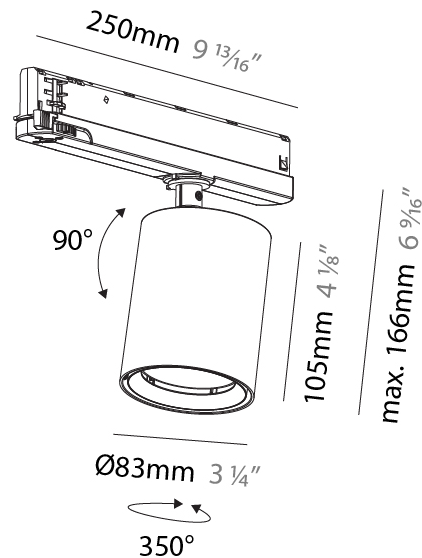

GENERAL

Series: Centriq
Subseries: Centriq In
Brand: Prolicht
Division: Architectural
Mounting Type: Track
Mounting Location: Ceiling
Subcategory: Spots

PHYSICAL

Shape: Cylinder
Diameter (mm): 83
Diameter (in): 3 1/4
Length (mm): 250
Length (in): 9 13/16
Height (mm): 166
Height (in): 6 9/16
Light Distribution: Adjustable / Direct
Weight (kg): 0.6
Fixture Finish: SSR / BKV / CWI / CRY / HAB / UFT / ITA / RUA / FTG / MYG / LOD / PUS / FRO / FUP / KIA / POP / BLS / SPG / MEY / GOH / GUM / CHC / COM / ABZ / JAG / OBR / MOS / ROR
Holder Finish: WHI / BLK
Accent Finish: SSR / BKV / CWI / CRY / HAB / LAG / UFT / ITA / RUA / RUR / MIC / FTG / MYG / TWT / LOD / PUS / FRO / FUP / KIA / POP / BLS / SPG / MEY / GOH / GUM / CHC / COM / ABZ / JAG
Fixture Material: Aluminum

ELECTRICAL

Lamp Type: LED (Zhaga Standard)
Input Wattage (W): 26
Total Output Wattage (W): 23.7
Dimming: Non-Dimmable / 0-10V Dimming
Driver Included: Yes
Driver Location: Integrated
Driver Type: Constant Current - 120Vac
Driver Class: Class 2
Input Voltage (V): 120

LED

Number of LEDs: 1
Color Temperature (°K): 2700 / 3000 / 3500 / 4000
Max. Delivered Lumen (lm): 1975 / 2056 / 2145 / 2245
Nominal Lumen (lm): 2429 / 2529 / 2638 / 2761
CRI: >90 CRI
Lamp Life (hrs): 50000

OPTICAL

Optic°: 12
Adjustability: Rotational 360°; Tilt 90° (±45°)

RATINGS AND CERTIFICATIONS

Certified By: Certified for North American Standards
IP rating: IP20