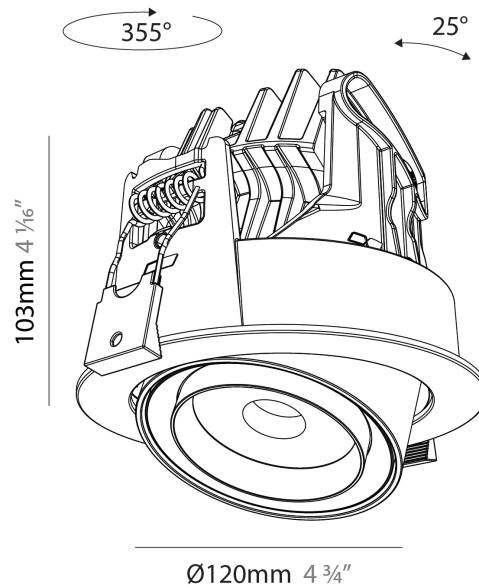

GENERAL

Series: Centriq
Subseries: Centriq Round Flex Adjustable
Brand: Prolicht
Division: Architectural
Mounting Type: Recessed
Mounting Location: Ceiling
Subcategory: Spots

PHYSICAL

Shape: Cylinder
Diameter (mm): 120
Diameter (in): 4 ¾
Height (mm): 105
Height (in): 4 ⅛
Min. Recessing Depth (mm): 120
Min. Recessing Depth (in): 4 ¾
Light Distribution: Adjustable / Direct
Weight (kg): 0.666
Fixture Finish: SSR / BKV / CWI / CRY / HAB / UFT / ITA / RUA / FTG / MYG / LOD / PUS / FRO / FUP / KIA / POP / BLS / SPG / MEY / GOH / GUM / CHC / COM / ABZ / JAG / OBR / MOS / ROR
Fixture Material: Aluminum
Cut-out Measurements: Dia. 112mm / 4 7/16"

ELECTRICAL

Lamp Type: LED (Zhaga Standard)
Input Wattage (W): 8.2
Total Output Wattage (W): 7.3
Dimming: Dali Dimming
Driver Included: No
Driver Location: Remote
Driver Type: Constant Current - Universal
Driver Class: Class 2
Input Voltage (V): 120 - 277
Constant Current (MA): 200

LED

Color Temperature (°K): 2700-6500 Tunable White
Max. Delivered Lumen (lm): 391 - 451
Nominal Lumen (lm): 576 - 664
CRI: >90 CRI
Lamp Life (hrs): 50000

OPTICAL

Beam Angle: 14 - 46
Adjustability: Rotational 350° / Tilt 25°

RATINGS AND CERTIFICATIONS

Certified By: CSA Certified to UL and CSA Standards
IP rating: IP20