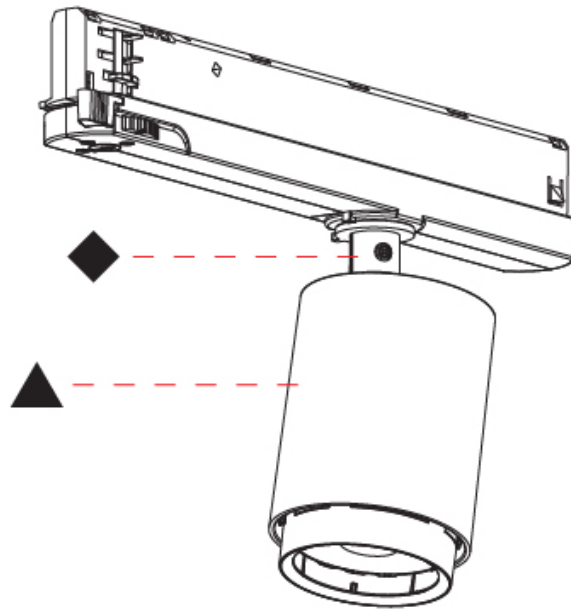

CENTRIQ IN FLEX TRACK

A3T220-

PROJECT _____

TYPE _____

SPECIFIER _____

QUANTITY _____

DATE _____

A