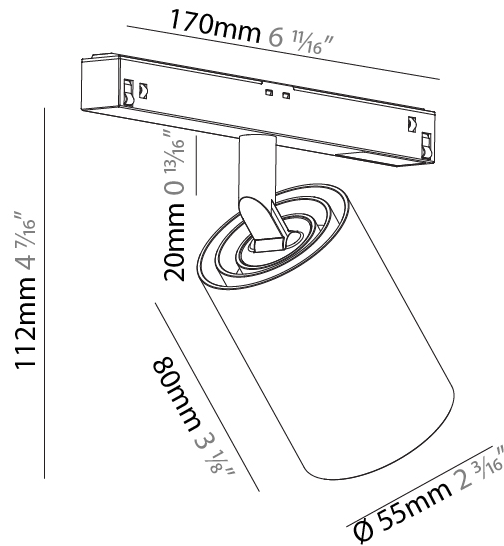

GENERAL

Series: Centriq
Subseries: Centriq for Clicktrack
Partner: Prolicht
Division: Architectural
Installation: Track
Product Type: Track System Low Voltage
Mounting Location: Ceiling
Light Distribution: Adjustable

PHYSICAL

Aperture Sizes - Downlights: 2"
Shape: Cylinder
Diameter (mm): 55
Diameter (in): 2 ³/₁₆
Length (mm): 170
Length (in): 6 ¹¹/₁₆
Height (mm): 112
Height (in): 4 ⁷/₁₆

Fixture Finish: SSR / BKV / CWI / CRY / HAB / UFT / ITA / RUA / FTG / MYG / LOD / PUS / FRO / FUP / KIA / POP / BLS / SPG / MEY / GOH / CHC / COM / ABZ / JAG / OBR / MOS / ROR

Fixture Material: Aluminum

ELECTRICAL

Lamp Type: LED (Zhaga Standard)
Input Wattage (W): 12
Total Output Wattage (W): 10.9
Dimming: Non-Dimmable
Driver Included: No
Driver Location: Remote
Driver Type: Constant Voltage - Universal
Driver Class: Class 2
Input Voltage (V): 48
Constant Current (MA): 580
Upon Request: 0-10Vdc dimming / DALI dimming

LED

Number of LEDs: 1
Color Temperature (°K): 2700 / 3000 / 4000
Max. Delivered Lumen (lm): 750 / 780 / 840
CRI: >90 CRI

OPTICAL

Reflector°: 18 / 26 / 34 / 36 / 52
Adjustability: Rotational 360°; Tilt 90° (±45°)

RATINGS AND CERTIFICATIONS

Certified By: Certified for North American Standards
IP rating: IP20