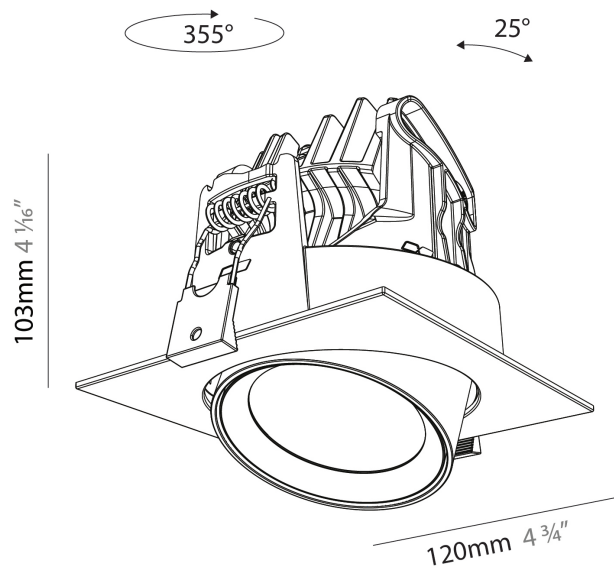

PHYSICAL

Aperture Sizes - Downlights: 2"
Shape: Cylinder
Diameter (mm): 120
Diameter (in): 4 3/4
Length (mm): 120
Length (in): 4 3/4
Height (mm): 105
Height (in): 4 1/8
Min. Recessing Depth (mm): 120
Min. Recessing Depth (in): 4 3/4
Weight (kg): 0.665
Diffuser: Lens Pack - No Lens / Opal / Linear Spread Lens / Honeycomb / Spread Lens
Fixture Finish: SSR / BKV / CWI / CRY / HAB / UFT / ITA / RUA / FTG / MYG / LOD / PUS / FRO / FUP / KIA / POP / BLS / SPG / MEY / GOH / CHC / COM / ABZ / JAG / OBR / MOS / ROR
Fixture Material: Aluminum
Cut-out Measurements: Dia. 112mm / 4 7/16"

ELECTRICAL

Lamp Type: LED (Zhaga Standard)
Input Wattage (W): 27.3
Total Output Wattage (W): 24.5
Dimming: Tri-Mode (Non-Dimming and Phase Dimming (120Vac only) and 0-10V Dimming)
Driver Included: No
Driver Location: Recessed Housing
Driver Type: Constant Current - Universal
Driver Class: Class 2
Input Voltage (V): 120 - 277
Constant Current (MA): 700

LED

Color Temperature (°K): 2700 / 3000 / 3500 / 4000
Max. Delivered Lumen (lm): 2434 / 2534 / 2643 / 2768
Nominal Lumen (lm): 2788 / 2903 / 3027 / 3170
CRI: >90 CRI
Lamp Life (hrs): 50000

OPTICAL

Reflector°: 20 / 32 / 54
Adjustability: Rotational 350° / Tilt 25°

RATINGS AND CERTIFICATIONS

Certified By: CSA Certified to UL and CSA Standards
IP rating: IP20