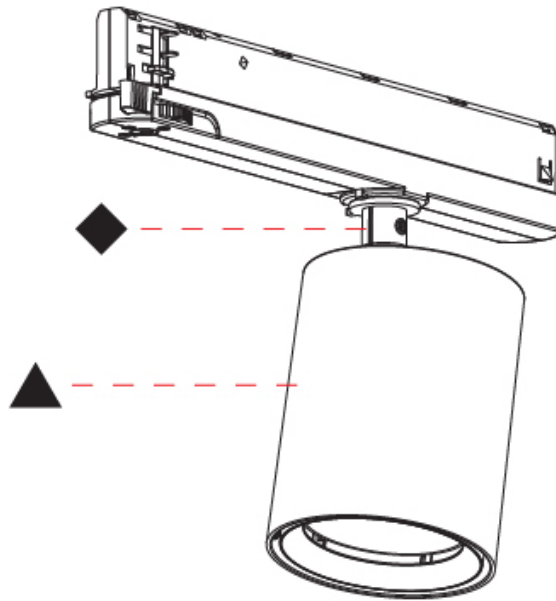

CENTRIQ IN TRACK

A3T217-

PROJECT _____

TYPE _____

SPECIFIER _____

QUANTITY _____

DATE _____

A