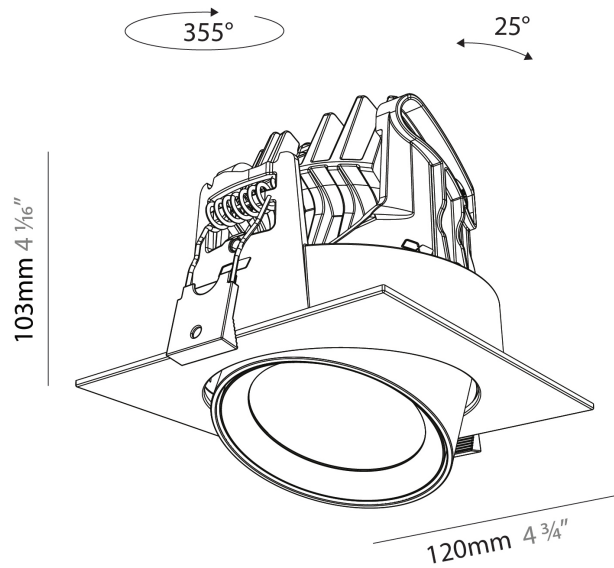

PHYSICAL

Aperture Sizes - Downlights: 2"
Shape: Cylinder
Diameter (mm): 120
Diameter (in): 4 3/4
Length (mm): 120
Length (in): 4 3/4
Height (mm): 105
Height (in): 4 1/8
Min. Recessing Depth (mm): 120
Min. Recessing Depth (in): 4 3/4
Weight (kg): 0.665
Diffuser: Lens Pack - No Lens / Opal / Linear Spread Lens / Honeycomb / Spread Lens
Fixture Finish: SSR / BKV / CWI / CRY / HAB / UFT / ITA / RUA / FTG / MYG / LOD / PUS / FRO / FUP / KIA / POP / BLS / SPG / MEY / GOH / CHC / COM / ABZ / JAG / OBR / MOS / ROR
Fixture Material: Aluminum
Cut-out Measurements: Dia. 112mm / 4 7/16"

ELECTRICAL

Lamp Type: LED (Zhaga Standard)
Input Wattage (W): 20.5
Total Output Wattage (W): 18.1
Dimming: Tri-Mode (Non-Dimming and Phase Dimming (120Vac only) and 0-10V Dimming)
Driver Included: No
Driver Location: Recessed Housing
Driver Type: Constant Current - Universal
Driver Class: Class 2
Input Voltage (V): 120 - 277
Constant Current (MA): 500

LED

Color Temperature (°K): 2700 / 3000 / 3500 / 4000
Max. Delivered Lumen (lm): 1432 / 1542 / 1432 / 1636
Nominal Lumen (lm): 1668 / 1797 / 1668 / 1907
CRI: >90 CRI
Lamp Life (hrs): 50000

OPTICAL

Reflector: 10
Adjustability: Rotational 350° / Tilt 25°

RATINGS AND CERTIFICATIONS

Certified By: CSA Certified to UL and CSA Standards
IP rating: IP20