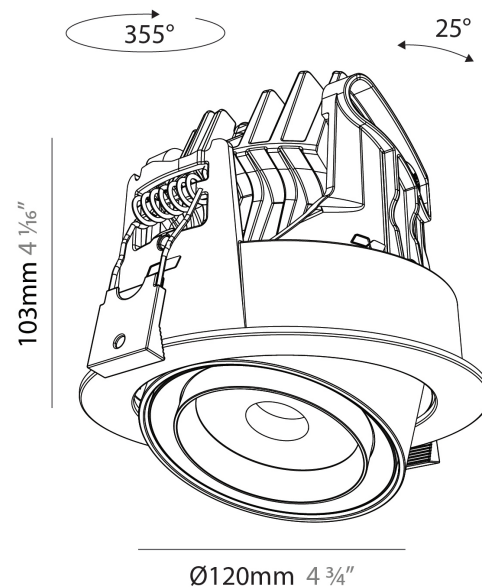

GENERAL

Series: Centriq
Subseries: Centriq Round Flex Adjustable
Partner: Prolicht
Division: Architectural
Installation: Recessed
Product Type: Downlight
Mounting Location: Ceiling
Light Distribution: Adjustable / Downlight

PHYSICAL

Aperture Sizes - Downlights: 2"
Shape: Cylinder
Diameter (mm): 120
Diameter (in): 4 ¾
Height (mm): 105
Height (in): 4 ⅞
Min. Recessing Depth (mm): 120
Min. Recessing Depth (in): 4 ¾
Weight (kg): 0.666
Fixture Finish: SSR / BKV / CWI / CRY / HAB / UFT / ITA / RUA / FTG / MYG / LOD / PUS / FRO / FUP / KIA / POP / BLS / SPG / MEY / GOH / CHC / COM / ABZ / JAG / OBR / MOS / ROR
Fixture Material: Aluminum
Cut-out Measurements: Dia. 112mm / 4 7/16"

ELECTRICAL

Lamp Type: LED (Zhaga Standard)
Input Wattage (W): 20.5
Total Output Wattage (W): 18.1
Dimming: Tri-Mode (Non-Dimming and Phase Dimming (120Vac only) and 0-10V Dimming)
Driver Included: No
Driver Location: Recessed Housing
Driver Type: Constant Current - Universal
Driver Class: Class 2
Housing: ENCP 3
Input Voltage (V): 120 - 277
Constant Current (MA): 500

LED

Color Temperature (°K): 2700 / 3000 / 3500 / 4000
Max. Delivered Lumen (lm): 1201 / 1294 / 1346 / 1373
Nominal Lumen (lm): 1668 / 1797 / 1869 / 1907
CRI: >90 CRI
Lamp Life (hrs): 50000

OPTICAL

Beam Angle: 18 / 30 / 46
Adjustability: Rotational 350° / Tilt 25°

RATINGS AND CERTIFICATIONS

Certified By: CSA Certified to UL and CSA Standards
IP rating: IP20