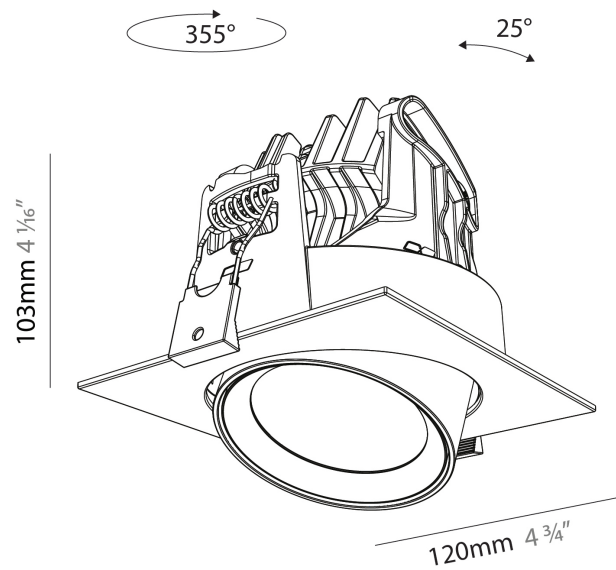

PHYSICAL

Aperture Sizes - Downlights: 2"
Shape: Cylinder
Diameter (mm): 120
Diameter (in): 4 ¾
Length (mm): 120
Length (in): 4 ¾
Height (mm): 105
Height (in): 4 ⅛
Min. Recessing Depth (mm): 120
Min. Recessing Depth (in): 4 ¾
Weight (kg): 0.665
Diffuser: Lens Pack - No Lens / Opal / Linear Spread Lens / Honeycomb / Spread Lens
Fixture Finish: SSR / BKV / CWI / CRY / HAB / UFT / ITA / RUA / FTG / MYG / LOD / PUS / FRO / FUP / KIA / POP / BLS / SPG / MEY / GOH / CHC / COM / ABZ / JAG / OBR / MOS / ROR
Fixture Material: Aluminum
Cut-out Measurements: Dia. 112mm / 4 7/16"

ELECTRICAL

Lamp Type: LED (Zhaga Standard)
Input Wattage (W): 34
Total Output Wattage (W): 30.9
Dimming: Tri-Mode (Non-Dimming and Phase Dimming (120Vac only) and 0-10V Dimming)
Driver Included: No
Driver Location: Recessed Housing
Driver Type: Constant Current - Universal
Driver Class: Class 2
Input Voltage (V): 120 - 277
Constant Current (MA): 900

LED

Color Temperature (°K): 2700 / 3000 / 3500 / 4000
Max. Delivered Lumen (lm): 2434 / 2534 / 2643 / 2768
Nominal Lumen (lm): 2788 / 2903 / 3027 / 3170
CRI: >90 CRI
Lamp Life (hrs): 50000

OPTICAL

Reflector: 24 / 36 / 54
Adjustability: Rotational 350° / Tilt 25°

RATINGS AND CERTIFICATIONS

Certified By: CSA Certified to UL and CSA Standards
IP rating: IP20