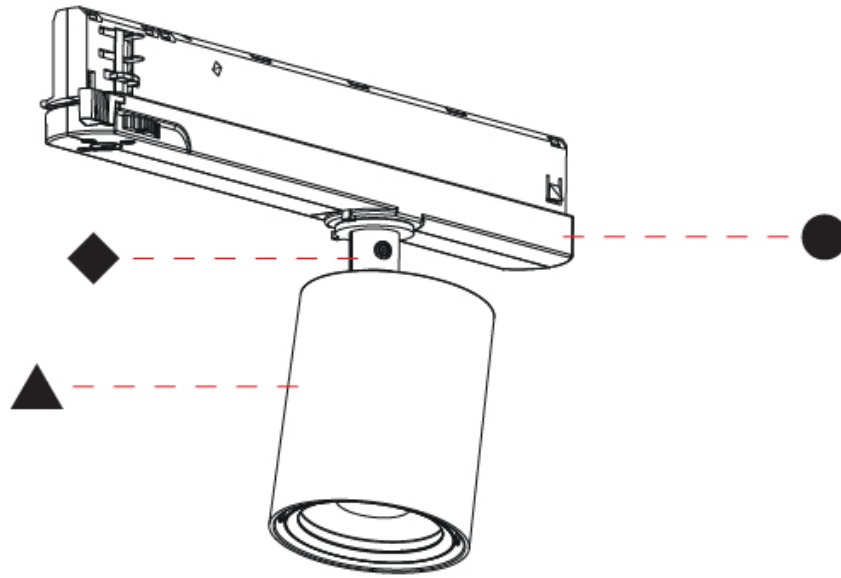

CENTRIQ IN TRACK

A3T215-

PROJECT
TYPE
SPECIFIER
QUANTITY
DATE

A