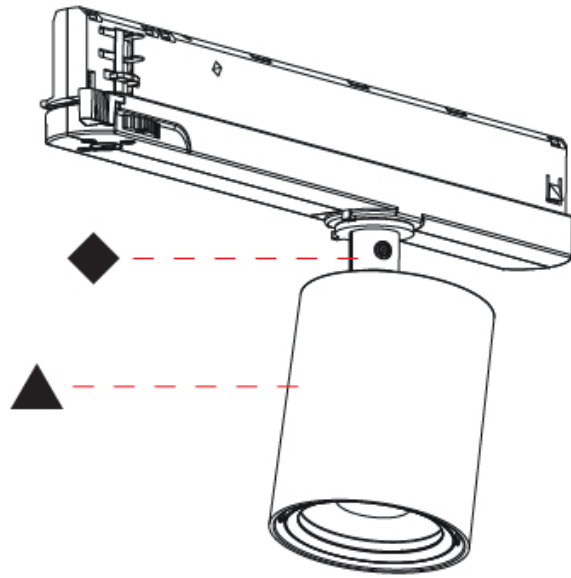

CENTRIQ IN TRACK

A3T216-

PROJECT

TYPE

SPECIFIER

QUANTITY

DATE

A