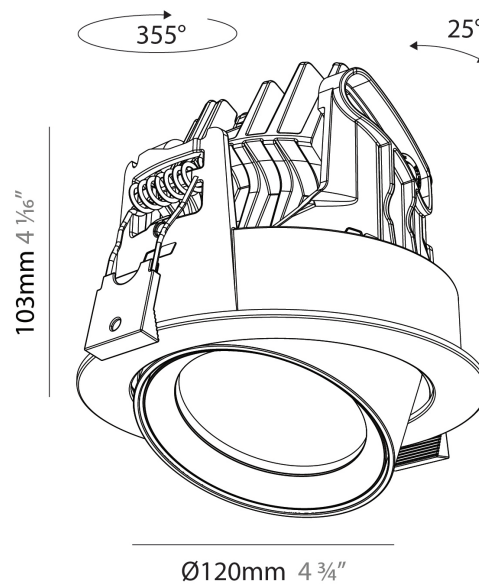

GENERAL

Series: Centriq
Subseries: Centriq Round Adjustable
Partner: Prolicht
Division: Architectural
Installation: Recessed
Product Type: Downlight
Mounting Location: Ceiling
Light Distribution: Adjustable / Downlight

PHYSICAL

Aperture Sizes - Downlights: 2"
Shape: Cylinder
Diameter (mm): 120
Diameter (in): 4 ¾"
Height (mm): 105
Height (in): 4 ⅞"
Min. Recessing Depth (mm): 120
Min. Recessing Depth (in): 4 ¾"
Weight (kg): 0.651
Diffuser: Lens Pack - No Lens / Opal / Linear Spread Lens / Honeycomb / Spread Lens
Fixture Finish: SSR / BKV / CWI / CRY / HAB / UFT / ITA / RUA / FTG / MYG / LOD / PUS / FRO / FUP / KIA / POP / BLS / SPG / MEY / GOH / CHC / COM / ABZ / JAG / OBR / MOS / ROR
Fixture Material: Aluminum
Cut-out Measurements: Dia. 112mm / 4 7/16"

ELECTRICAL

Lamp Type: LED (Zhaga Standard)
Input Wattage (W): 27.4
Total Output Wattage (W): 24.6
Dimming: Dali Dimming
Driver Included: No
Driver Location: Recessed Housing
Driver Type: Constant Current - Universal
Driver Class: Class 2
Input Voltage (V): 120 - 277
Constant Current (MA): 700

LED

Color Temperature (°K): 2700-6500 Tunable White
Max. Delivered Lumen (lm): Max 2403
Nominal Lumen (lm): 2827
CRI: >90 CRI
Lamp Life (hrs): 50000

OPTICAL

Reflector°: 24 / 34 / 54
Adjustability: Rotational 350°; Tilt 90°

RATINGS AND CERTIFICATIONS

Certified By: Certified for North American Standards
IP rating: IP20