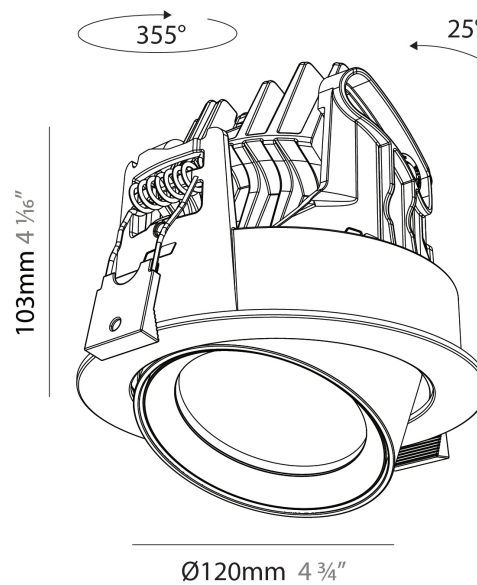

PHYSICAL

Aperture Sizes - Downlights: 2"
Shape: Cylinder
Diameter (mm): 120
Diameter (in): 4 3/4"
Height (mm): 105
Height (in): 4 1/8"
Min. Recessing Depth (mm): 120
Min. Recessing Depth (in): 4 3/4"
Weight (kg): 0.651
Diffuser: Lens Pack - No Lens / Opal / Linear Spread Lens / Honeycomb / Spread Lens
Fixture Finish: SSR / BKV / CWI / CRY / HAB / UFT / ITA / RUA / FTG / MYG / LOD / PUS / FRO / FUP / KIA / POP / BLS / SPG / MEY / GOH / CHC / COM / ABZ / JAG / OBR / MOS / ROR
Fixture Material: Aluminum
Cut-out Measurements: Dia. 112mm / 4 7/16"

ELECTRICAL

Lamp Type: LED (Zhaga Standard)
Input Wattage (W): 34
Total Output Wattage (W): 30.9
Dimming: Tri-Mode (Non-Dimming and Phase Dimming (120Vac only) and 0-10V Dimming)
Driver Included: No
Driver Location: Recessed Housing
Driver Type: Constant Current - Universal
Driver Class: Class 2
Input Voltage (V): 120 - 277
Constant Current (MA): 900

LED

Color Temperature (°K): 2700 / 3000 / 3500 / 4000
Max. Delivered Lumen (lm): 3148 / 3355 / 3406 / 3524
Nominal Lumen (lm): 3921 / 4177 / 4242 / 4389
CRI: >90 CRI
Lamp Life (hrs): 50000

OPTICAL

Reflector°: 24 / 36 / 54
Adjustability: Rotational 350° / Tilt 25°

RATINGS AND CERTIFICATIONS

Certified By: Certified for North American Standards
IP rating: IP20