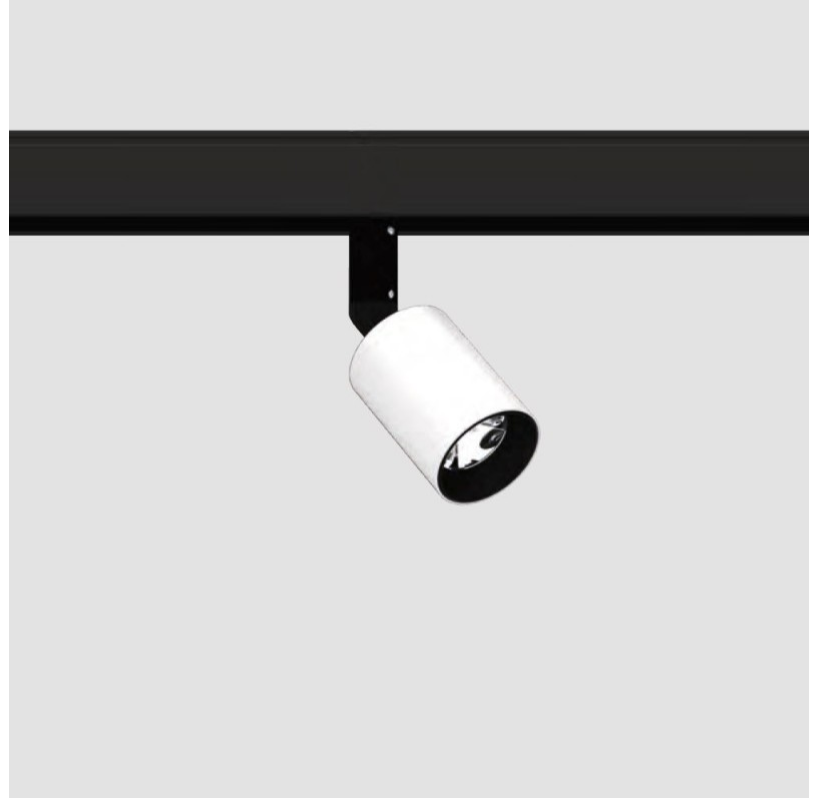

1. To build a product code in our configurator select the specify button on the base model # product page
2. To build a manual product code on this datasheet choose from the options listed below in blue font and add the suffix to the base model #

GENERAL

Series: Centriq
Subseries: Centriq for Clicktrack
Partner: Prolicht
Division: Architectural
Installation: Track
Product Type: Track System Low Voltage
Mounting Location: Ceiling
Light Distribution: Adjustable

PHYSICAL

Aperture Sizes - Downlights: 1"
Shape: Cylinder
Diameter (mm): 30
Diameter (in): 1 ³/₁₆
Length (mm): 170
Length (in): 6 ¹¹/₁₆
Height (mm): 74
Height (in): 2 ¹⁵/₁₆
Fixture Finish: SSR / BKV / CWI / CRY / HAB / UFT / ITA / RUA / FTG / MYG / LOD / PUS / FRO / FUP / KIA / POP / BLS / SPG / MEY / GOH / CHC / COM / ABZ / JAG / OBR / MOS / ROR
Fixture Material: Aluminum

ELECTRICAL

Lamp Type: LED (Zhaga Standard)
Input Wattage (W): 4
Total Output Wattage (W): 3.6
Dimming: Non-Dimmable
Driver Included: No
Driver Location: Remote
Driver Type: Constant Voltage - Universal
Driver Class: Class 2
Input Voltage (V): 48
Constant Current (MA): 340
Upon Request: 0-10Vdc dimming / DALI dimming

LED

Number of LEDs: 1
Color Temperature (°K): 2700 / 3000 / 4000
Max. Delivered Lumen (lm): 260 / 270 / 290
CRI: >90 CRI

OPTICAL

Optic°: 24 / 32
Adjustability: Rotational 360°; Tilt 90° (±45°)

RATINGS AND CERTIFICATIONS

Certified By: Certified for North American Standards
IP rating: IP20