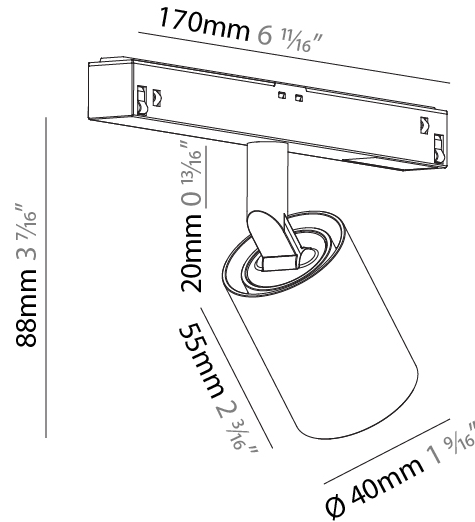

1. To build a product code in our configurator select the specify button on the base model # product page
2. To build a manual product code on this datasheet choose from the options listed below in blue font and add the suffix to the base model #

GENERAL

Series: Centriq
Subseries: Centriq for Clicktrack
Partner: Prolicht
Division: Architectural
Installation: Track
Product Type: Track System Low Voltage
Mounting Location: Ceiling
Light Distribution: Adjustable

PHYSICAL

Aperture Sizes - Downlights: 1"
Shape: Cylinder
Diameter (mm): 40
Diameter (in): 1 9/16
Length (mm): 170
Length (in): 6 11/16
Height (mm): 88
Height (in): 3 7/16

Fixture Finish: SSR / BKV / CWI / CRY / HAB / UFT / ITA / RUA / FTG / MYG / LOD / PUS / FRO / FUP / KIA / POP / BLS / SPG / MEY / GOH / CHC / COM / ABZ / JAG / OBR / MOS / ROR

Fixture Material: Aluminum

ELECTRICAL

Lamp Type: LED (Zhaga Standard)
Input Wattage (W): 6
Total Output Wattage (W): 5.4
Dimming: Non-Dimmable
Driver Included: No
Driver Location: Remote
Driver Type: Constant Voltage - Universal
Driver Class: Class 2
Input Voltage (V): 48
Constant Current (MA): 490
Upon Request: 0-10Vdc dimming / DALI dimming

LED

Number of LEDs: 1
Color Temperature (°K): 2700 / 3000 / 4000
Max. Delivered Lumen (lm): 360 / 390 / 420
CRI: >90 CRI

OPTICAL

Reflector: 10
Adjustability: Rotational 360°; Tilt 90° (±45°)

RATINGS AND CERTIFICATIONS

Certified By: Certified for North American Standards
IP rating: IP20