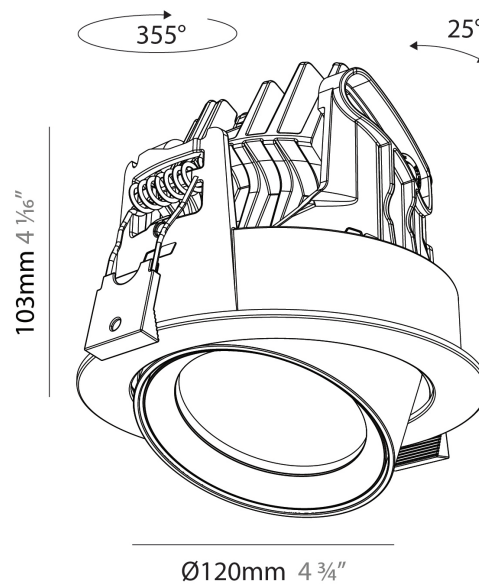

PHYSICAL

Aperture Sizes - Downlights: 2"
Shape: Cylinder
Diameter (mm): 120
Diameter (in): 4 3/4
Height (mm): 105
Height (in): 4 1/8
Min. Recessing Depth (mm): 120
Min. Recessing Depth (in): 4 3/4
Weight (kg): 0.649
Diffuser: Lens Pack - No Lens / Opal / Linear Spread Lens / Honeycomb / Spread Lens
Fixture Finish: SSR / BKV / CWI / CRY / HAB / UFT / ITA / RUA / FTG / MYG / LOD / PUS / FRO / FUP / KIA / POP / BLS / SPG / MEY / GOH / CHC / COM / ABZ / JAG / OBR / MOS / ROR
Fixture Material: Aluminum
Cut-out Measurements: Dia. 112mm / 4 7/16"

ELECTRICAL

Lamp Type: LED (Zhaga Standard)
Input Wattage (W): 27.3
Total Output Wattage (W): 24.5
Dimming: Tri-Mode (Non-Dimming and Phase Dimming (120Vac only) and 0-10V Dimming)
Driver Included: No
Driver Location: Recessed Housing
Driver Type: Constant Current - Universal
Driver Class: Class 2
Input Voltage (V): 120 - 277
Constant Current (MA): 700

LED

Color Temperature (°K): 2700 / 3000 / 3500 / 4000
Max. Delivered Lumen (lm): 2348 / 2444 / 2549 / 2669
Nominal Lumen (lm): 2788 / 2903 / 3027 / 3170
CRI: >90 CRI
Lamp Life (hrs): 50000

OPTICAL

Reflector°: 20 / 32 / 54
Adjustability: Rotational 350°; Tilt 90°

RATINGS AND CERTIFICATIONS

Certified By: Certified for North American Standards
IP rating: IP20