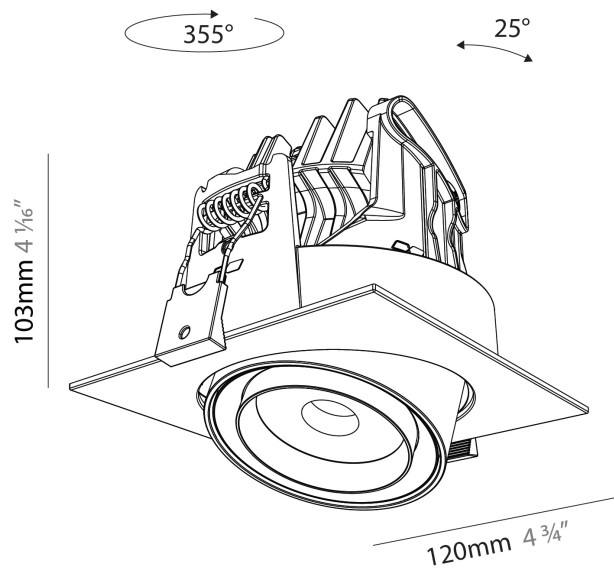

GENERAL

Series: Centriq
Subseries: Centriq Square Flex Adjustable
Partner: Prolicht
Division: Architectural
Installation: Recessed
Product Type: Downlight
Mounting Location: Ceiling
Light Distribution: Adjustable / Downlight

PHYSICAL

Aperture Sizes - Downlights: 2"
Shape: Cylinder
Length (mm): 120
Length (in): 4 3/4
Width (mm): 120
Width (in): 4 3/4
Height (mm): 105
Height (in): 4 1/8
Min. Recessing Depth (mm): 120
Min. Recessing Depth (in): 4 3/4
Weight (kg): 0.666
Fixture Finish: SSR / BKV / CWI / CRY / HAB / UFT / ITA / RUA / FTG / MYG / LOD / PUS / FRO / FUP / KIA / POP / BLS / SPG / MEY / GOH / CHC / COM / ABZ / JAG / OBR / MOS / ROR
Fixture Material: Aluminum
Cut-out Measurements: Dia. 112mm / 4 7/16"

ELECTRICAL

Lamp Type: LED (Zhaga Standard)
Input Wattage (W): 20.5
Total Output Wattage (W): 18.1
Dimming: Tri-Mode (Non-Dimming and Phase Dimming (120Vac only) and 0-10V Dimming)
Driver Included: Yes
Driver Location: Recessed Housing
Driver Type: Constant Current - Universal
Driver Class: Class 2
Housing: ENCP3
Input Voltage (V): 120 - 277
Constant Current (MA): 500

LED

Color Temperature (*K): 2700 / 3000 / 3500 / 4000
Max. Delivered Lumen (lm): 1201 / 1294 / 1346 / 1373
Nominal Lumen (lm): 1668 / 1797 / 1869 / 1907
CRI: >90 CRI
Lamp Life (hrs): 50000

OPTICAL

Beam Angle: 18 / 30 / 46
Adjustability: Rotational 350° / Tilt 25°

RATINGS AND CERTIFICATIONS

Certified By: CSA Certified to UL and CSA Standards
IP rating: IP20