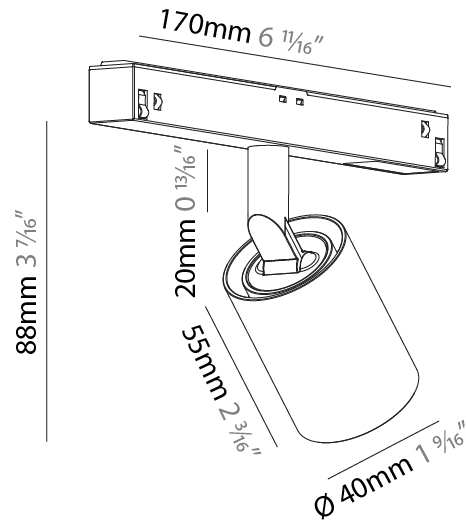

GENERAL

Series: Centriq
Subseries: Centriq for Clicktrack
Partner: Prolight
Division: Architectural
Installation: Track
Product Type: Track System Low Voltage
Mounting Location: Ceiling
Light Distribution: Adjustable

PHYSICAL

Aperture Sizes - Downlights: 1"
Shape: Cylinder
Diameter (mm): 40
Diameter (in): 1 9/16
Length (mm): 170
Length (in): 6 11/16
Height (mm): 88
Height (in): 3 7/16

Fixture Finish: SSR / BKV / CWI / CRY / HAB / UFT / ITA / RUA / FTG / MYG / LOD / PUS / FRO / FUP / KIA / POP / BLS / SPG / MEY / GOH / CHC / COM / ABZ / JAG / OBR / MOS / ROR

Fixture Material: Aluminum

ELECTRICAL

Lamp Type: LED (Zhaga Standard)
Input Wattage (W): 6
Total Output Wattage (W): 5.4
Dimming: Non-Dimmable
Driver Included: No
Driver Location: Remote
Driver Type: Constant Voltage - Universal
Driver Class: Class 2
Input Voltage (V): 48
Constant Current (MA): 340
Upon Request: 0-10Vdc dimming / DALI dimming

LED

Number of LEDs: 1
Color Temperature (°K): 2700 / 3000 / 4000
Max. Delivered Lumen (lm): 494 / 519 / 526
CRI: >90 CRI

OPTICAL

Reflector: 20 / 40 / 50
Optic: 31 / 36
Adjustability: Rotational 360°; Tilt 90° (±45°)

RATINGS AND CERTIFICATIONS

Certified By: Certified for North American Standards
IP rating: IP20