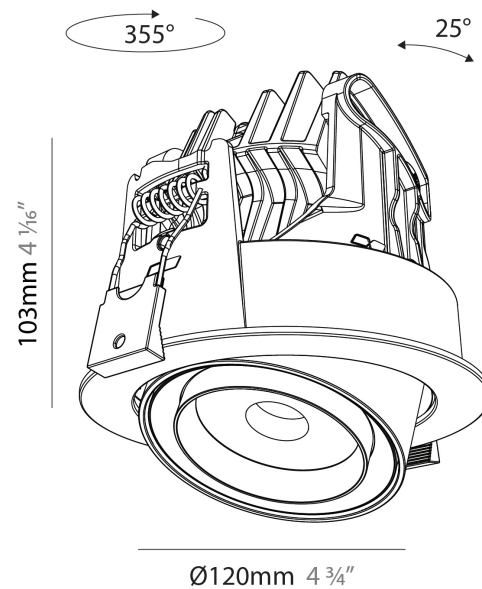

GENERAL

Series: Centriq
Subseries: Centriq Round Flex Adjustable
Partner: Prolicht
Division: Architectural
Installation: Recessed
Product Type: Downlight
Mounting Location: Ceiling
Light Distribution: Adjustable / Downlight

PHYSICAL

Aperture Sizes - Downlights: 2"
Shape: Cylinder
Diameter (mm): 120
Diameter (in): 4 ¾
Height (mm): 105
Height (in): 4 ⅞
Min. Recessing Depth (mm): 120
Min. Recessing Depth (in): 4 ¾
Weight (kg): 0.666
Fixture Finish: [SSR / BKV / CWI / CRY / HAB / UFT / ITA / RUA / FTG / MYG / LOD / PUS / FRO / FUP / KIA / POP / BLS / SPG / MEY / GOH / CHC / COM / ABZ / JAG / OBR / MOS / ROR](#)
Fixture Material: Aluminum
Cut-out Measurements: Dia. 112mm / 4 7/16"

ELECTRICAL

Lamp Type: LED (Zhaga Standard)
Input Wattage (W): 8.2
Total Output Wattage (W): 7.3
Dimming: Dali Dimming
Driver Included: No
Driver Location: Recessed Housing
Driver Type: Constant Current - Universal
Driver Class: Class 2
Input Voltage (V): 120 - 277
Constant Current (MA): 200

LED

Color Temperature (°K): 2700-6500 Tunable White
Max. Delivered Lumen (lm): 391 - 451
Nominal Lumen (lm): 576 - 664
CRI: >90 CRI
Lamp Life (hrs): 50000

OPTICAL

Beam Angle: [14 - 46](#)
Adjustability: Rotational 350° / Tilt 25°

RATINGS AND CERTIFICATIONS

Certified By: CSA Certified to UL and CSA Standards
IP rating: IP20