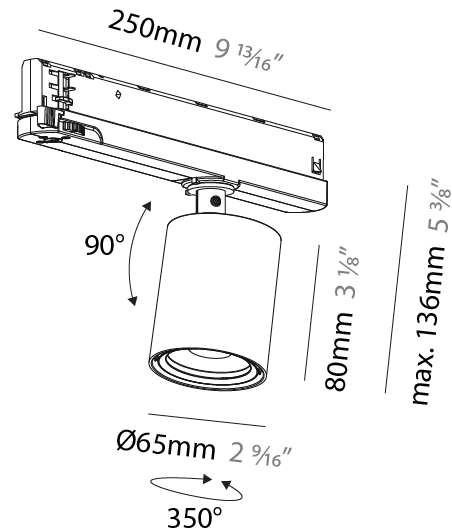

GENERAL

Series: Centriq
Subseries: Centriq In
Partner: Prolicht
Division: Architectural
Installation: Track
Product Type: Track System Line Voltage
Mounting Location: Ceiling
Light Distribution: Adjustable

PHYSICAL

Aperture Sizes - Downlights: 2"
Shape: Cylinder
Diameter (mm): 65
Diameter (in): 2 ⁹/₁₆
Length (mm): 250
Length (in): 9 ¹³/₁₆
Height (mm): 136
Height (in): 5 ³/₈
Weight (kg): 0.6
Fixture Finish: SSR / BKV / CWI / CRY / HAB / UFT / ITA / RUA / FTG / MYG / LOD / PUS / FRO / FUP / KIA / POP / BLS / SPG / MEY / GOH / CHC / COM / ABZ / JAG / OBR / MOS / ROR
Holder Finish: WHI / BLK
Accent Finish: SSR / BKV / CWI / CRY / HAB / LAG / UFT / ITA / RUA / RUR / MIC / FTG / MYG / TWT / LOD / PUS / FRO / FUP / KIA / POP / BLS / SPG / MEY / GOH / GUM / CHC / COM / ABZ / JAG
Fixture Material: Aluminum

ELECTRICAL

Lamp Type: LED (Zhaga Standard)
Input Wattage (W): 20
Total Output Wattage (W): 18.1
Dimming: Non-Dimmable / 0-10V Dimming
Driver Included: Yes
Driver Location: Integrated
Driver Type: Constant Current - 120Vac
Driver Class: Class 2
Input Voltage (V): 120

LED

Number of LEDs: 1
Color Temperature (°K): 2700 / 3000 / 3500 / 4000
Max. Delivered Lumen (lm): 1362 / 1467 / 1526 / 1557
Nominal Lumen (lm): 1672 / 1800 / 1872 / 1910
CRI: >90 CRI
Lamp Life (hrs): 50000

OPTICAL

Beam Angle: 12
Adjustability: Rotational 360°; Tilt 90° (±45°)

RATINGS AND CERTIFICATIONS

Certified By: Certified for North American Standards
IP rating: IP20