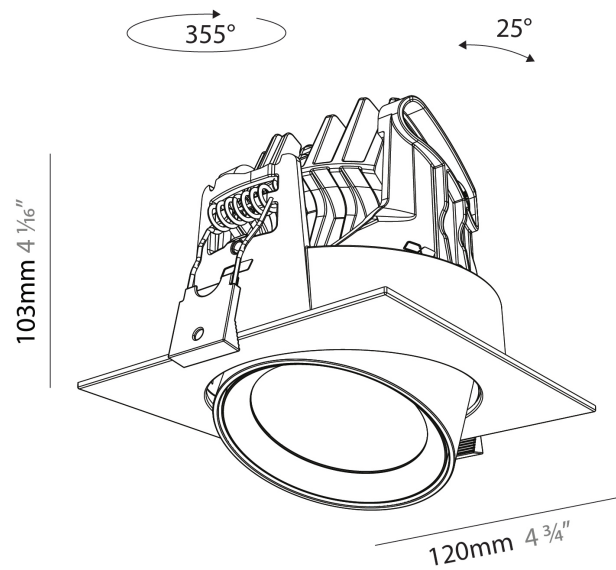

GENERAL

Series: Centriq
Subseries: Centriq Square Adjustable
Partner: Prolicht
Division: Architectural
Installation: Recessed
Product Type: Downlight
Mounting Location: Ceiling
Light Distribution: Adjustable / Downlight

PHYSICAL

Aperture Sizes - Downlights: 2"
Shape: Cylinder
Diameter (mm): 120
Diameter (in): 4 3/4
Length (mm): 120
Length (in): 4 3/4
Height (mm): 105
Height (in): 4 1/8
Min. Recessing Depth (mm): 120
Min. Recessing Depth (in): 4 3/4
Weight (kg): 0.665
Diffuser: Lens Pack - No Lens / Opal / Linear Spread Lens / Honeycomb / Spread Lens
Fixture Finish: SSR / BKV / CWI / CRY / HAB / UFT / ITA / RUA / FTG / MYG / LOD / PUS / FRO / FUP / KIA / POP / BLS / SPG / MEY / GOH / CHC / COM / ABZ / JAG / OBR / MOS / ROR
Fixture Material: Aluminum
Cut-out Measurements: Dia. 112mm / 4 7/16"

ELECTRICAL

Lamp Type: LED (Zhaga Standard)
Input Wattage (W): 27.4
Total Output Wattage (W): 24.6
Dimming: Dali Dimming
Driver Included: No
Driver Location: Recessed Housing
Driver Type: Constant Current - Universal
Driver Class: Class 2
Input Voltage (V): 120 - 277
Constant Current (MA): 700

LED

Color Temperature (°K): 2700-6500 Tunable White
Max. Delivered Lumen (lm): 2058 - 2329
Nominal Lumen (lm): 2497 - 2827
CRI: >90 CRI
Lamp Life (hrs): 50000

OPTICAL

Reflector°: 24 / 34 / 54
Adjustability: Rotational 350° / Tilt 25°

RATINGS AND CERTIFICATIONS

Certified By: CSA Certified to UL and CSA Standards
IP rating: IP20