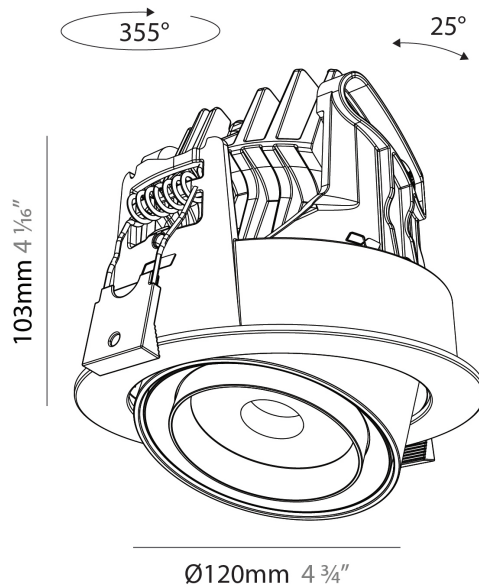

GENERAL

Series: Centriq
Subseries: Centriq Round Flex Adjustable
Brand: Prolicht
Division: Architectural
Mounting Type: Recessed
Mounting Location: Ceiling
Subcategory: Spots

PHYSICAL

Shape: Cylinder
Diameter (mm): 120
Diameter (in): 4 ¾
Height (mm): 105
Height (in): 4 1/8
Min. Recessing Depth (mm): 120
Min. Recessing Depth (in): 4 ¾
Light Distribution: Adjustable / Direct
Weight (kg): 0.666
Fixture Finish: SSR / BKV / CWI / CRY / HAB / UFT / ITA / RUA / FTG / MYG / LOD / PUS / FRO / FUP / KIA / POP / BLS / SPG / MEY / GOH / GUM / CHC / COM / ABZ / JAG / OBR / MOS / ROR
Fixture Material: Aluminum
Cut-out Measurements: Dia. 112mm / 4 7/16"

ELECTRICAL

Lamp Type: LED (Zhaga Standard)
Input Wattage (W): 20.5
Total Output Wattage (W): 18.1
Dimming: Tri-Mode (Non-Dimming and Phase Dimming (120Vac only) and 0-10V Dimming)
Driver Included: Yes
Driver Location: Recessed Housing
Driver Type: Constant Current - Universal
Driver Class: Class 2
Housing: ENCP 3
Input Voltage (V): 120 - 277
Constant Current (MA): 500

LED

Color Temperature (°K): 2700 / 3000 / 3500 / 4000
Max. Delivered Lumen (lm): 1201 / 1294 / 1346 / 1373
Nominal Lumen (lm): 1668 / 1797 / 1869 / 1907
CRI: >90 CRI
Lamp Life (hrs): 50000

OPTICAL

Beam Angle: 18 - 46
Adjustability: Rotational 350° / Tilt 25°

RATINGS AND CERTIFICATIONS

Certified By: CSA Certified to UL and CSA Standards
IP rating: IP20