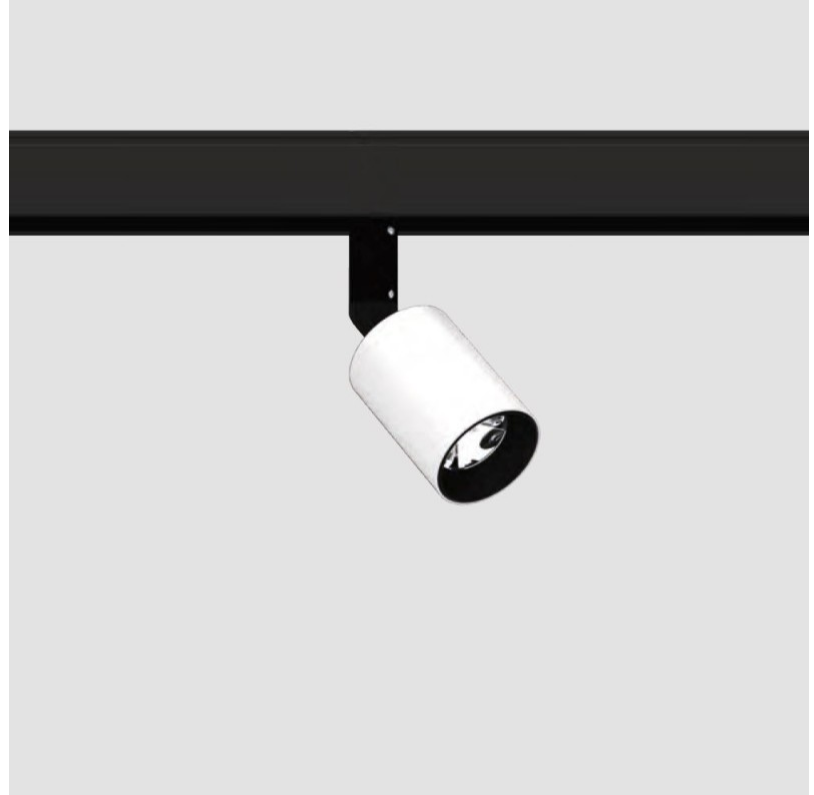

1. To build a product code in our configurator select the specify button on the base model # product page
2. To build a manual product code on this datasheet choose from the options listed below in blue font and add the suffix to the base model #

GENERAL

Series: Centriq
Subseries: Centriq for Clicktrack
Brand: Prolicht
Division: Architectural
Mounting Type: Track
Mounting Location: Ceiling
Subcategory: Spots

PHYSICAL

Shape: Cylinder
Diameter (mm): 30
Diameter (in): 1 3/16
Length (mm): 170
Length (in): 6 11/16
Height (mm): 74
Height (in): 2 15/16
Light Distribution: Adjustable / Direct
Fixture Finish: SSR / BKV / CWI / CRY / HAB / UFT / ITA / RUA / FTG / MYG / LOD / PUS / FRO / FUP / KIA / POP / BLS / SPG / MEY / GOH / GUM / CHC / COM / ABZ / JAG / OBR / MOS / ROR
Fixture Material: Aluminum

ELECTRICAL

Lamp Type: LED (Zhaga Standard)
Input Wattage (W): 4
Total Output Wattage (W): 3.6
Dimming: Non-Dimmable
Driver Included: No
Driver Location: Remote
Driver Type: Constant Voltage - Universal
Driver Class: Class 2
Input Voltage (V): 48
Constant Current (MA): 340
Upon Request: 0-10Vdc dimming / DALI dimming

LED

Number of LEDs: 1
Color Temperature (°K): 2700 / 3000 / 4000
Max. Delivered Lumen (lm): 260 / 270 / 290
CRI: >90 CRI

OPTICAL

Optic°: 24 / 32
Adjustability: Rotational 360°; Tilt 90° (±45°)

RATINGS AND CERTIFICATIONS

Certified By: Certified for North American Standards
IP rating: IP20