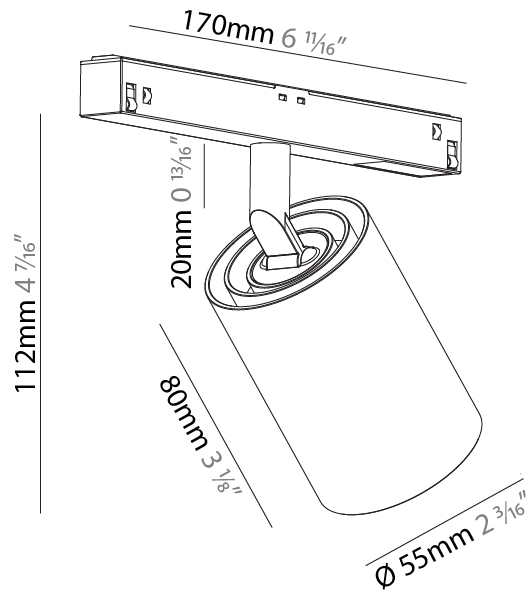

1. To build a product code in our configurator select the specify button on the base model # product page
2. To build a manual product code on this datasheet choose from the options listed below in blue font and add the suffix to the base model #

GENERAL

Series: Centriq
Subseries: Centriq for Clicktrack
Partner: Prolicht
Division: Architectural
Installation: Track
Product Type: Track System Low Voltage
Mounting Location: Ceiling
Light Distribution: Adjustable

PHYSICAL

Aperture Sizes - Downlights: 2"
Shape: Cylinder
Diameter (mm): 55
Diameter (in): 2 ³/₁₆
Length (mm): 170
Length (in): 6 ¹¹/₁₆
Height (mm): 112
Height (in): 4 ⁷/₁₆

Fixture Finish: SSR / BKV / CWI / CRY / HAB / UFT / ITA / RUA / FTG / MYG / LOD / PUS / FRO / FUP / KIA / POP / BLS / SPG / MEY / GOH / CHC / COM / ABZ / JAG / OBR / MOS / ROR

Fixture Material: Aluminum

ELECTRICAL

Lamp Type: LED (Zhaga Standard)
Input Wattage (W): 9
Total Output Wattage (W): 8.2
Dimming: Non-Dimmable
Driver Included: No
Driver Location: Remote
Driver Type: Constant Voltage - Universal
Driver Class: Class 2
Input Voltage (V): 48
Constant Current (MA): 700
Upon Request: 0-10Vdc dimming / DALI dimming

LED

Number of LEDs: 1
Color Temperature (°K): 2700 / 3000 / 4000
Max. Delivered Lumen (lm): 380 / 410 / 440
CRI: >90 CRI

OPTICAL

Reflector°: 9
Adjustability: Rotational 360°; Tilt 90° (±45°)

RATINGS AND CERTIFICATIONS

Certified By: Certified for North American Standards
IP rating: IP20