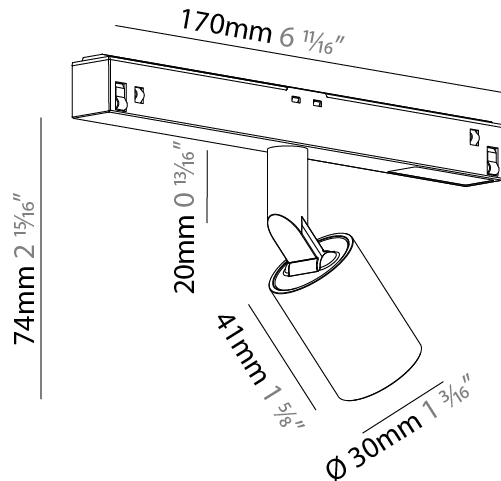

1. To build a product code in our configurator select the specify button on the base model # product page
2. To build a manual product code on this datasheet choose from the options listed below in blue font and add the suffix to the base model #

GENERAL

Series: Centriq
Subseries: Centriq for Clicktrack
Partner: Prolicht
Division: Architectural
Installation: Track
Product Type: Track System Low Voltage
Mounting Location: Ceiling
Light Distribution: Adjustable

PHYSICAL

Aperture Sizes - Downlights: 1"
Shape: Cylinder
Diameter (mm): 30
Diameter (in): 1 ³/₁₆
Length (mm): 170
Length (in): 6 ¹¹/₁₆
Height (mm): 74
Height (in): 2 ¹⁵/₁₆
Fixture Finish: SSR / BKV / CWI / CRY / HAB / UFT / ITA / RUA / FTG / MYG / LOD / PUS / FRO / FUP / KIA / POP / BLS / SPG / MEY / GOH / CHC / COM / ABZ / JAG / OBR / MOS / ROR
Fixture Material: Aluminum

ELECTRICAL

Lamp Type: LED (Zhaga Standard)
Input Wattage (W): 4
Total Output Wattage (W): 3.6
Dimming: Non-Dimmable
Driver Included: No
Driver Location: Remote
Driver Type: Constant Voltage - Universal
Driver Class: Class 2
Input Voltage (V): 48
Constant Current (MA): 340
Upon Request: 0-10Vdc dimming / DALI dimming

LED

Number of LEDs: 1
Color Temperature (°K): 2700 / 3000 / 4000
Max. Delivered Lumen (lm): 260 / 270 / 290
CRI: >90 CRI

OPTICAL

Optic°: 24 / 32
Adjustability: Rotational 360°; Tilt 90° (±45°)

RATINGS AND CERTIFICATIONS

Certified By: Certified for North American Standards
IP rating: IP20