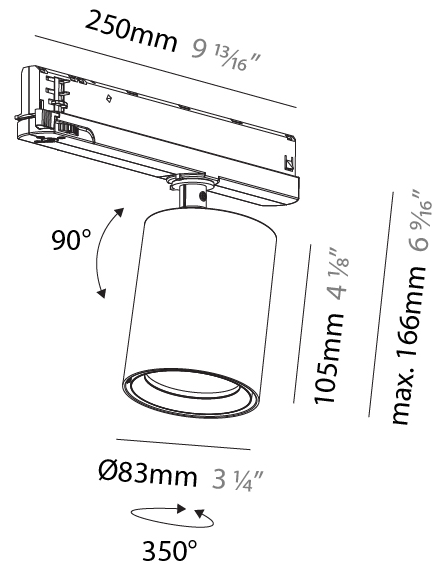

GENERAL

Series: Centriq
Subseries: Centriq In
Partner: Prolicht
Division: Architectural
Installation: Track
Product Type: Track System Line Voltage
Mounting Location: Ceiling
Light Distribution: Adjustable

PHYSICAL

Aperture Sizes - Downlights: 2"
Shape: Cylinder
Diameter (mm): 83
Diameter (in): 3 1/4
Length (mm): 250
Length (in): 9 13/16
Height (mm): 166
Height (in): 6 9/16
Weight (kg): 0.87
Fixture Finish: SSR / BKV / CWI / CRY / HAB / UFT / ITA / RUA / FTG / MYG / LOD / PUS / FRO / FUP / KIA / POP / BLS / SPG / MEY / GOH / CHC / COM / ABZ / JAG / OBR / MOS / ROR
Holder Finish: WHI / BLK
Accent Finish: SSR / BKV / CWI / CRY / HAB / LAG / UFT / ITA / RUA / RUR / MIC / FTG / MYG / TWT / LOD / PUS / FRO / FUP / KIA / POP / BLS / SPG / MEY / GOH / GUM / CHC / COM / ABZ / JAG
Fixture Material: Aluminum

ELECTRICAL

Lamp Type: LED (Zhaga Standard)
Input Wattage (W): 36.2
Total Output Wattage (W): 32.7
Dimming: Non-Dimmable / 0-10V Dimming
Driver Included: Yes
Driver Location: Integrated
Driver Type: Constant Current - 120Vac
Driver Class: Class 2
Input Voltage (V): 120

LED

Number of LEDs: 1
Color Temperature (°K): 2700 / 3000 / 3500 / 4000
Max. Delivered Lumen (lm): 2916 / 3037 / 3166 / 3320
Nominal Lumen (lm): 3471 / 3615 / 3769 / 3952
CRI: >90 CRI
Lamp Life (hrs): 50000

OPTICAL

Reflector°: 20 / 32 / 54
Adjustability: Rotational 350°; Tilt 90°

RATINGS AND CERTIFICATIONS

Certified By: CSA Certified to UL and CSA Standards
IP rating: IP20