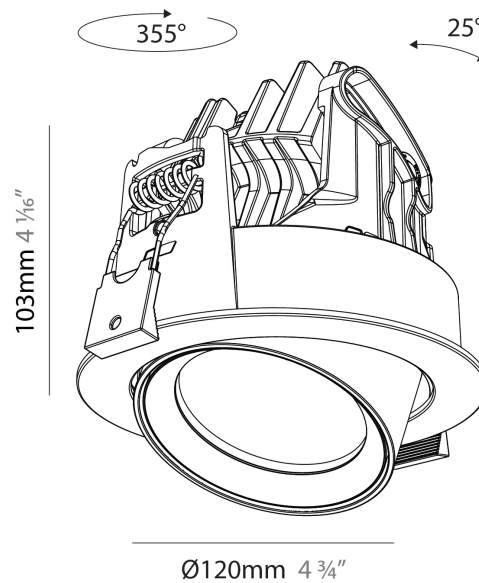

PHYSICAL

Aperture Sizes - Downlights: 2"
Shape: Cylinder
Diameter (mm): 120
Diameter (in): 4 3/4
Height (mm): 105
Height (in): 4 1/8
Min. Recessing Depth (mm): 120
Min. Recessing Depth (in): 4 3/4
Weight (kg): 0.649
Diffuser: Lens Pack - No Lens / Opal / Linear Spread Lens / Honeycomb / Spread Lens
Fixture Finish: SSR / BKV / CWI / CRY / HAB / UFT / ITA / RUA / FTG / MYG / LOD / PUS / FRO / FUP / KIA / POP / BLS / SPG / MEY / GOH / CHC / COM / ABZ / JAG / OBR / MOS / ROR
Fixture Material: Aluminum
Cut-out Measurements: Dia. 112mm / 4 7/16"

ELECTRICAL

Lamp Type: LED (Zhaga Standard)
Input Wattage (W): 20.5
Total Output Wattage (W): 18.1
Dimming: Tri-Mode (Non-Dimming and Phase Dimming (120Vac only) and 0-10V Dimming)
Driver Included: No
Driver Location: Recessed Housing
Driver Type: Constant Current - Universal
Driver Class: Class 2
Input Voltage (V): 120 - 277
Constant Current (MA): 500

LED

Color Temperature (°K): 2700 / 3000 / 3500 / 4000
Max. Delivered Lumen (lm): 1432 / 1542 / 1432 / 1636
Nominal Lumen (lm): 1668 / 1797 / 1868 / 1907
CRI: >90 CRI
Lamp Life (hrs): 50000

OPTICAL

Reflector°: 10
Adjustability: Rotational 350°; Tilt 90°

RATINGS AND CERTIFICATIONS

Certified By: Certified for North American Standards
IP rating: IP20