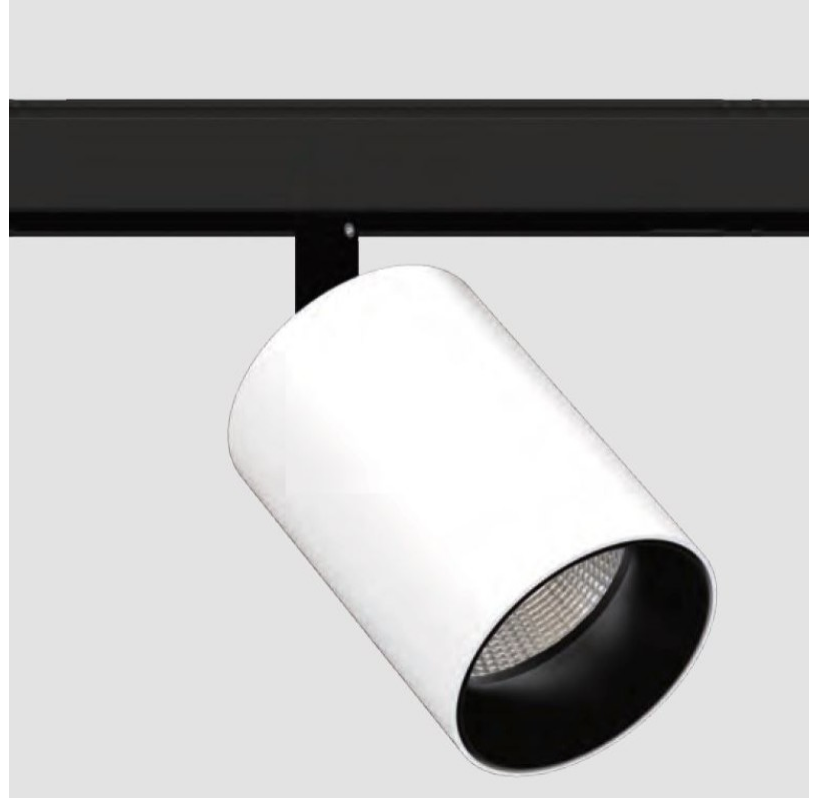

GENERAL

Series: Centriq
Subseries: Centriq for Clicktrack
Partner: Prolicht
Division: Architectural
Installation: Track
Product Type: Track System Low Voltage
Mounting Location: Ceiling
Light Distribution: Adjustable

PHYSICAL

Aperture Sizes - Downlights: 2"
Shape: Cylinder
Diameter (mm): 55
Diameter (in): 2 ³/₁₆
Length (mm): 170
Length (in): 6 ¹¹/₁₆
Height (mm): 112
Height (in): 4 ⁷/₁₆

Fixture Finish: SSR / BKV / CWI / CRY / HAB / UFT / ITA / RUA / FTG / MYG / LOD / PUS / FRO / FUP / KIA / POP / BLS / SPG / MEY / GOH / CHC / COM / ABZ / JAG / OBR / MOS / ROR

Fixture Material: Aluminum

ELECTRICAL

Lamp Type: LED (Zhaga Standard)
Input Wattage (W): 12
Total Output Wattage (W): 10.9
Dimming: Non-Dimmable
Driver Included: No
Driver Location: Remote
Driver Type: Constant Voltage - Universal
Driver Class: Class 2
Input Voltage (V): 48
Constant Current (MA): 580
Upon Request: 0-10Vdc dimming / DALI dimming

LED

Number of LEDs: 1
Color Temperature (°K): 2700 / 3000 / 4000
Max. Delivered Lumen (lm): 750 / 780 / 840
CRI: >90 CRI

OPTICAL

Reflector°: 18 / 26 / 34 / 36 / 52
Adjustability: Rotational 360°; Tilt 90° (±45°)

RATINGS AND CERTIFICATIONS

Certified By: Certified for North American Standards
IP rating: IP20