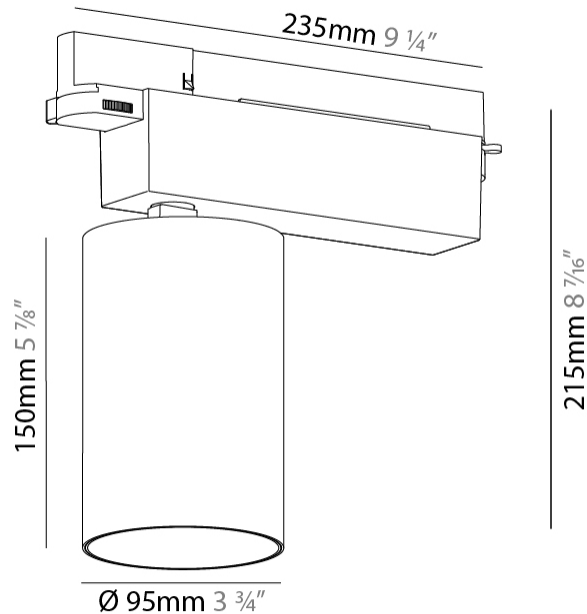

GENERAL

Series: Centriq
Subseries: Centriq 95
Brand: Prolicht
Division: Architectural
Mounting Type: Track
Mounting Location: Ceiling
Subcategory: Spots

PHYSICAL

Shape: Cylinder
Diameter (mm): 95
Diameter (in): 3 3/4
Length (mm): 235
Length (in): 9 1/4
Height (mm): 150
Height (in): 5 7/8
Light Distribution: Adjustable / Direct
Weight (kg): 1.4
Weight (lbs): 3.08
Fixture Finish: SSR / BKV / CWI / CRY / HAB / UFT / ITA / RUA / FTG / MYG / LOD / PUS / FRO / FUP / KIA / POP / BLS / SPG / MEY / GOH / GUM / CHC / COM / ABZ / JAG / OBR / MOS / ROR
Fixture Material: Aluminum

ELECTRICAL

Lamp Type: LED (Zhaga Standard)
Input Wattage (W): 12/ 15
Total Output Wattage (W): 10.8 / 13.5
Dimming: Tri-Mode (Non-Dimming and Phase Dimming (120Vac only) and 0-10V Dimming)
Driver Included: Yes
Driver Location: Integrated
Driver Type: Constant Current - Universal
Driver Class: Class 2
Input Voltage (V): 120 - 277
Constant Current (MA): 350

LED

Number of LEDs: 1
Color Temperature (°K): 2700 / 3000 / 3500 / 4000
Max. Delivered Lumen (lm): 830 / 930 / 1009 / 1030
Nominal Lumen (lm): 960 / 1070 / 1157 / 1180
CRI: >90 CRI
Lamp Life (hrs): 50000
Upon Request: Special Color Temperature Special Led

OPTICAL

Beam Angle: 8
Adjustability: Rotational 340°; Tilt 90°
Upon Request: Special Beam Angles

RATINGS AND CERTIFICATIONS

Certified By: Certified for North American Standards
IP rating: IP20